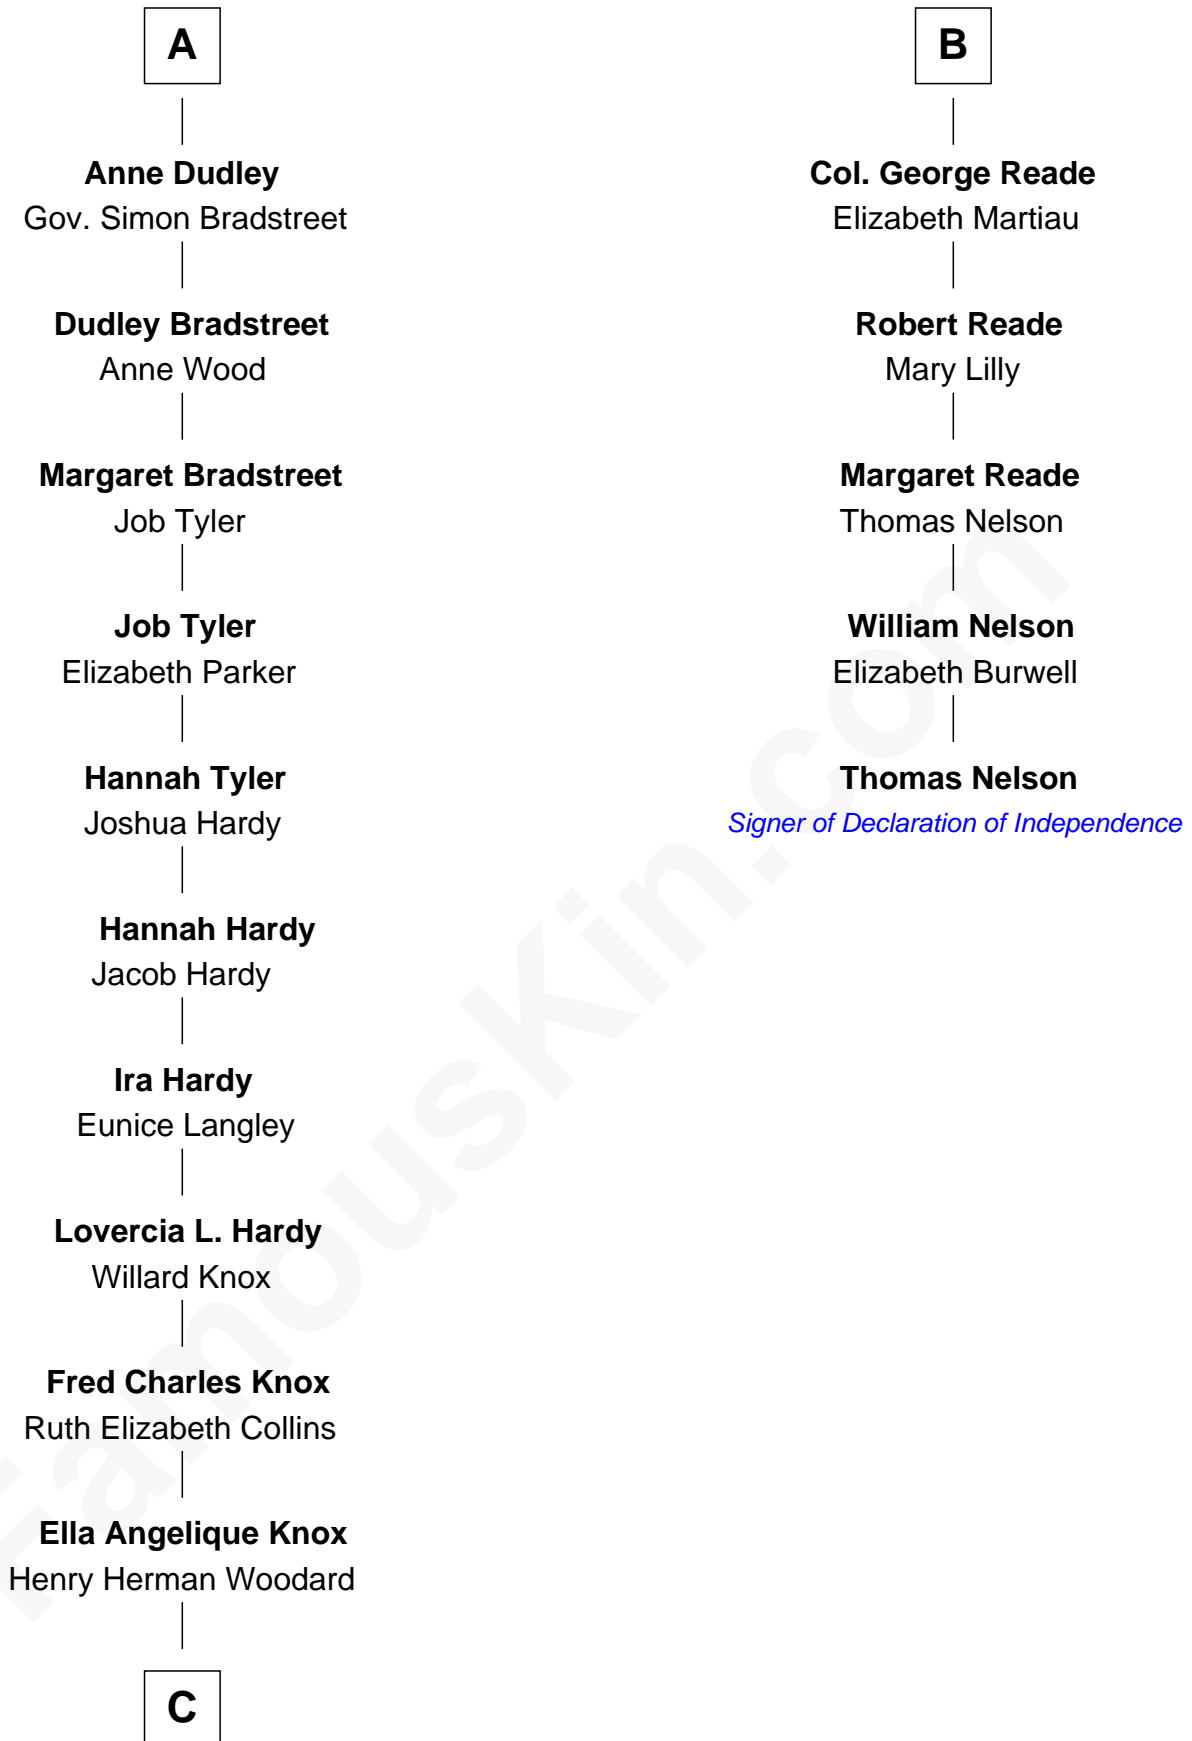

# FamousKin.com Relationship Chart of

**James Taylor**

*Singer-Songwriter*

11th cousin 7 times removed of

**Thomas Nelson**

*Signer of the Declaration of Independence*

**C**

**Gertrude Arline Woodard**  
Dr. Isaac Montrose Taylor

**James Taylor**  
*Singer-Songwriter*

FamousKin.com