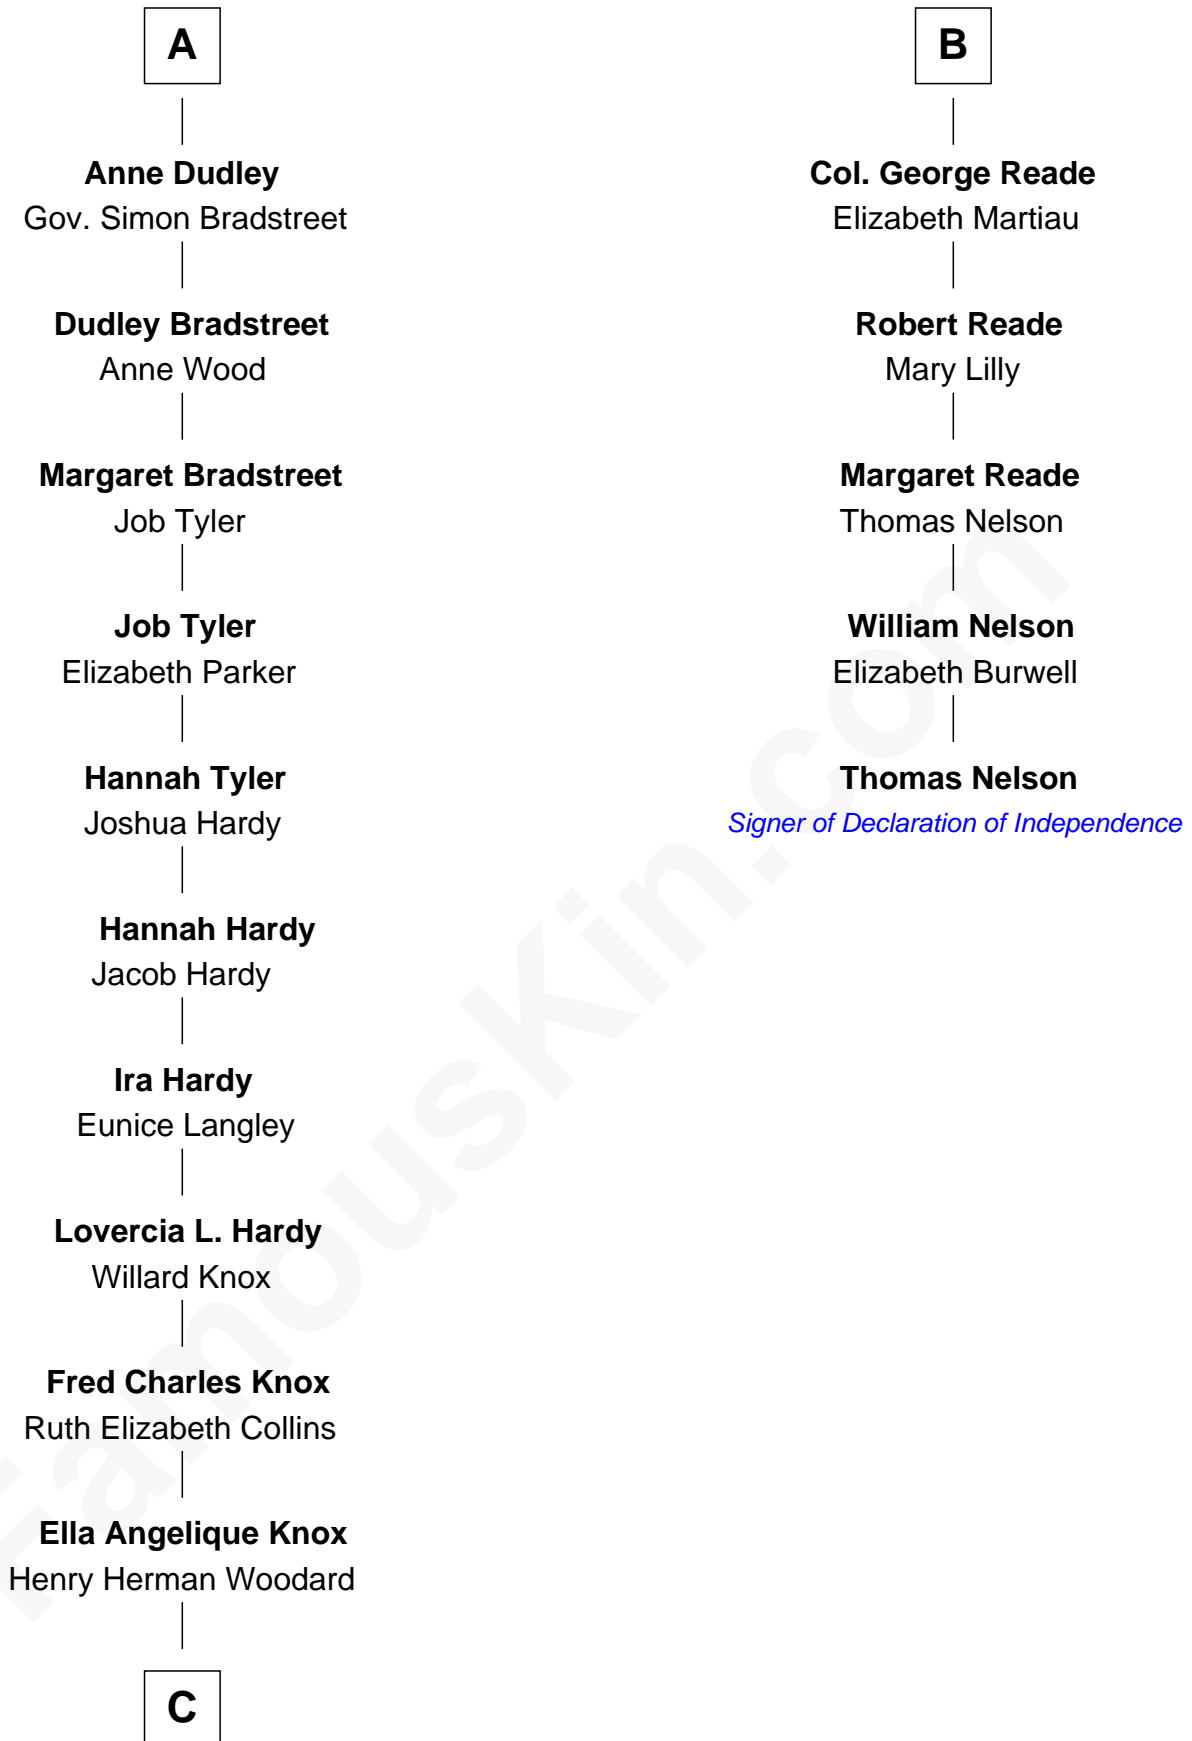

FamousKin.com Relationship Chart of

James Taylor

Singer-Songwriter

11th cousin 7 times removed of

Thomas Nelson

Signer of the Declaration of Independence

Sir Ralph Neville

Joan Beaufort

Katherine Neville
Sir Thomas Strangeways

Joan Strangeways
Sir William Willoughby

Cecily Willoughby
Sir Edward Sutton

Sir John Sutton
Cecily Grey

Sir Henry Dudley
----- Ashton

Probable

Roger Dudley
Susanna Thorne

Gov. Thomas Dudley
Dorothy York

A

Eleanor Neville
Sir Henry Percy

Sir Henry Percy
Eleanor Poynings

Margaret Percy
Sir William Gascoigne

Elizabeth Gascoigne
Sir George Talboys

Anne Talboys
Sir Edward Dymoke

Frances Dymoke
Sir Thomas Windebank

Mildred Windebank
Robert Reade

B

C

Gertrude Arline Woodard
Dr. Isaac Montrose Taylor

James Taylor
Singer-Songwriter

FamousKin.com