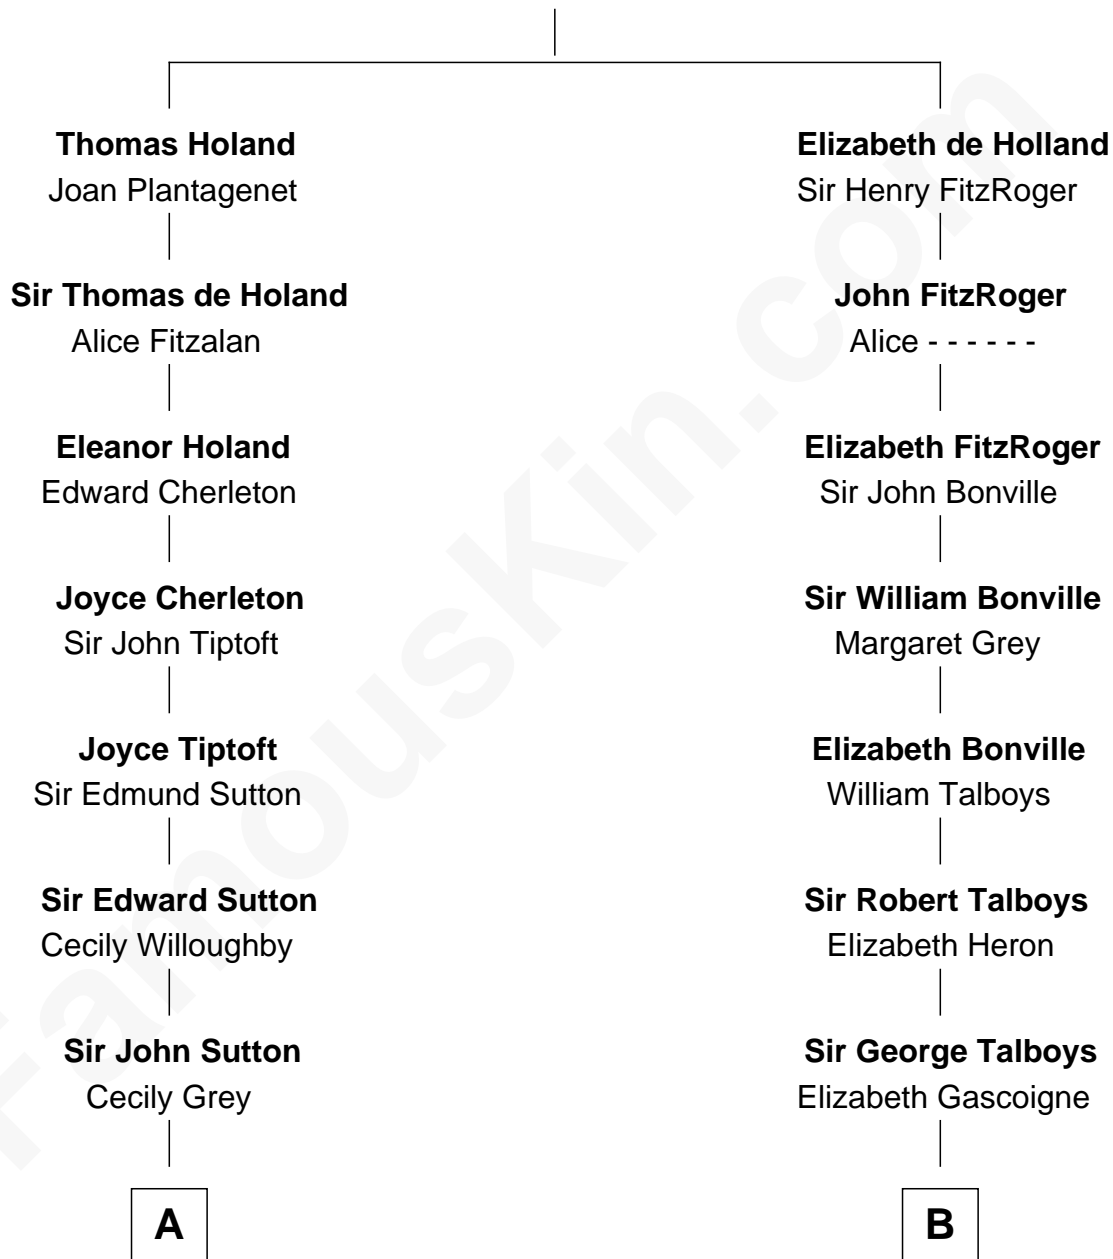

FamousKin.com Relationship Chart of

James Taylor

Singer-Songwriter

14th cousin 7 times removed of

Thomas Nelson

Signer of the Declaration of Independence

Sir Robert de Holland

Maude la Zouche

C

—
Lovercia L. Hardy

Willard Knox

—
Fred Charles Knox

Ruth Elizabeth Collins

—
Ella Angelique Knox

Henry Herman Woodard

—
Gertrude Arline Woodard

Dr. Isaac Montrose Taylor

—
James Taylor

Singer-Songwriter

FamousKin.com