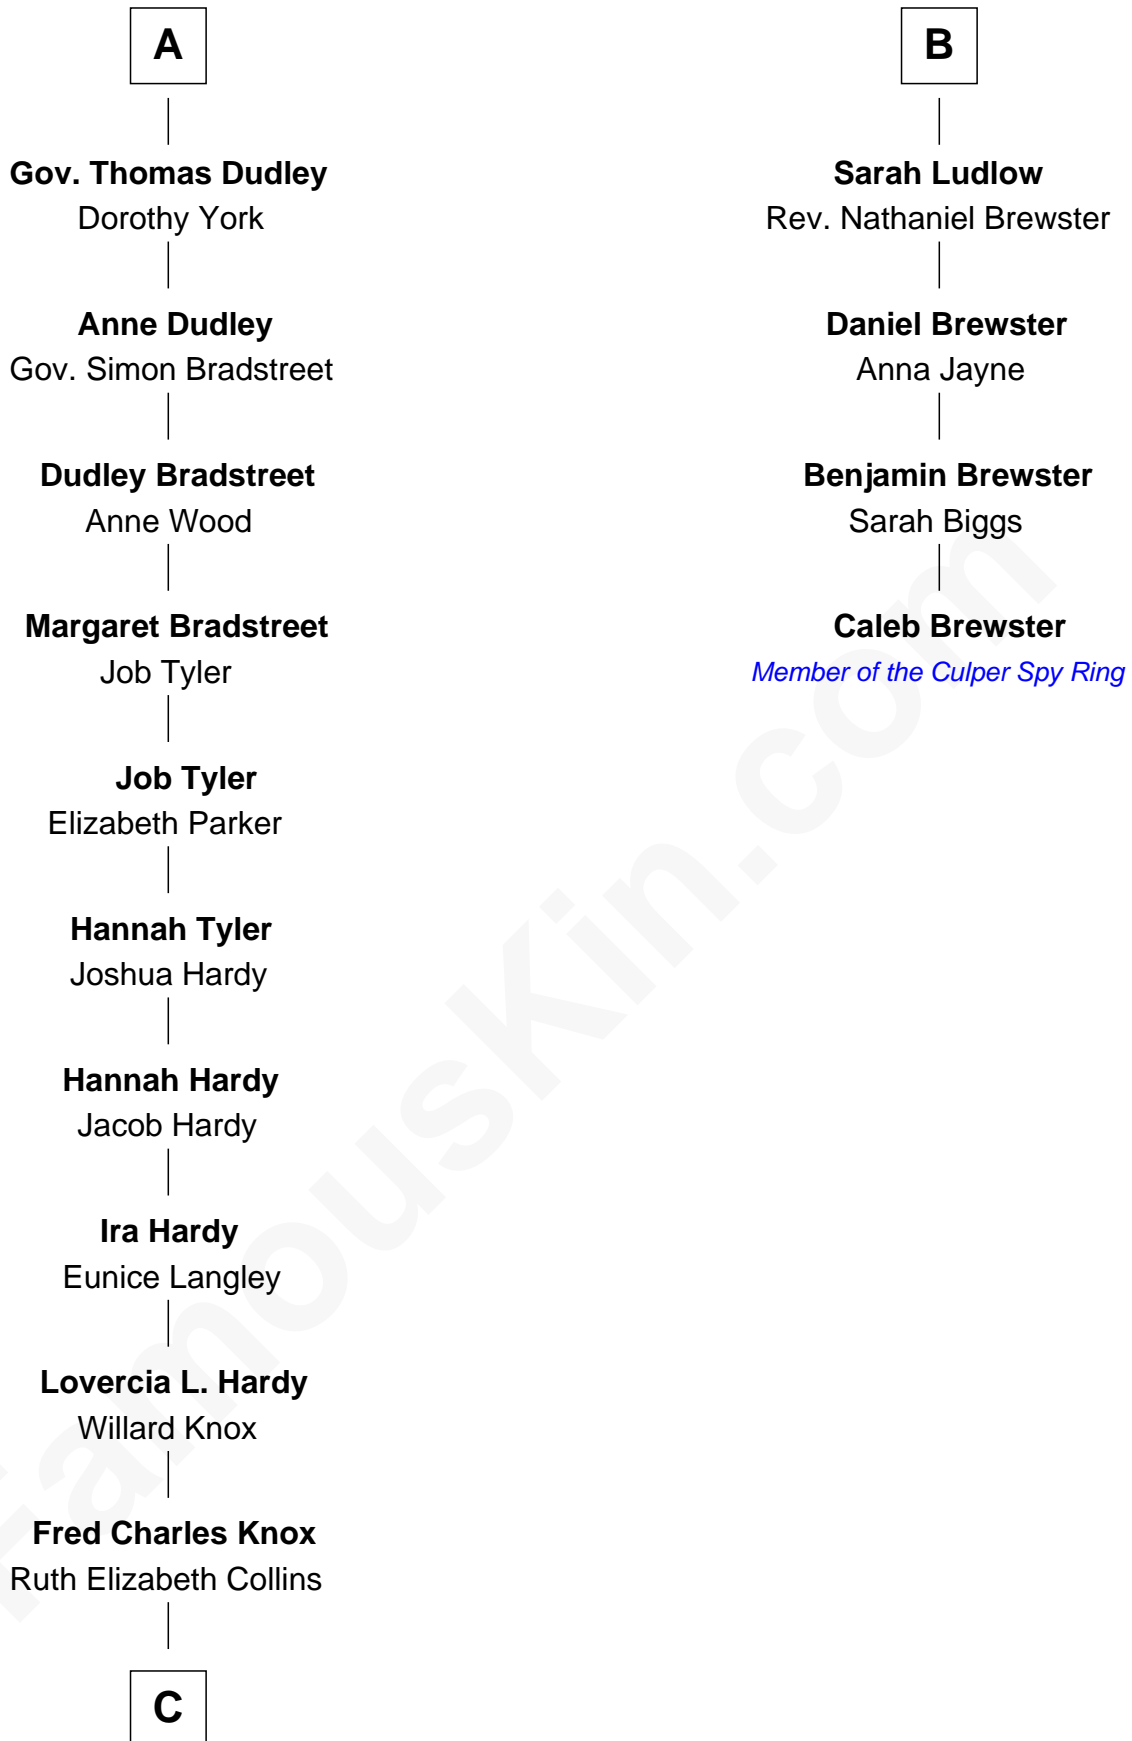

# FamousKin.com Relationship Chart of

**James Taylor**

*Singer-Songwriter*

10th cousin 9 times removed of

**Caleb Brewster**

*Member of the Culper Spy Ring during the American Revolution*

**C**

—  
**Ella Angelique Knox**  
Henry Herman Woodard

—  
**Gertrude Arline Woodard**  
Dr. Isaac Montrose Taylor

—  
**James Taylor**  
*Singer-Songwriter*

FamousKin.com