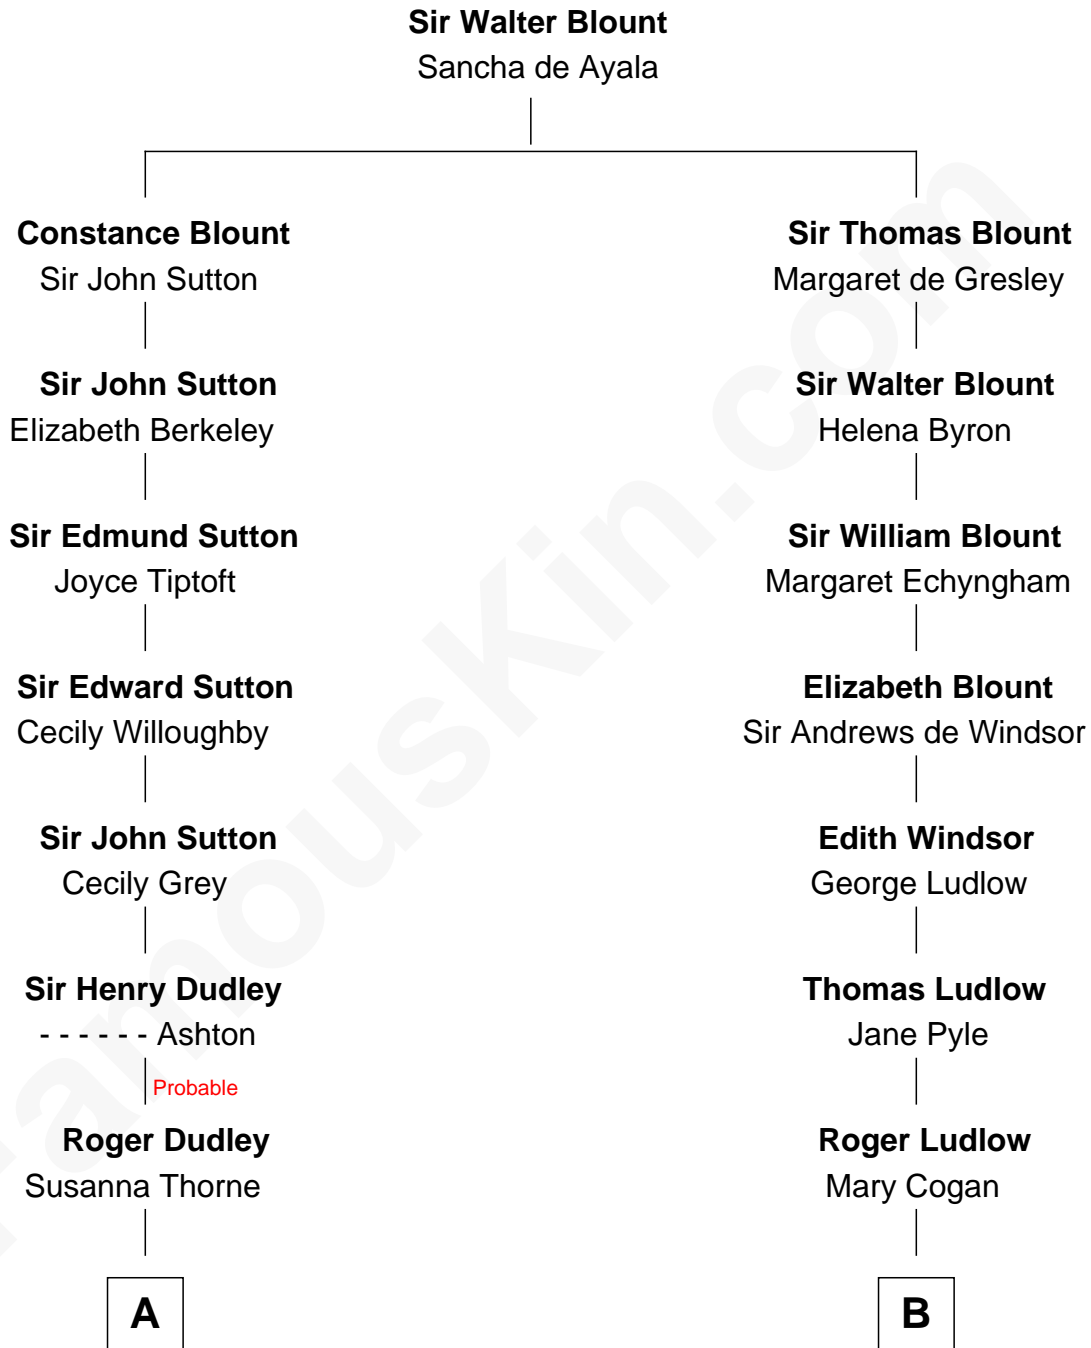

# FamousKin.com Relationship Chart of

**James Taylor**

*Singer-Songwriter*

10th cousin 9 times removed of

**Caleb Brewster**

*Member of the Culper Spy Ring during the American Revolution*

**C**

—  
**Ella Angelique Knox**  
Henry Herman Woodard

—  
**Gertrude Arline Woodard**  
Dr. Isaac Montrose Taylor

—  
**James Taylor**  
*Singer-Songwriter*

FamousKin.com