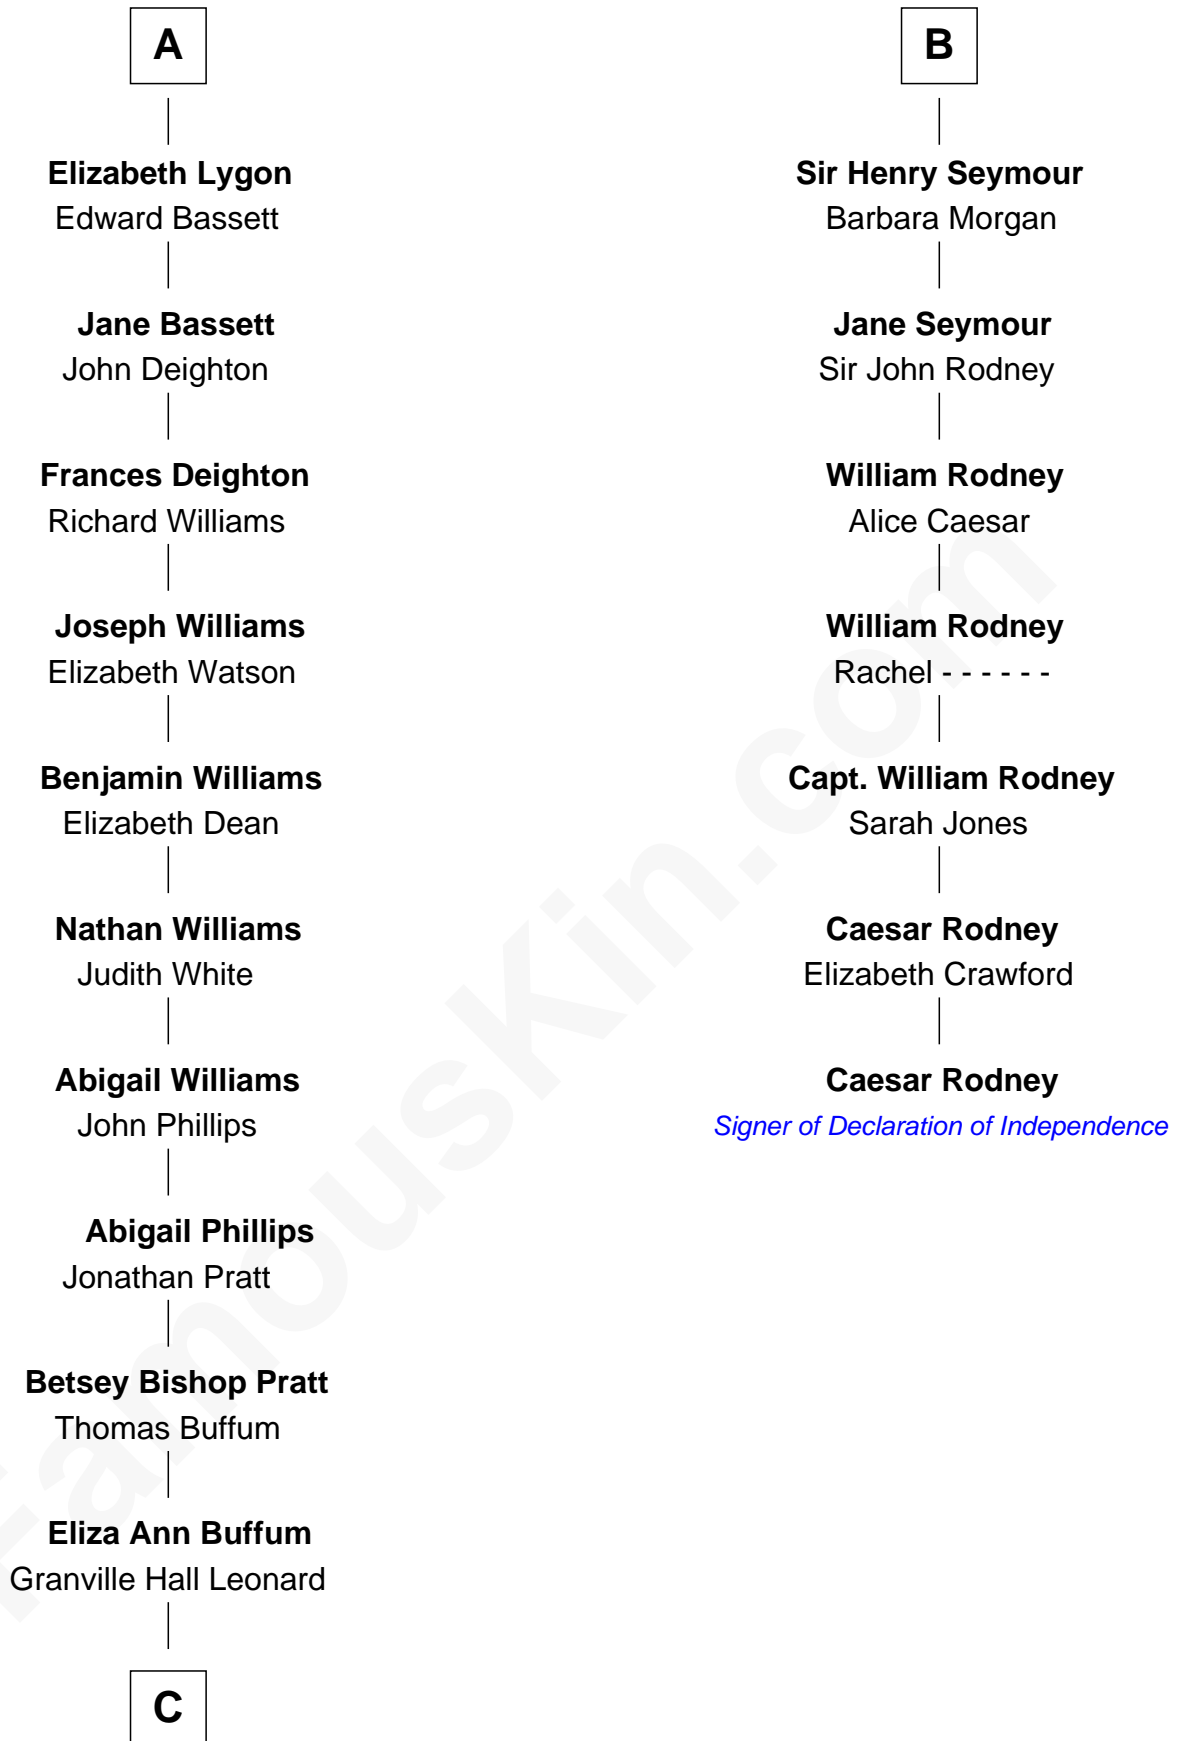

FamousKin.com Relationship Chart of

James Taylor

Singer-Songwriter

13th cousin 7 times removed of

Caesar Rodney

Signer of the Declaration of Independence

C

—
Emily Roxanna Leonard

Stanford Lyman Haynes

—
Theodosia Haynes

Alexander Taylor

—
Dr. Isaac Montrose Taylor

Gertrude Arline Woodard

—
James Taylor

Singer-Songwriter

FamousKin.com