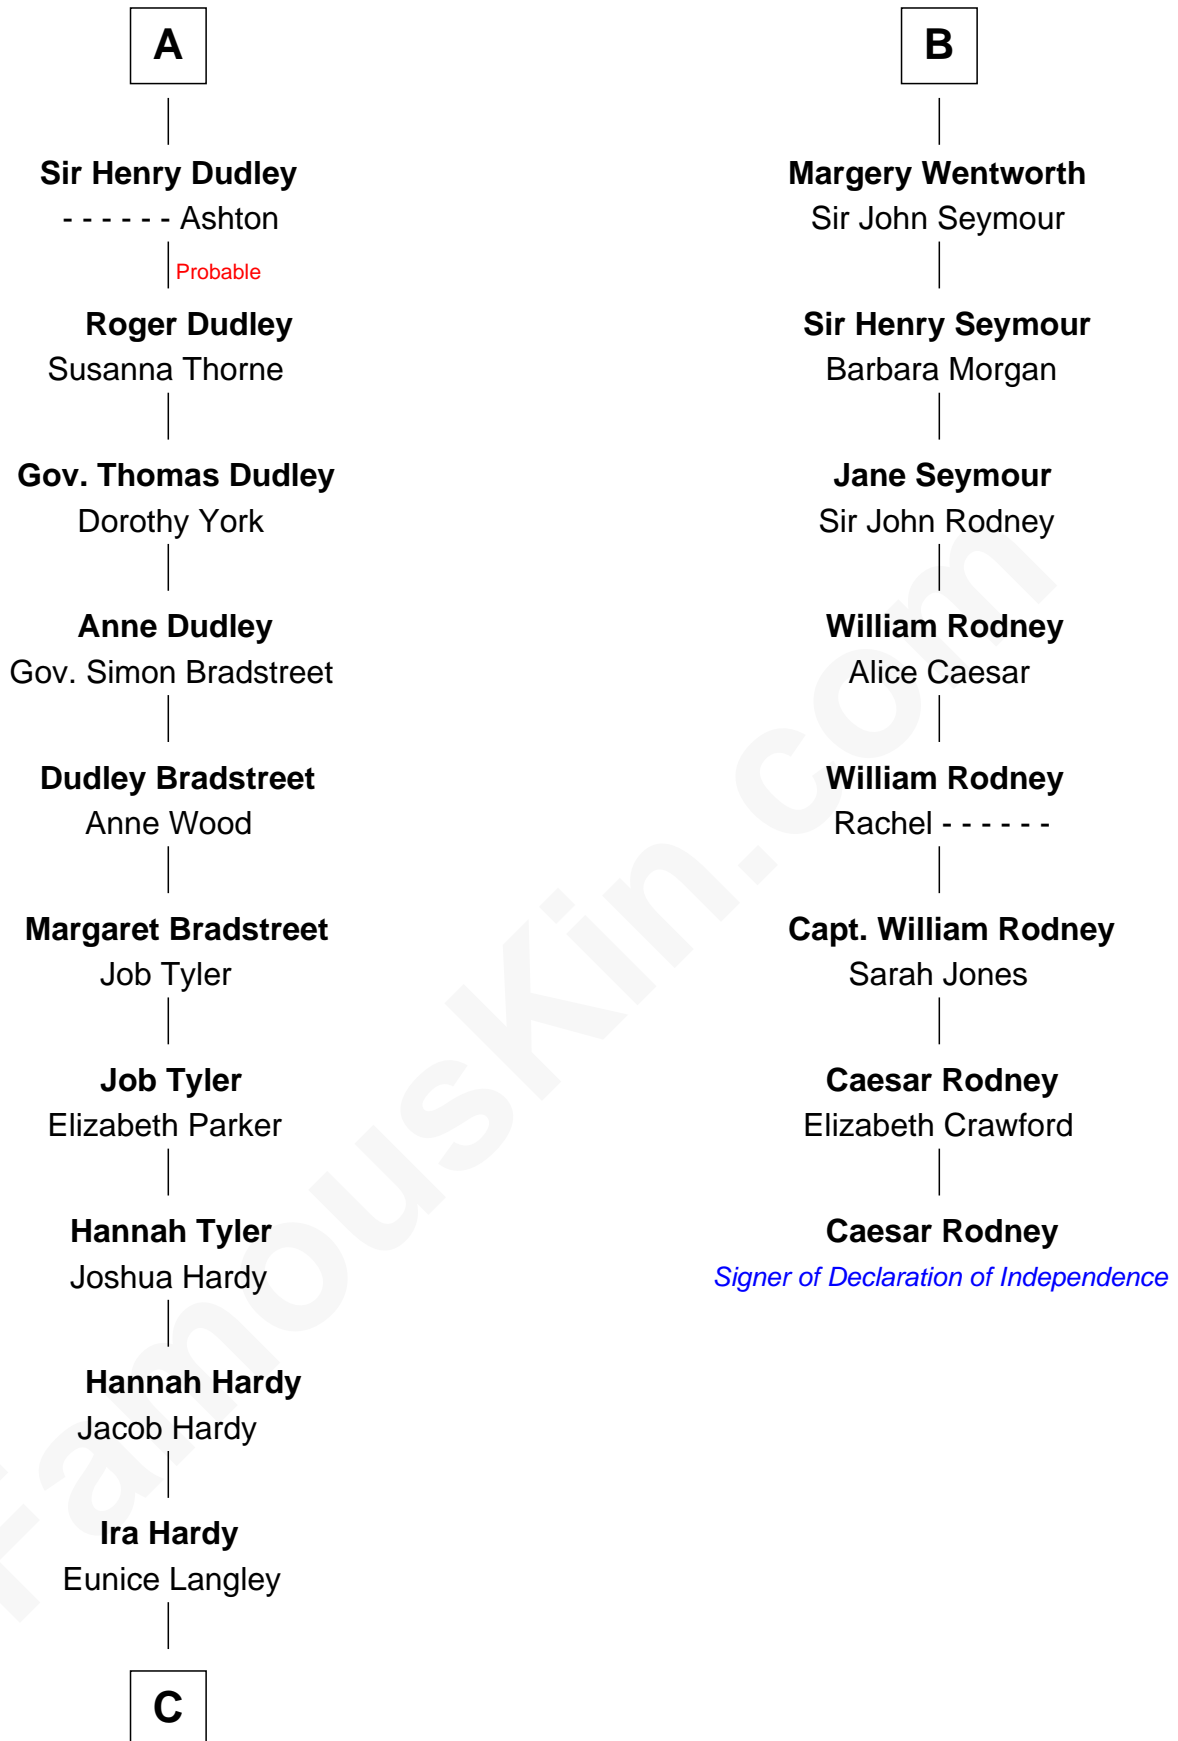

# FamousKin.com Relationship Chart of

**James Taylor**

*Singer-Songwriter*

14th cousin 7 times removed of

**Caesar Rodney**

*Signer of the Declaration of Independence*

**Eudo la Zouche**  
Milicent de Cantilupe

**Eve la Zouche**  
Sir Maurice de Berkeley

**Thomas de Berkeley**  
Katherine de Clyvedon

**Sir John Berkeley**  
Elizabeth Betteshorne

**Elizabeth Berkeley**  
Sir John Sutton

**Sir Edmund Sutton**  
Joyce Tiptoft

**Sir Edward Sutton**  
Cecily Willoughby

**Sir John Sutton**  
Cecily Grey

**A**

**Sir William la Zouche**  
Maud Lovel

**Milicent la Zouche**  
Sir William Deincourt

**Margaret Deincourt**  
Sir Robert de Tibetot

**Elizabeth de Tibetot**  
Sir Philip le Despencer

**Margery Despencer**  
Sir Roger Wentworth

**Sir Philip Wentworth**  
Mary Clifford

**Sir Henry Wentworth**  
Anne Say

**B**

**C**

—  
**Lovercia L. Hardy**