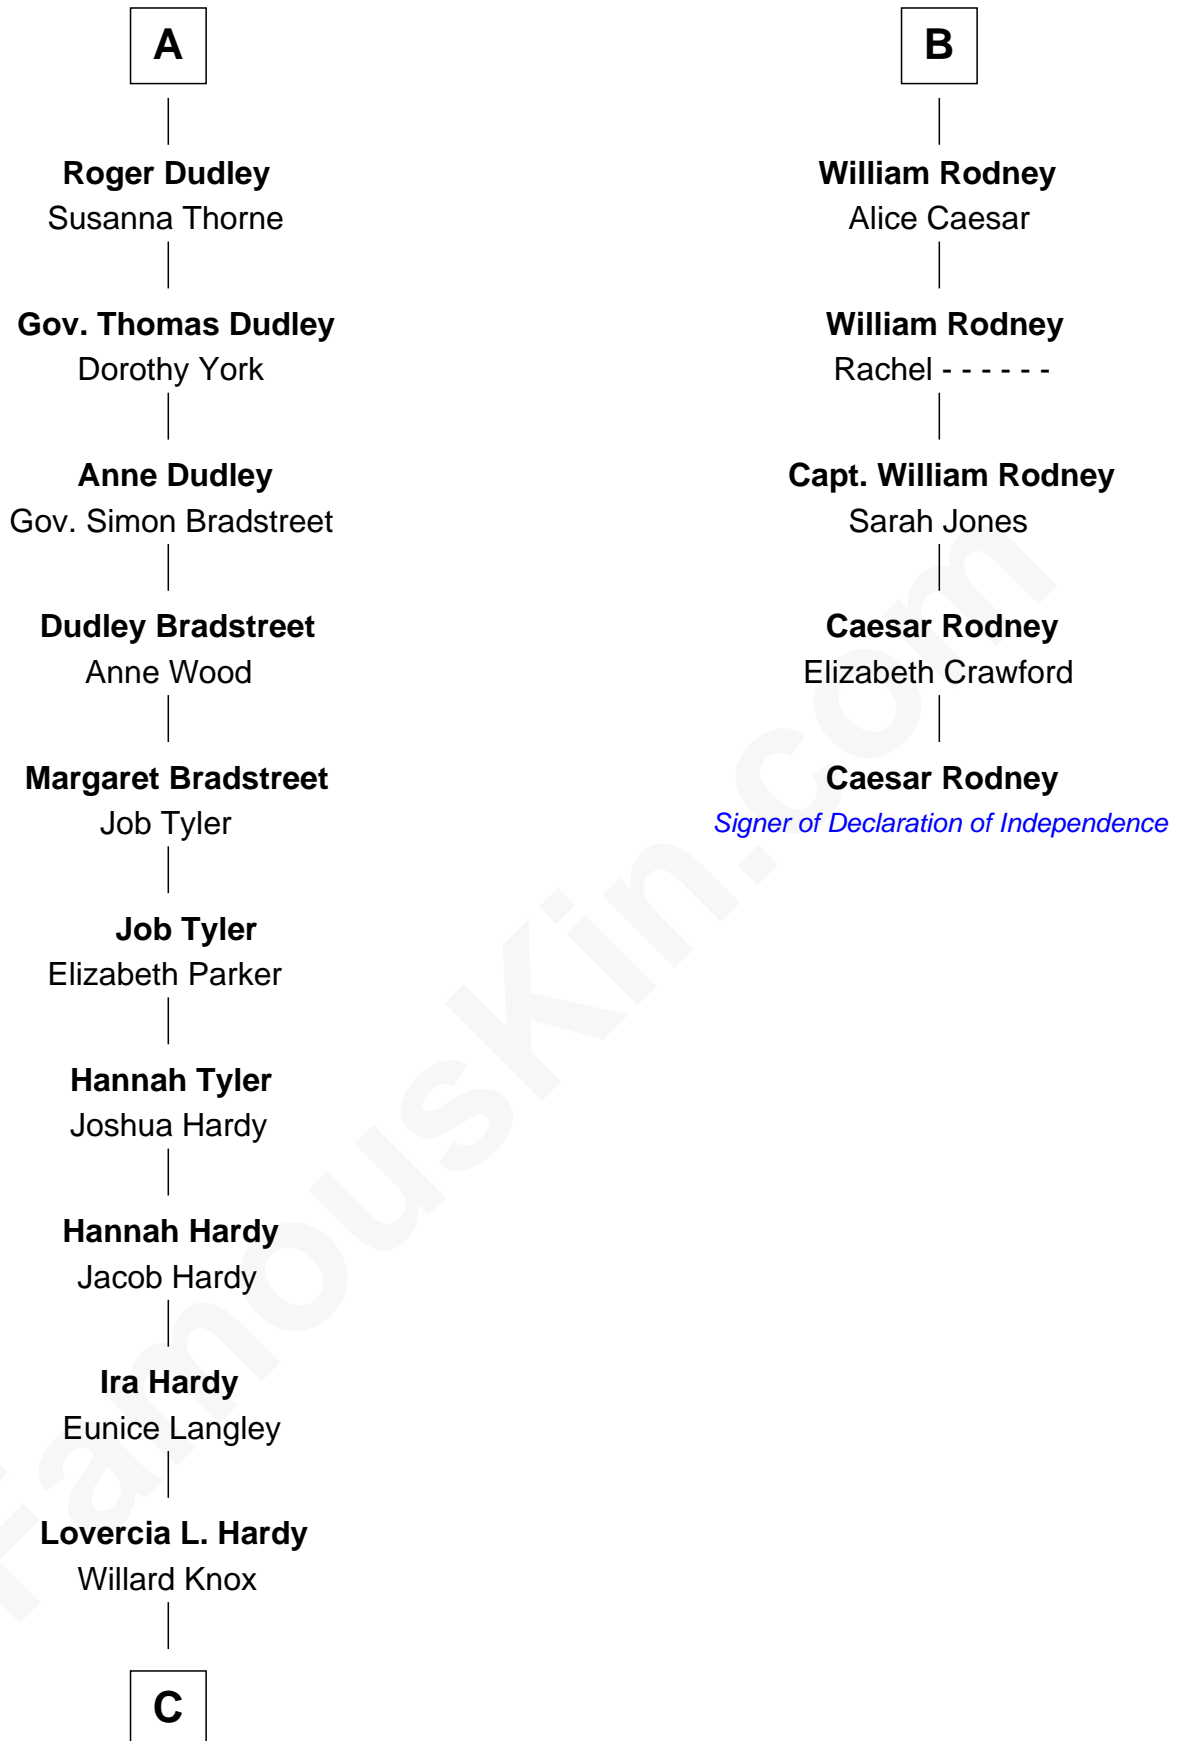

# FamousKin.com Relationship Chart of

**James Taylor**

*Singer-Songwriter*

11th cousin 9 times removed of

**Caesar Rodney**

*Signer of the Declaration of Independence*

**Sir Philip le Despencer**

Elizabeth - - - - -

**Sir Philip le Despencer**

Elizabeth de Tibetot

**Margery Despencer**

Sir Roger Wentworth

**Sir Philip Wentworth**

Mary Clifford

**Sir Henry Wentworth**

Anne Say

**Margery Wentworth**

Sir John Seymour

**Sir Henry Seymour**

Barbara Morgan

**Jane Seymour**

Sir John Rodney

**B**

**C**

—  
**Fred Charles Knox**  
Ruth Elizabeth Collins

—  
**Ella Angelique Knox**  
Henry Herman Woodard

—  
**Gertrude Arline Woodard**  
Dr. Isaac Montrose Taylor

—  
**James Taylor**  
*Singer-Songwriter*