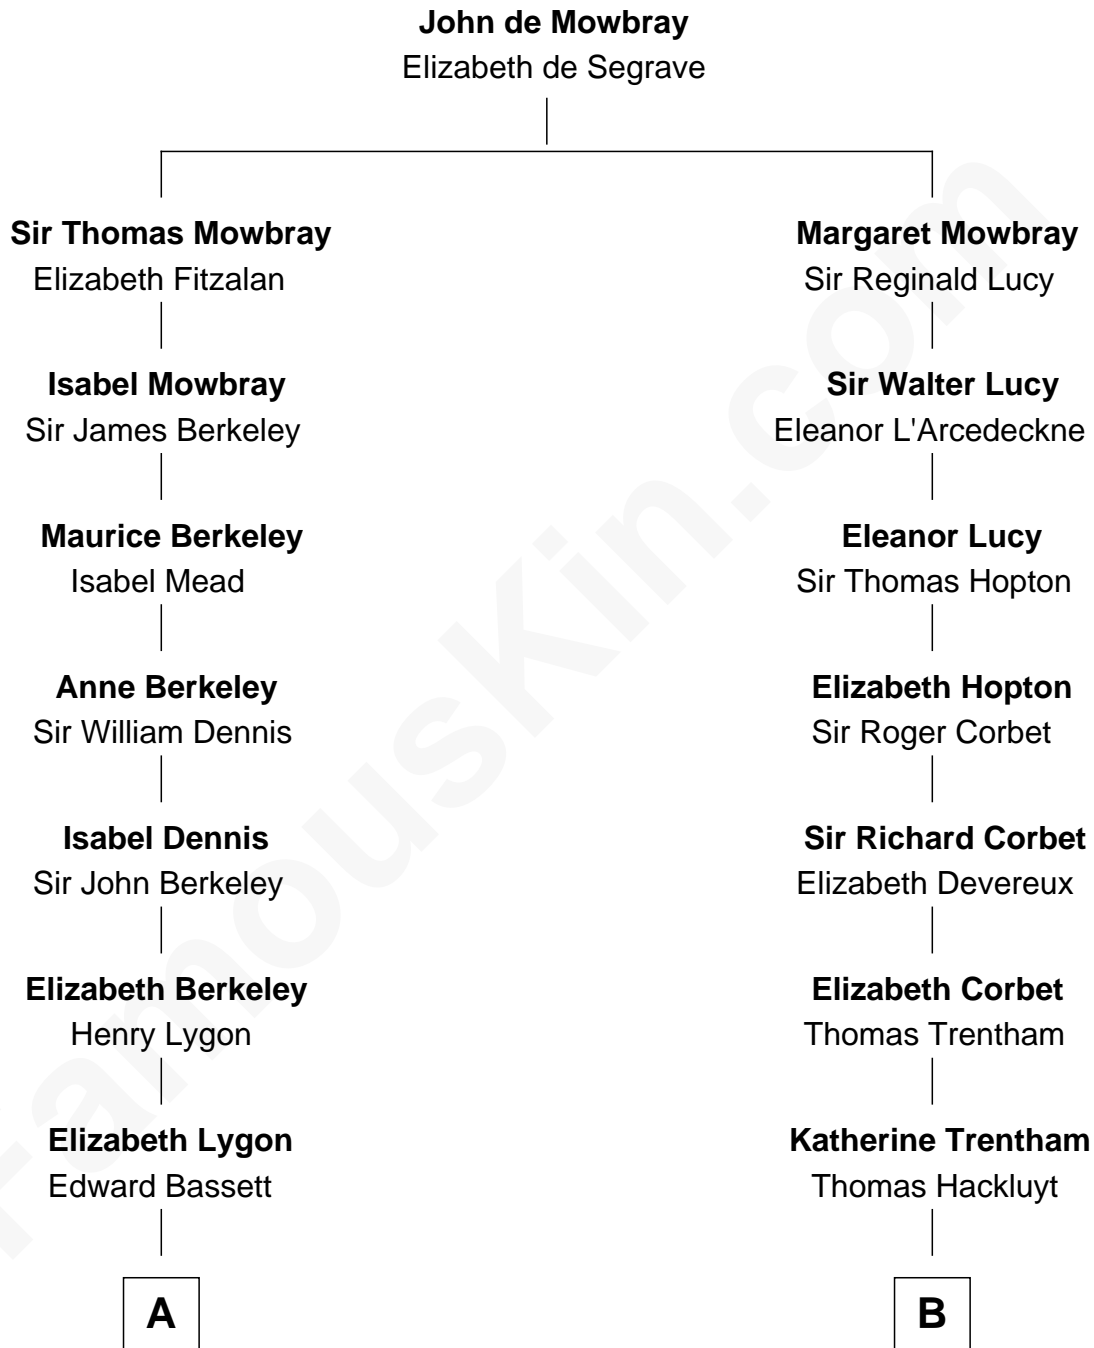

# FamousKin.com Relationship Chart of

**James Taylor**

*Singer-Songwriter*

19th cousin 1 time removed of

**Christopher Reeve**

*Movie Actor*

**C**

**Theodosia Haynes**

Alexander Taylor

**Dr. Isaac Montrose Taylor**

Gertrude Arline Woodard

**James Taylor**

*Singer-Songwriter*

**D**

**Augustus Henry Reeve**

Margaretta Willis Baldwin