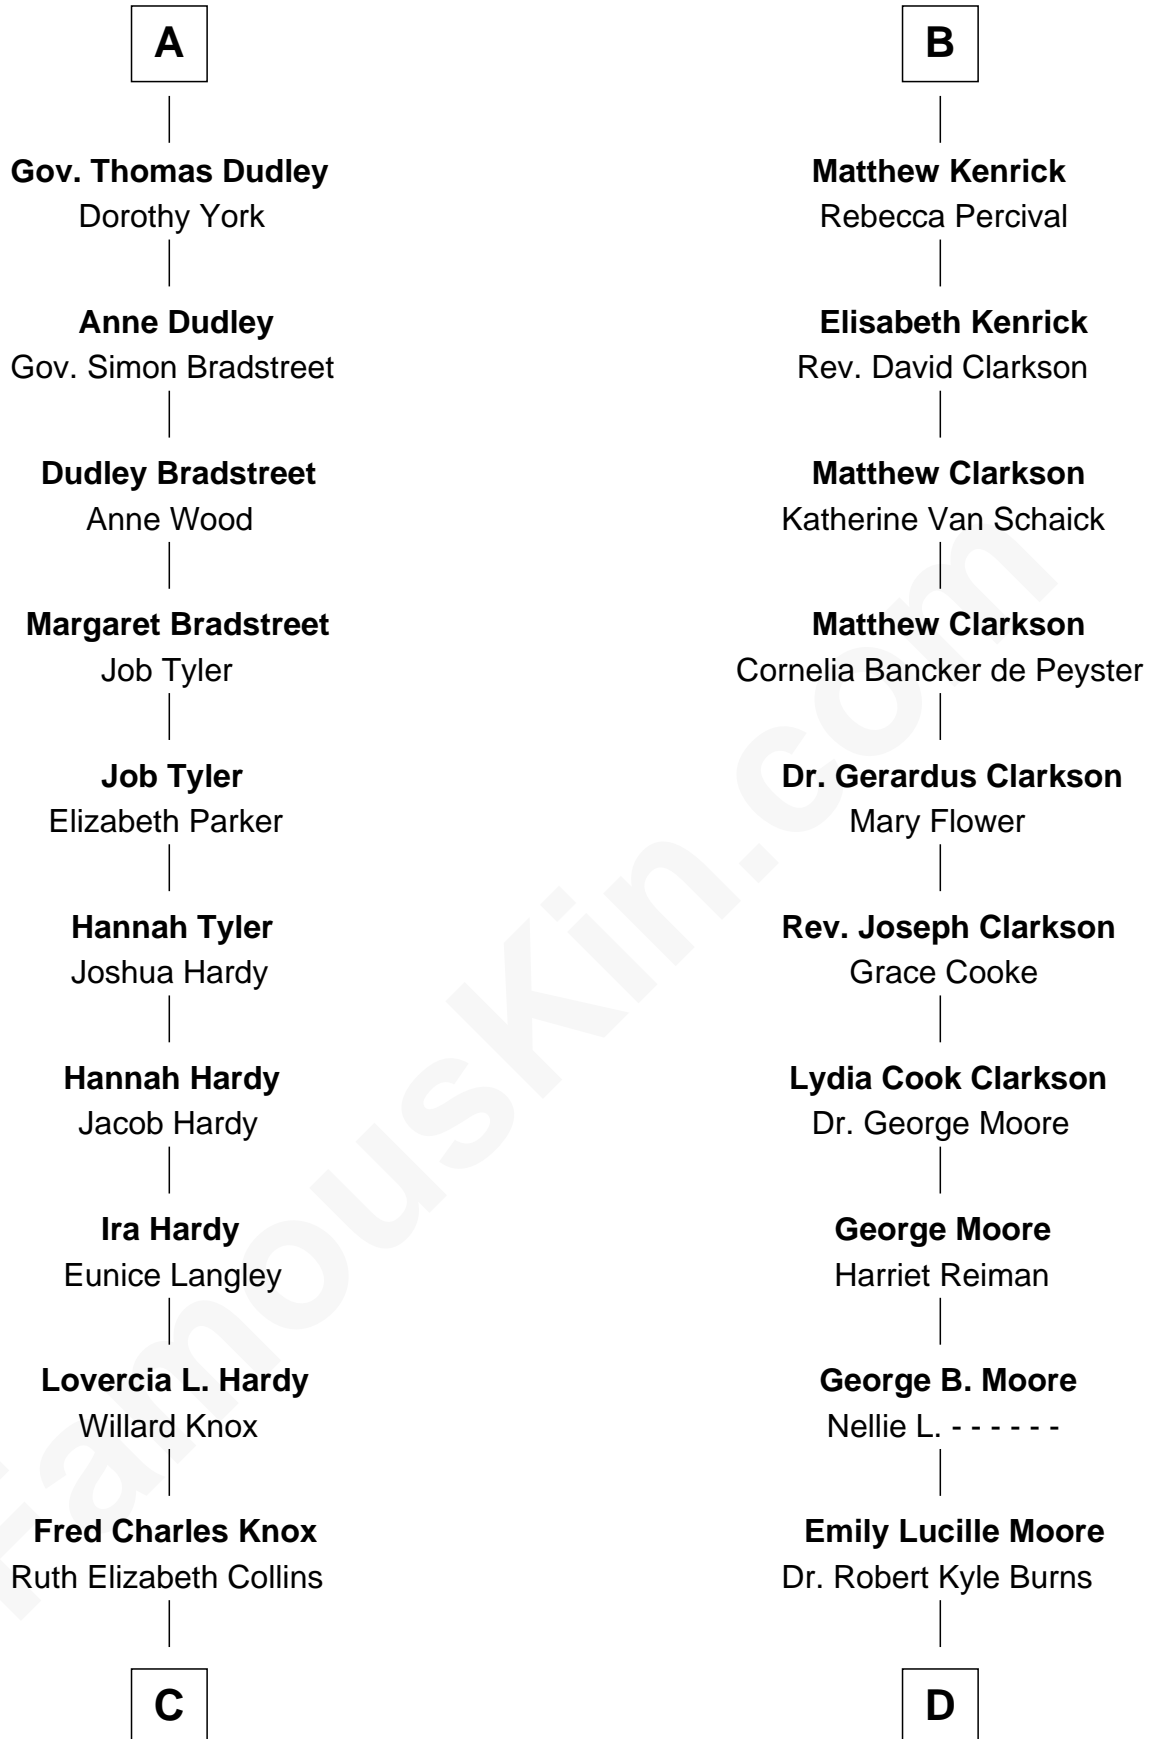

FamousKin.com Relationship Chart of

James Taylor

Singer-Songwriter

18th cousin 1 time removed of

Ken Burns

Documentary Filmmaker

Sir Reynold Grey

*with wife
Margaret de Ros*

*with wife
Joan Astley*

Margaret Grey
Sir William Bonville

Robert Grey
Eleanor Lowe

William Bonville
Elizabeth Harington

Humphrey Grey
Anne Fielding

William Bonville
Katherine Neville

Sir Edward Grey

Cecily Bonville
Thomas Grey

Agnes Grey
Richard Mitton

Cecily Grey
Sir John Sutton

Elizabeth Mitton
Nicholas Grosvenor

Sir Henry Dudley
----- Ashton

Eleanor Grosvenor
Jasper Lodge

Probable

Roger Dudley
Susanna Thorne

Elizabeth Lodge
John Kenrick

A

B

C

Ella Angelique Knox
Henry Herman Woodard

Gertrude Arline Woodard
Dr. Isaac Montrose Taylor

James Taylor
Singer-Songwriter

D

Robert Kyle Burns
Lyla Smith Tupper