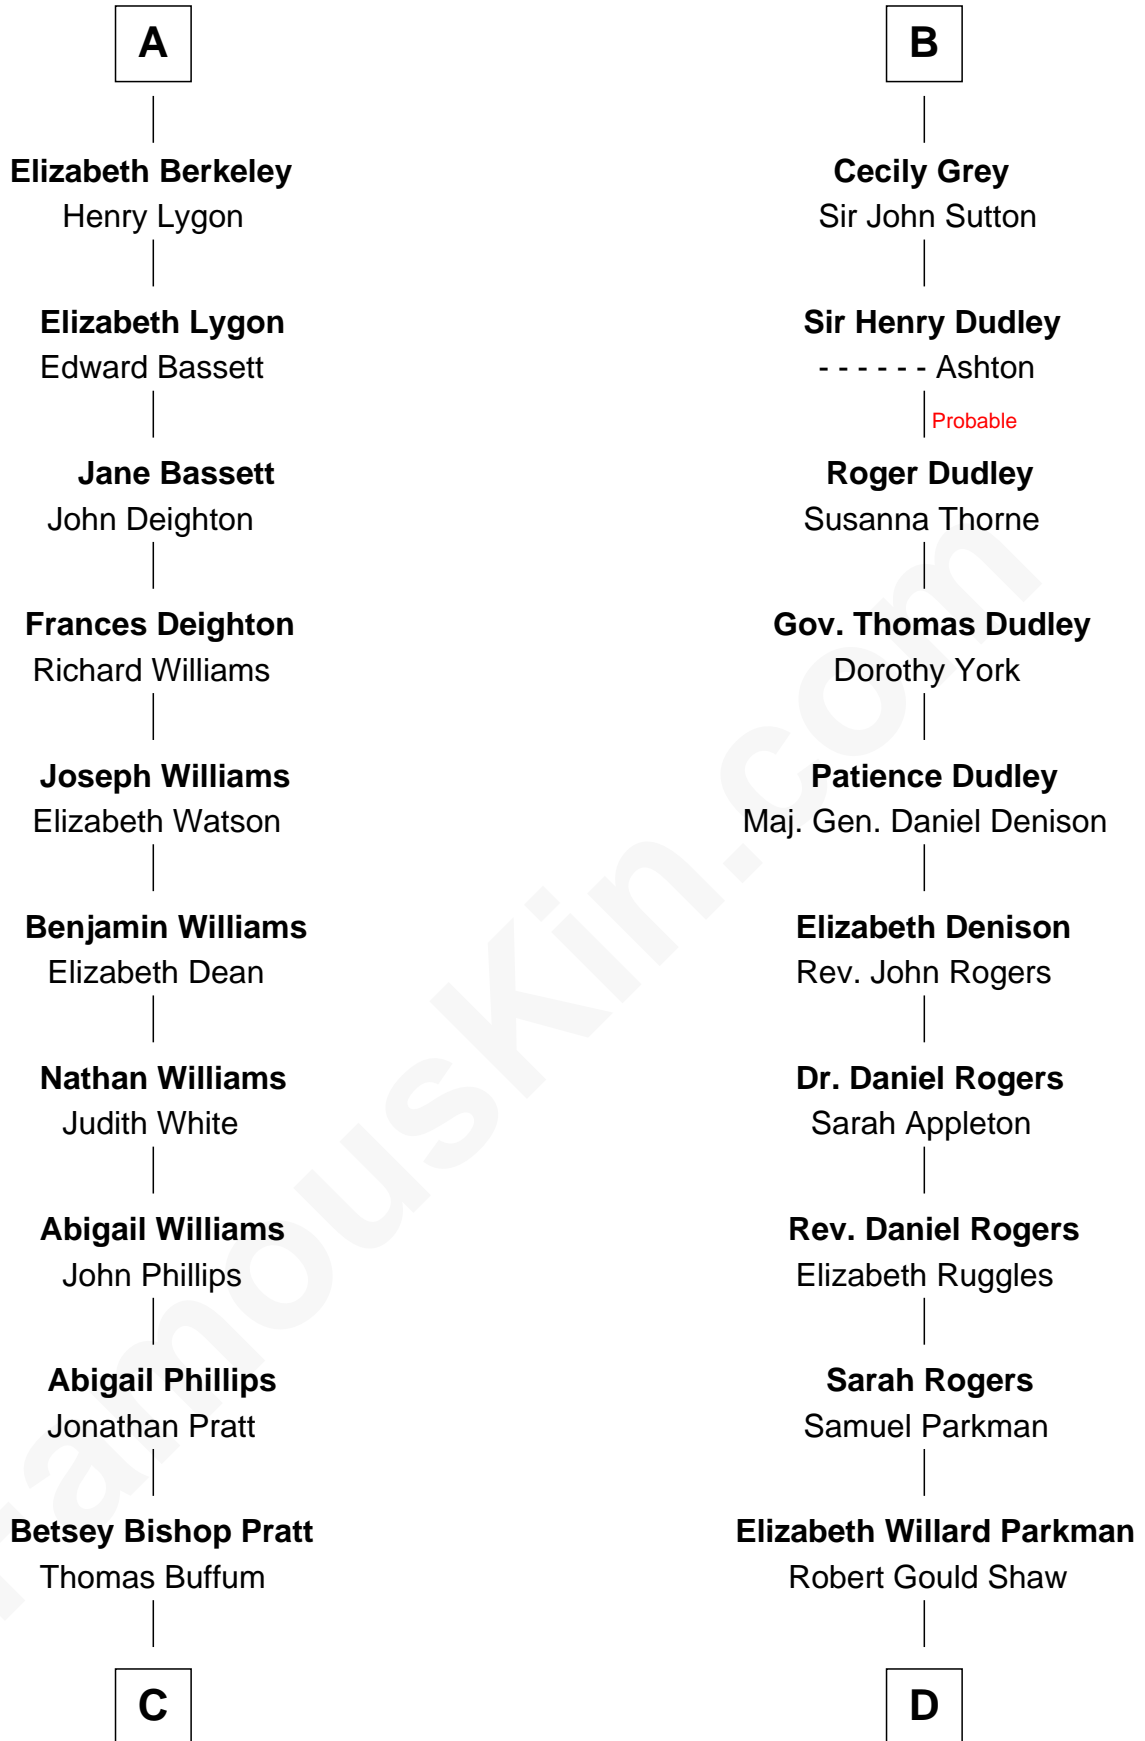

FamousKin.com Relationship Chart of

James Taylor

Singer-Songwriter

18th cousin 3 times removed of

Colonel Robert Gould Shaw

U.S. Civil War leader of film "Glory" fame

Bartholomew de Badlesmere

Margaret de Clare

Sir William de Ros

Thomas de Ros

Beatrice de Stafford

Margaret de Ros

Sir Reynold Grey

Margaret Grey

Sir William Bonville

William Bonville

Elizabeth Harington

William Bonville

Katherine Neville

Cecily Bonville

Thomas Grey

B

C

Eliza Ann Buffum
Granville Hall Leonard

Emily Roxanna Leonard
Stanford Lyman Haynes

Theodosia Haynes
Alexander Taylor

Dr. Isaac Montrose Taylor
Gertrude Arline Woodard

James Taylor
Singer-Songwriter

D

Francis George Shaw
Sarah Blake Sturgis

Colonel Robert Gould Shaw
Main character in film "Glory"