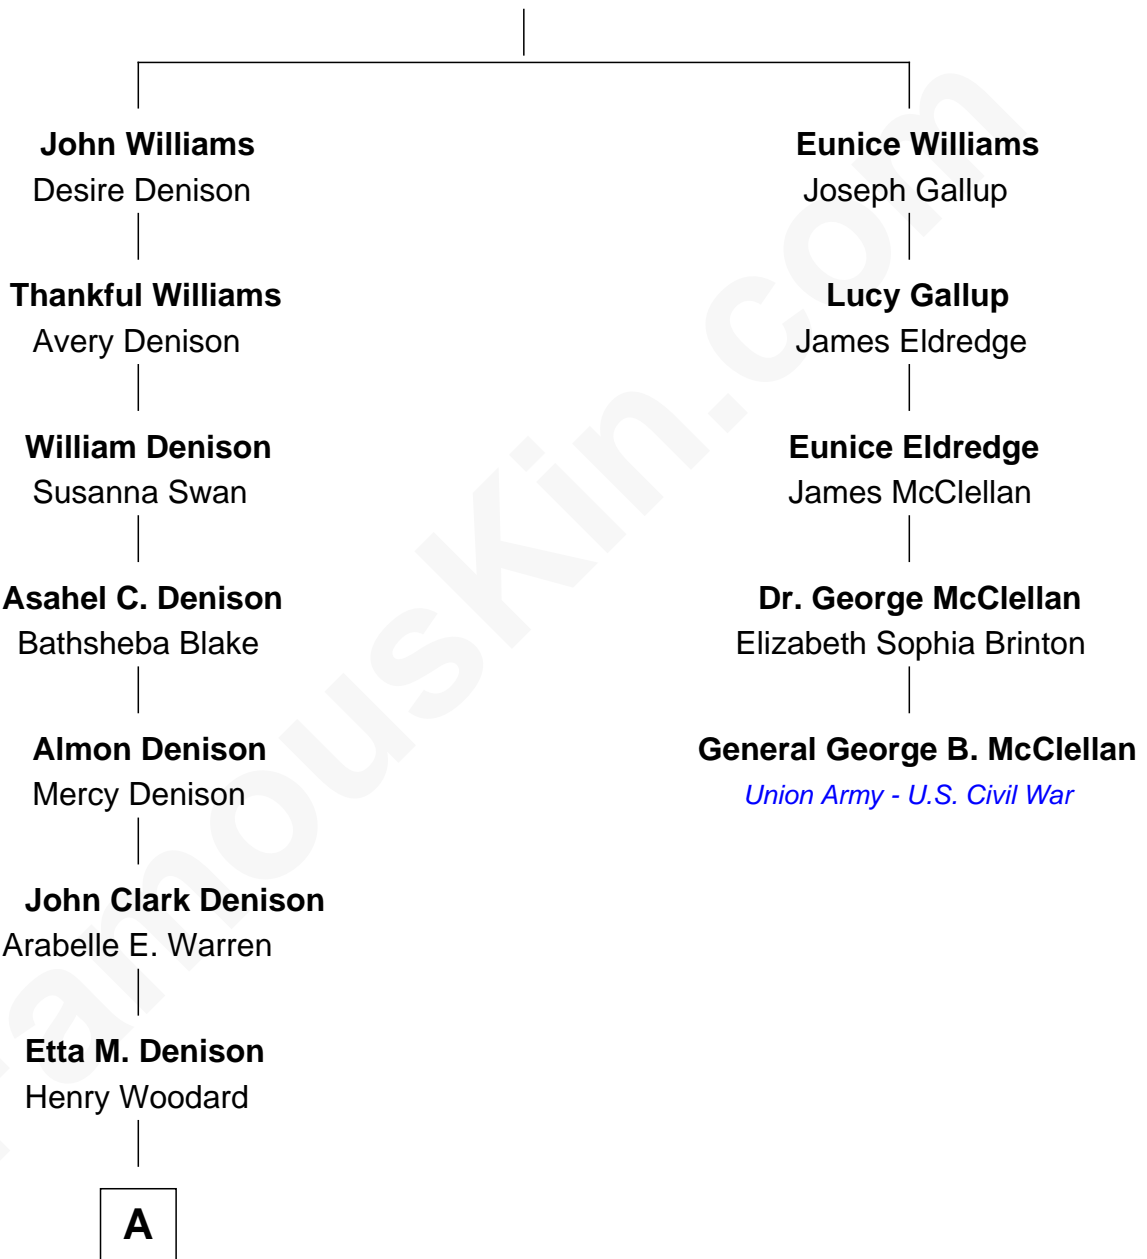

FamousKin.com Relationship Chart of

James Taylor

Singer-Songwriter

4th cousin 5 times removed of

General George B. McClellan

Union Army - U.S. Civil War

John Williams

Martha Wheeler

A

Henry Herman Woodard

Ella Angelique Knox

Gertrude Arline Woodard

Dr. Isaac Montrose Taylor

James Taylor

Singer-Songwriter

FamousKin.com