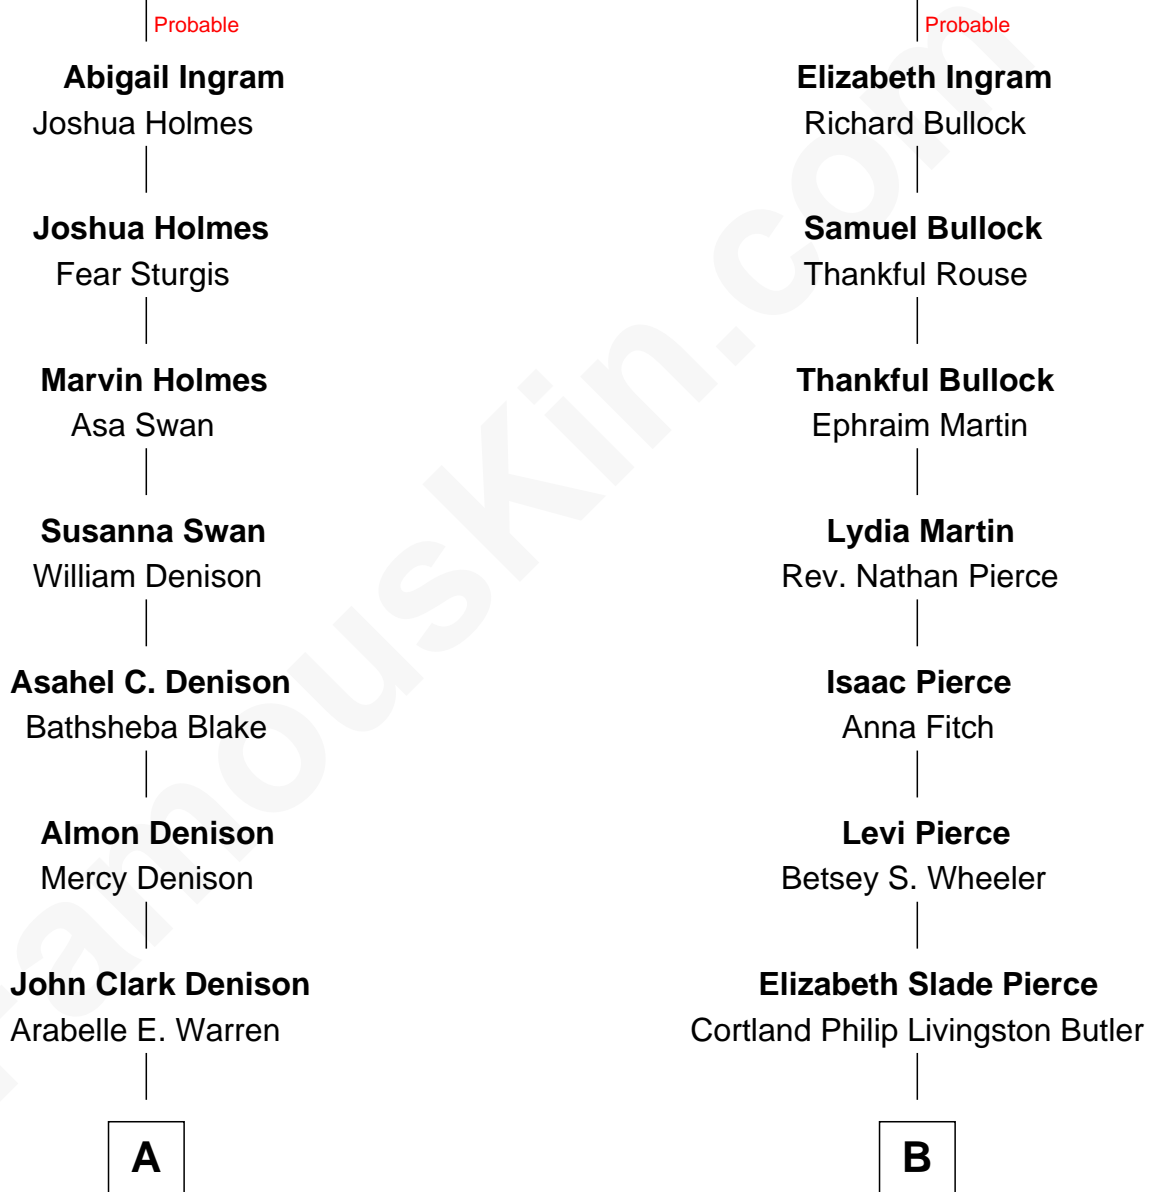

FamousKin.com Relationship Chart of

James Taylor
Singer-Songwriter

10th cousin of

George H. W. Bush
41st U.S. President

Richard Ingram

A

Etta M. Denison

Henry Woodard

Henry Herman Woodard

Ella Angelique Knox

Gertrude Arline Woodard

Dr. Isaac Montrose Taylor

James Taylor

Singer-Songwriter

B

Mary Elizabeth Butler

Robert Emmet Sheldon

Flora Sheldon

Samuel Prescott Bush

Prescott Sheldon Bush

Dorothy Wear Walker

George H. W. Bush

41st U.S. President

FamousKin.com