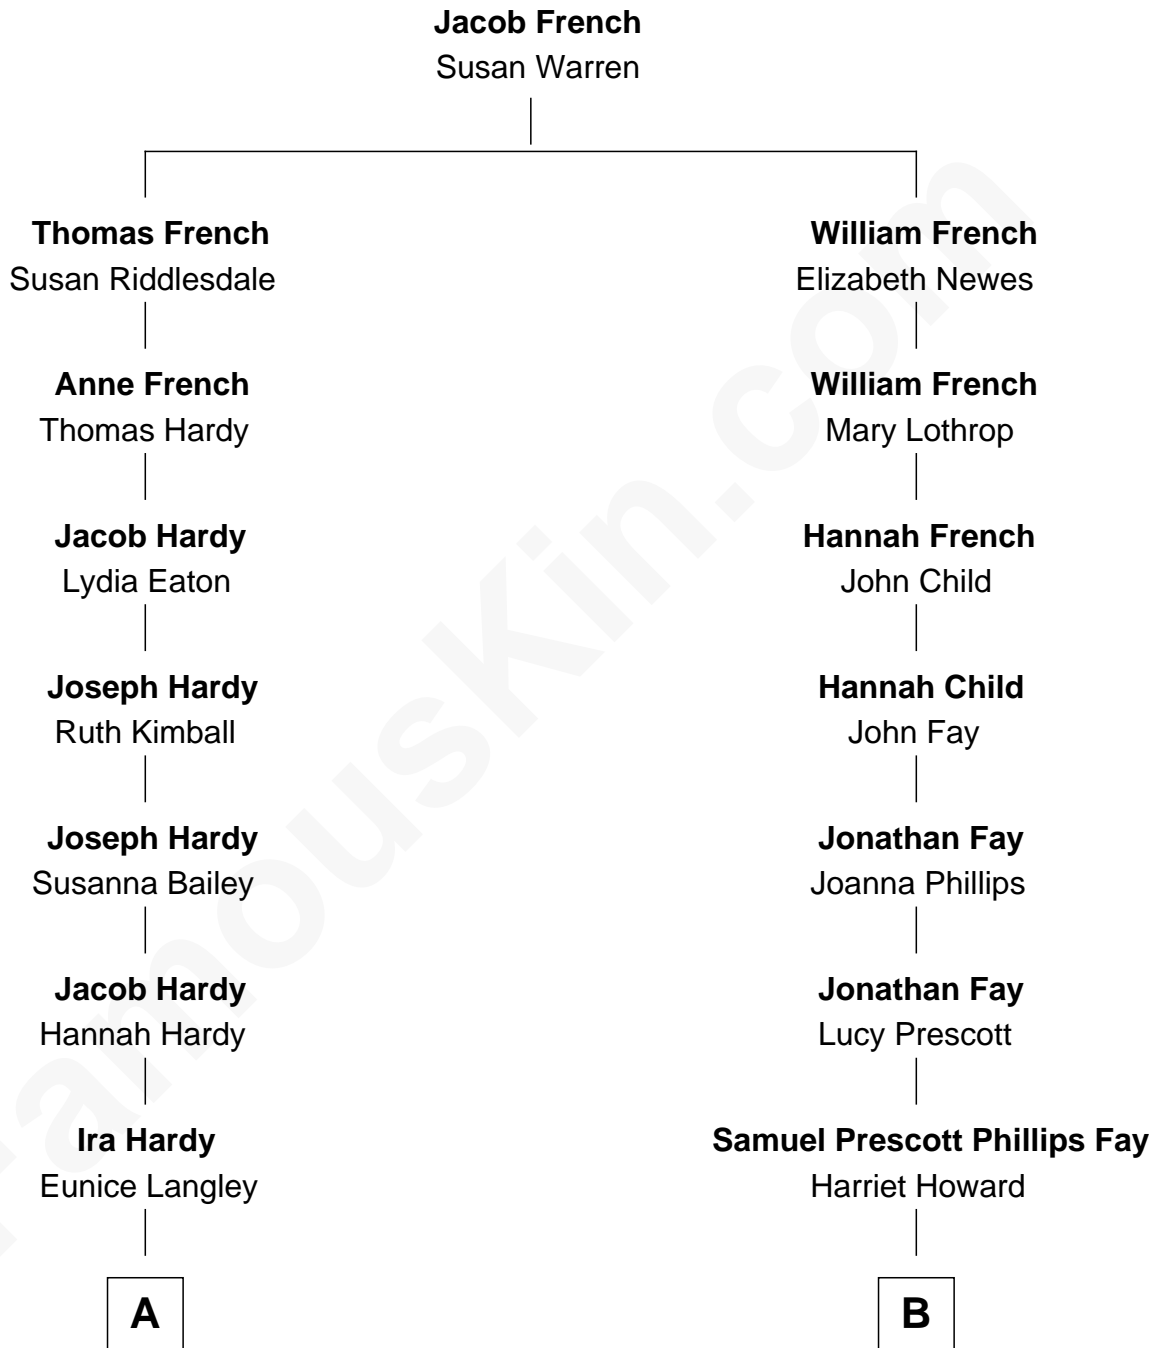

FamousKin.com Relationship Chart of

James Taylor
Singer-Songwriter

11th cousin of

George H. W. Bush
41st U.S. President

A

Lovercia L. Hardy

Willard Knox

Fred Charles Knox

Ruth Elizabeth Collins

Ella Angelique Knox

Henry Herman Woodard

Gertrude Arline Woodard

Dr. Isaac Montrose Taylor

James Taylor

Singer-Songwriter

B

Samuel Howard Fay

Susan Montfort Shellman

Harriet Eleanor Fay

Rev. James Smith Bush

Samuel Prescott Bush

Flora Sheldon

Prescott Sheldon Bush

Dorothy Wear Walker