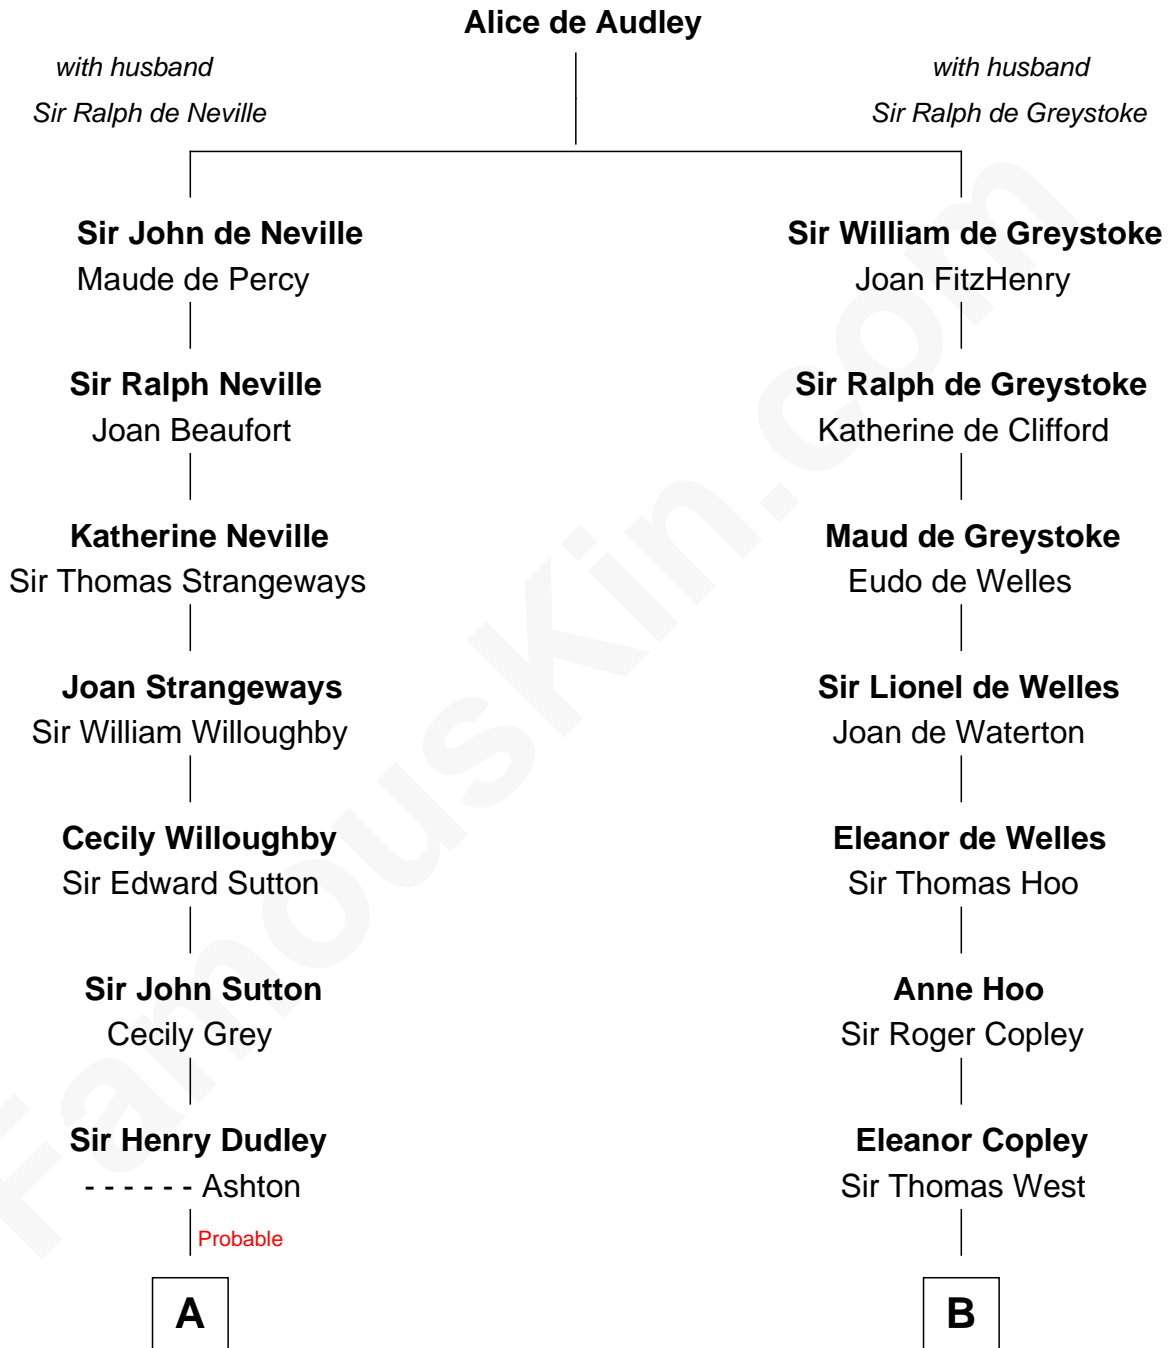

FamousKin.com Relationship Chart of

James Taylor

Singer-Songwriter

20th cousin 1 time removed of

George H. W. Bush

41st U.S. President

C

Fred Charles Knox
Ruth Elizabeth Collins

Ella Angelique Knox
Henry Herman Woodard

Gertrude Arline Woodard
Dr. Isaac Montrose Taylor

James Taylor
Singer-Songwriter

D

Susan Montfort Shellman
Samuel Howard Fay

Harriet Eleanor Fay
Rev. James Smith Bush

Samuel Prescott Bush
Flora Sheldon

Prescott Sheldon Bush
Dorothy Wear Walker

George H. W. Bush
41st U.S. President