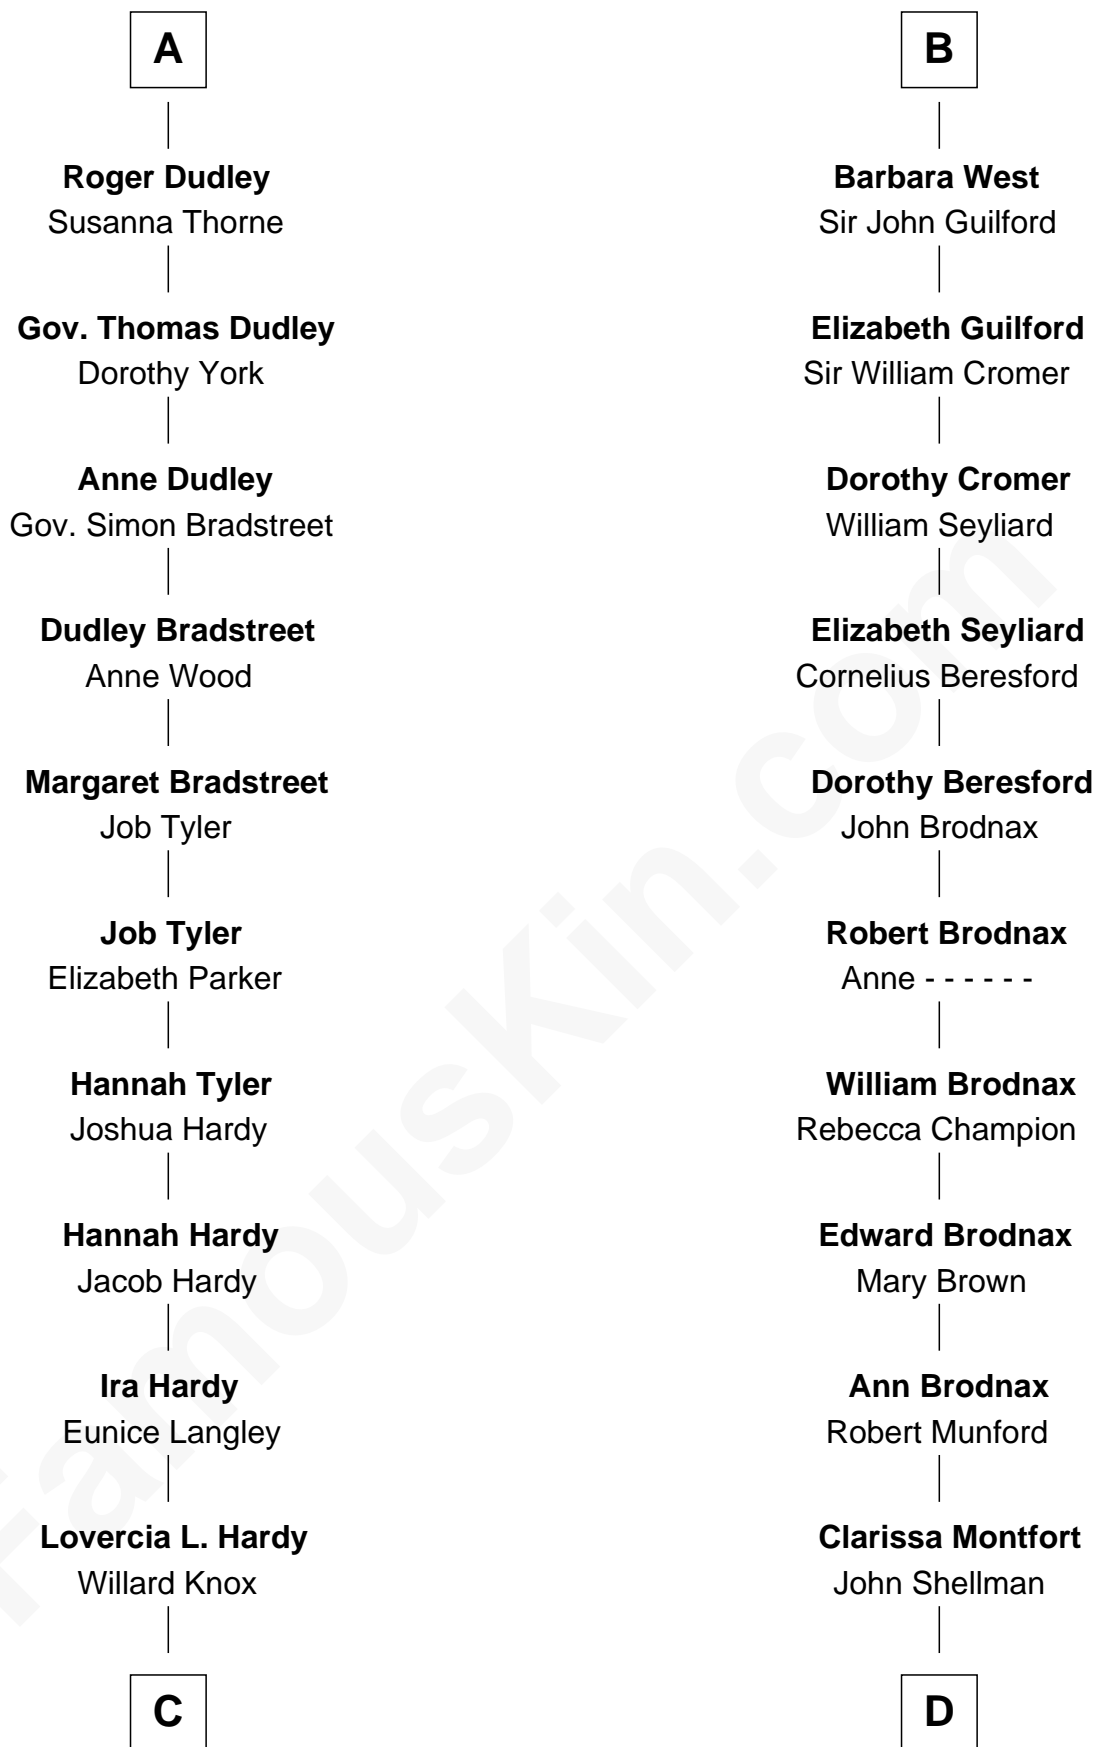

FamousKin.com Relationship Chart of

James Taylor

Singer-Songwriter

20th cousin 1 time removed of

George H. W. Bush

41st U.S. President

C

Fred Charles Knox
Ruth Elizabeth Collins

Ella Angelique Knox
Henry Herman Woodard

Gertrude Arline Woodard
Dr. Isaac Montrose Taylor

James Taylor
Singer-Songwriter

D

Susan Montfort Shellman
Samuel Howard Fay

Harriet Eleanor Fay
Rev. James Smith Bush

Samuel Prescott Bush
Flora Sheldon

Prescott Sheldon Bush
Dorothy Wear Walker

George H. W. Bush
41st U.S. President