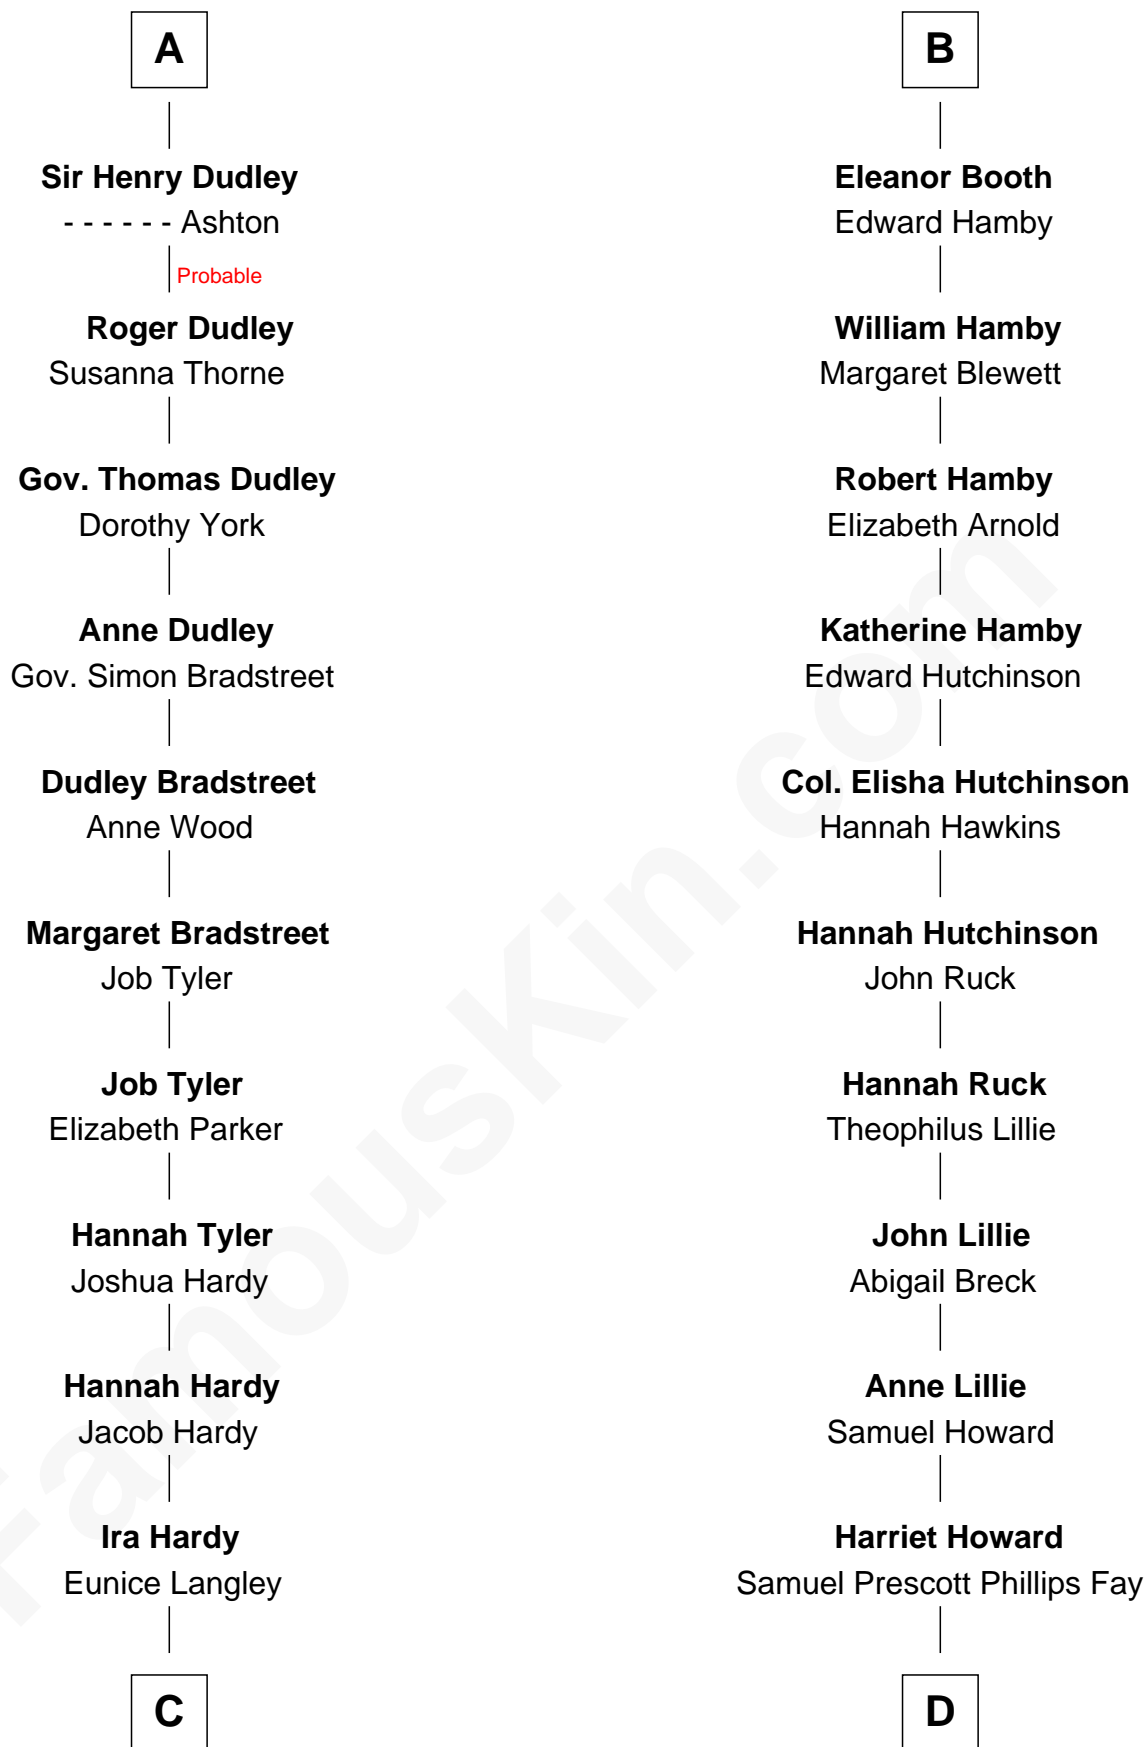

FamousKin.com Relationship Chart of

James Taylor
Singer-Songwriter

21st cousin of

George H. W. Bush
41st U.S. President

Sir William de Ros
Margery de Badlesmere

Thomas de Ros
Beatrice de Stafford

Margaret de Ros
Sir Reynold Grey

Margaret Grey
Sir William Bonville

William Bonville
Elizabeth Harington

William Bonville
Katherine Neville

Cecily Bonville
Thomas Grey

Cecily Grey
Sir John Sutton

A

Maud de Roos
John de Welles

Margery de Welles
Stephen le Scrope

Maude le Scrope
Sir Baldwin Freville

Margaret Freville
Sir Hugh Willoughby

Margery Willoughby
Sir Godfrey Hilton

Elizabeth Hilton
Richard Thimbleby

Anne Thimbleby
John Booth

B

C

Lovercia L. Hardy

Willard Knox

Fred Charles Knox

Ruth Elizabeth Collins

Ella Angelique Knox

Henry Herman Woodard

Gertrude Arline Woodard

Dr. Isaac Montrose Taylor

James Taylor