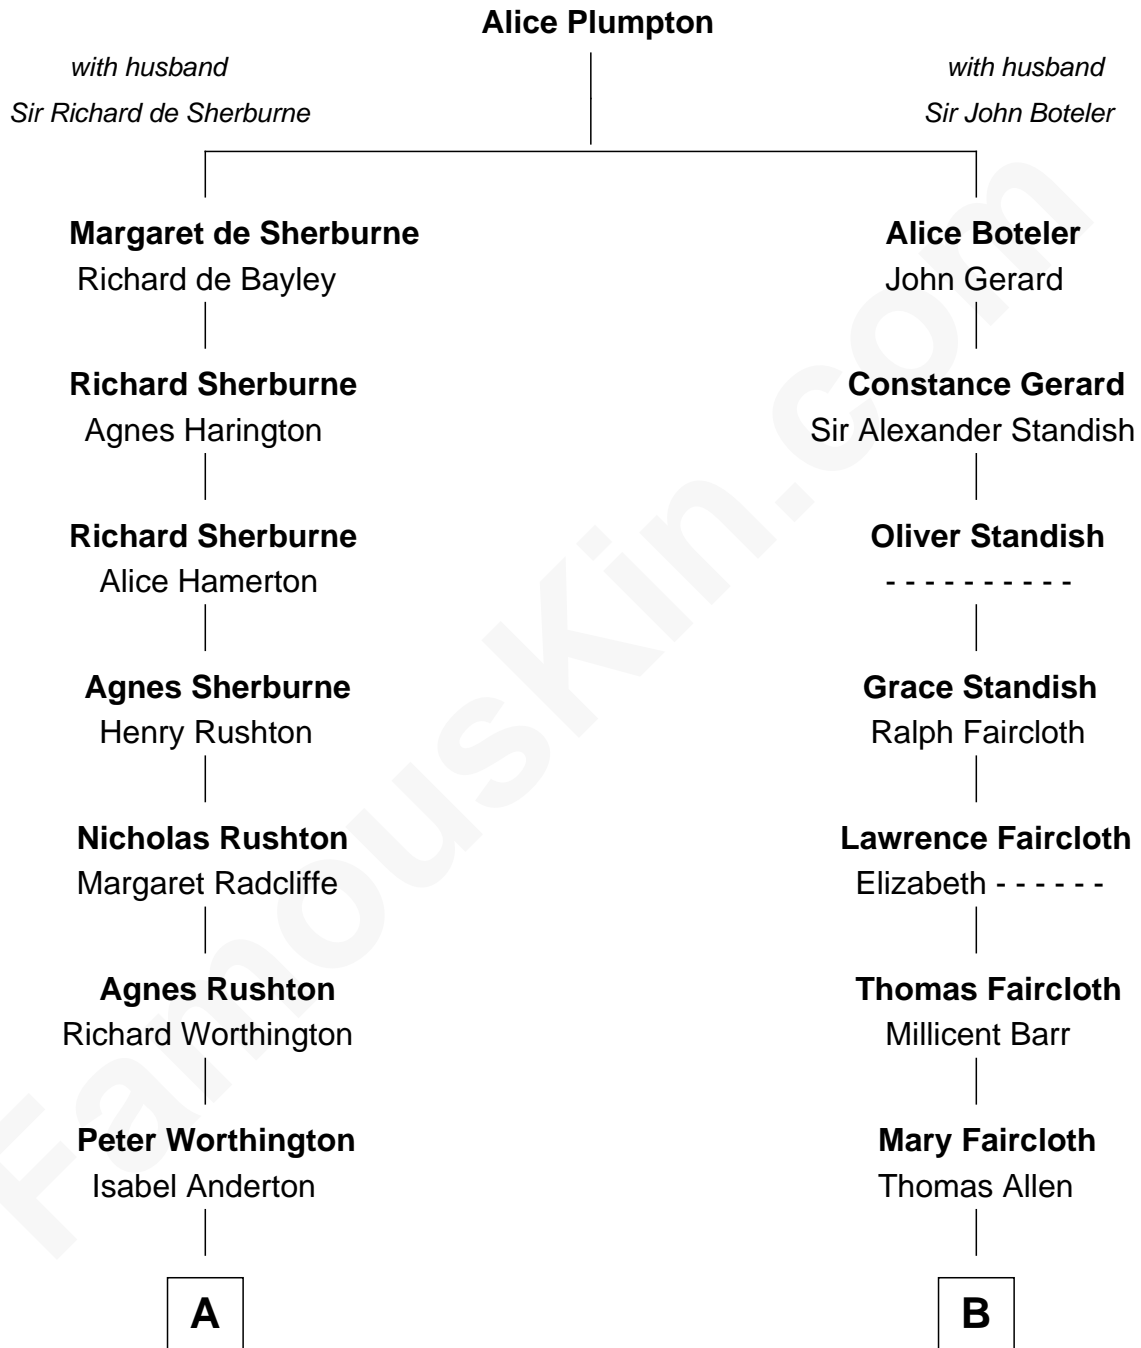

# FamousKin.com Relationship Chart of

**James Taylor**

*Singer-Songwriter*

18th cousin 3 times removed of

**George H. W. Bush**

*41st U.S. President*

**C**

**Granville Hall Leonard**

Eliza Ann Buffum

**Emily Roxanna Leonard**

Stanford Lyman Haynes

**Theodosia Haynes**

Alexander Taylor

**Dr. Isaac Montrose Taylor**

Gertrude Arline Woodard

**James Taylor**

*Singer-Songwriter*

**D**

**Prescott Sheldon Bush**

Dorothy Wear Walker

**George H. W. Bush**

*41st U.S. President*

FamousKin.com