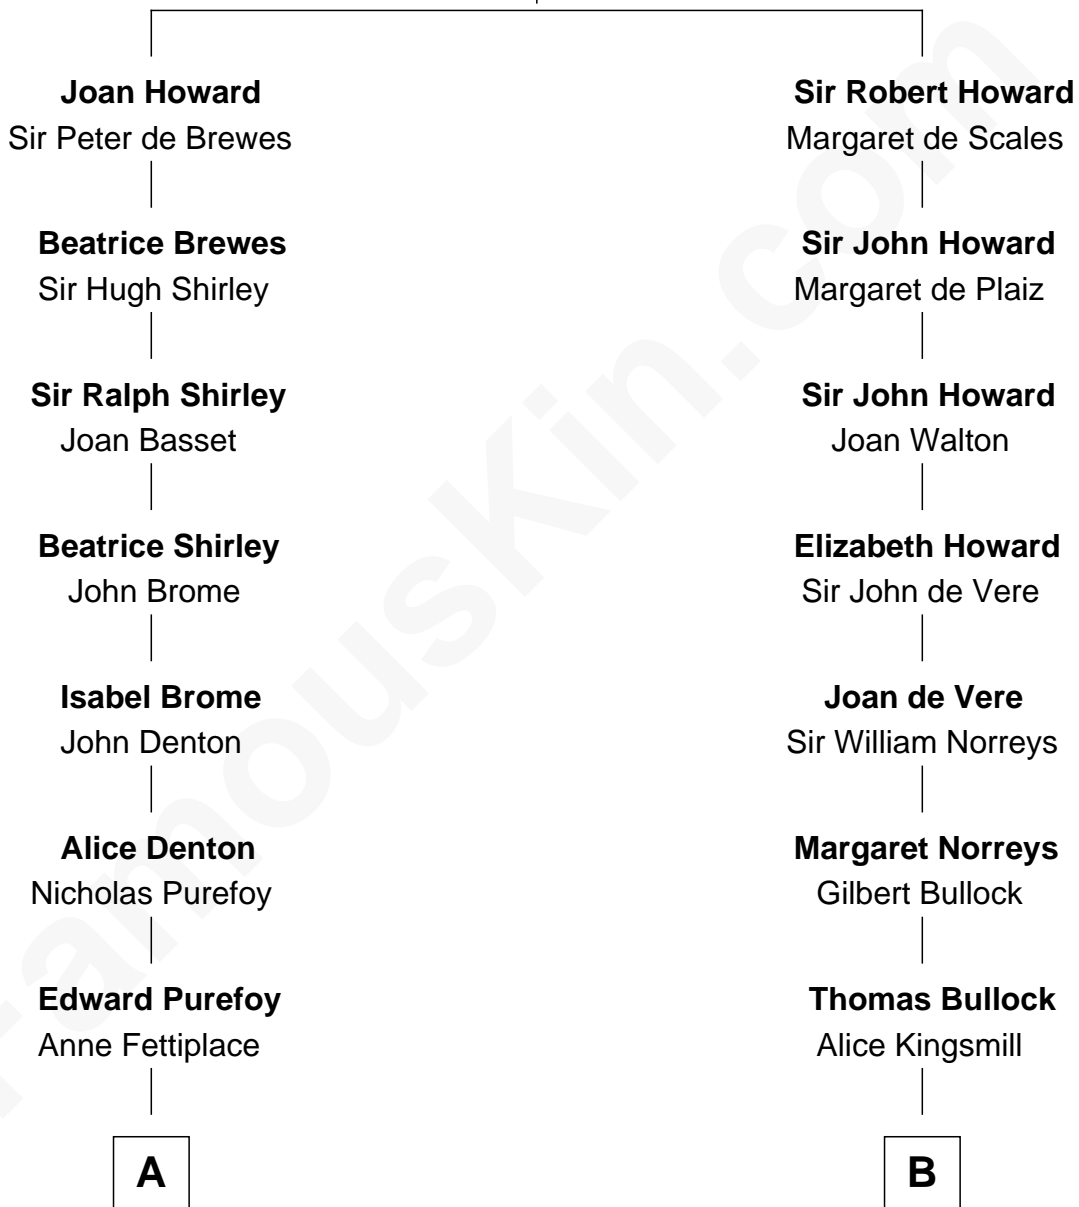

FamousKin.com Relationship Chart of

James Taylor

Singer-Songwriter

20th cousin 1 time removed of

George H. W. Bush

41st U.S. President

Sir John Howard

Alice de Bois

Dr. Isaac Montrose Taylor

James Taylor

Singer-Songwriter

D

Harriet Eleanor Fay

Rev. James Smith Bush

Samuel Prescott Bush

Flora Sheldon