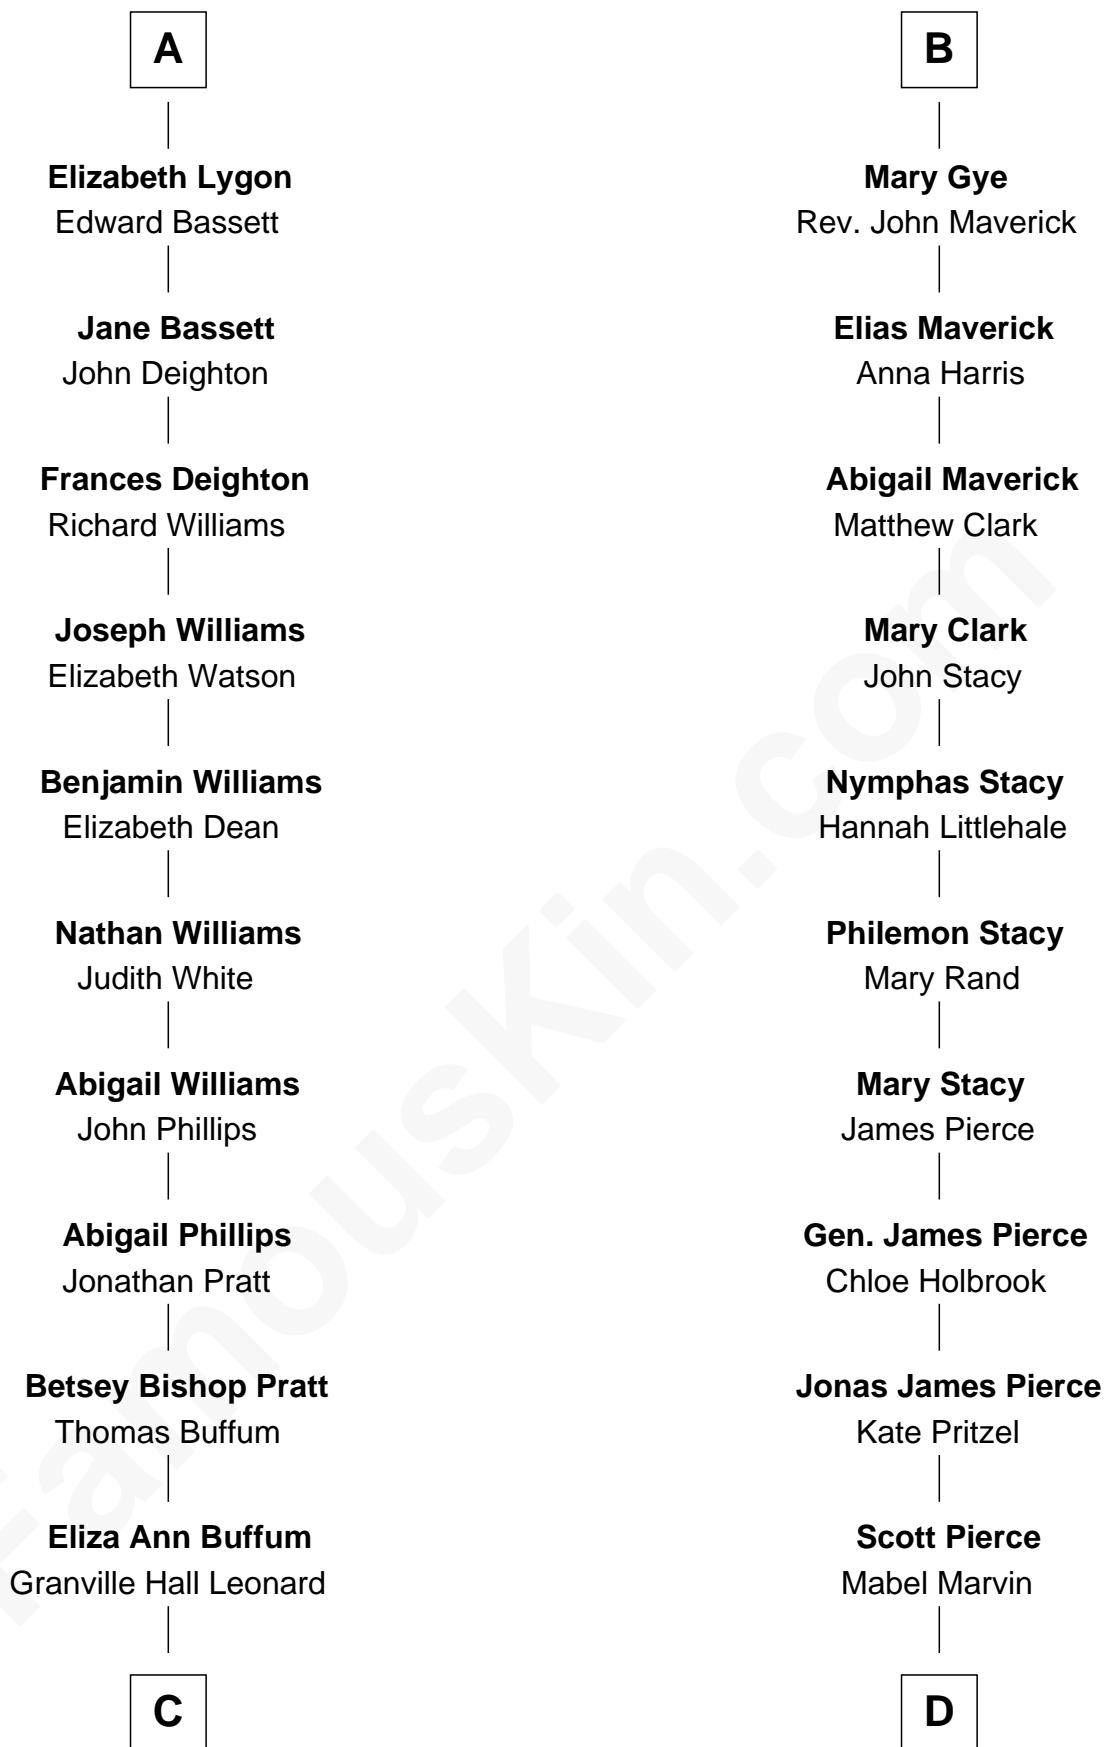

FamousKin.com Relationship Chart of

James Taylor

Singer-Songwriter

18th cousin 2 times removed of

Barbara (Pierce) Bush

First Lady of President George H.W. Bush

Richard Fitzalan
Eleanor Plantagenet

FamousKin.com