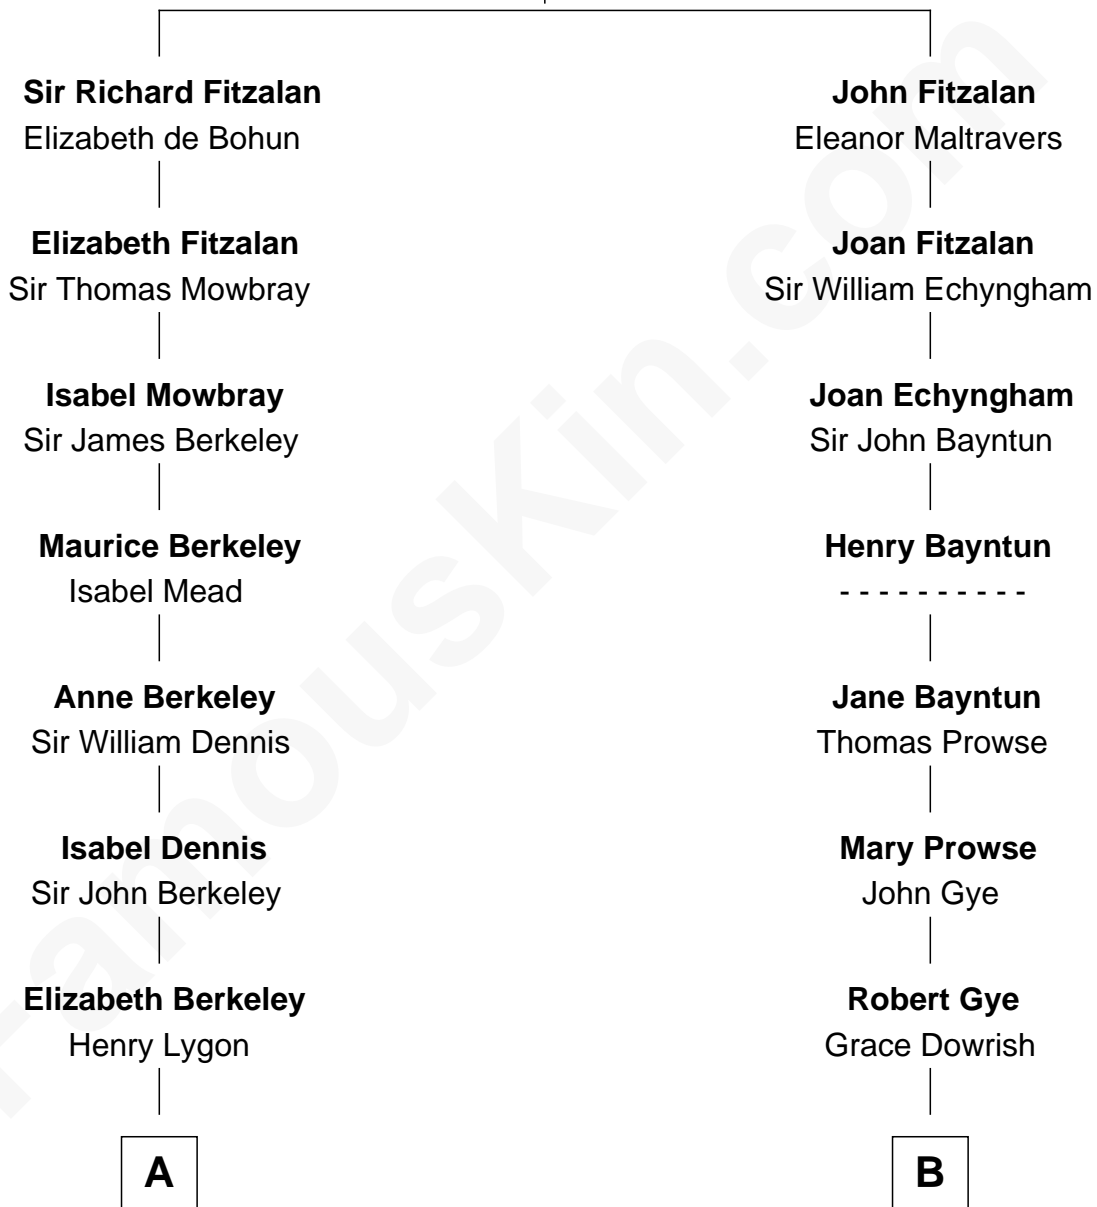

FamousKin.com Relationship Chart of

James Taylor

Singer-Songwriter

18th cousin 2 times removed of

Barbara (Pierce) Bush

First Lady of President George H.W. Bush

Richard Fitzalan
Eleanor Plantagenet

FamousKin.com