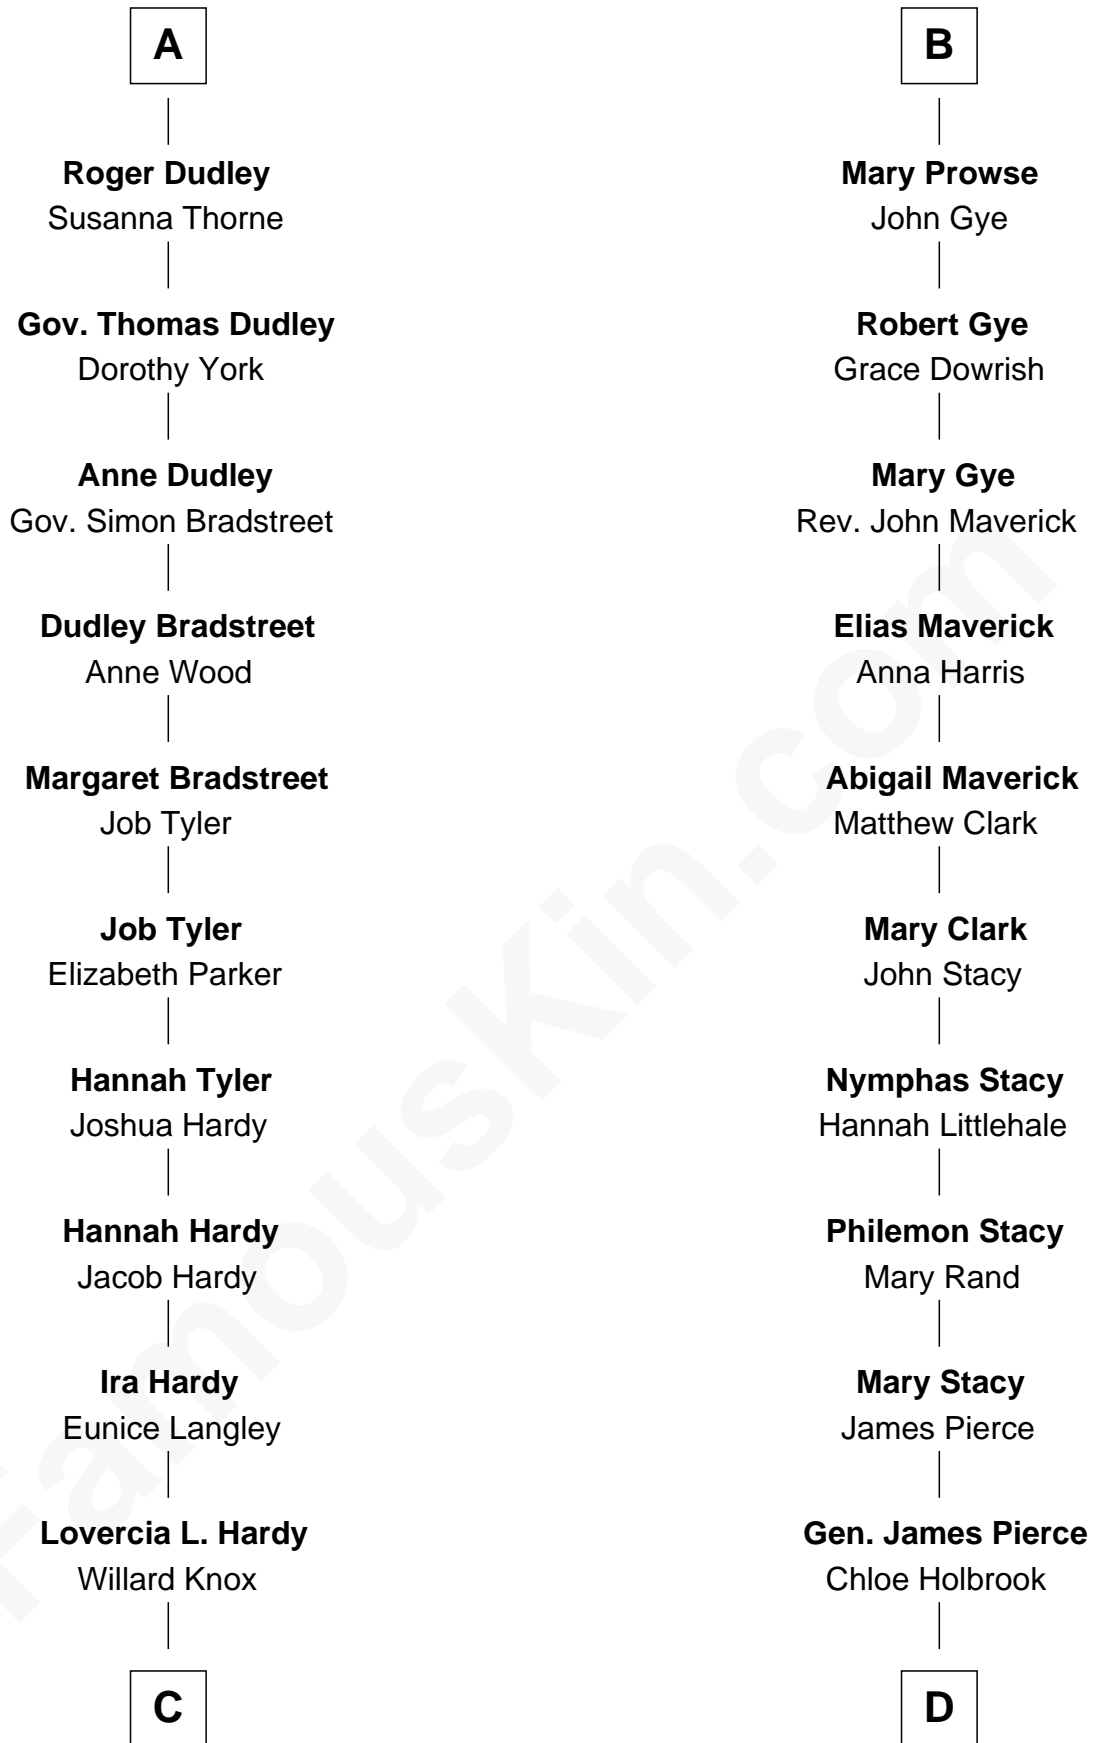

FamousKin.com Relationship Chart of

James Taylor
Singer-Songwriter

20th cousin of

Barbara (Pierce) Bush
First Lady of President George H.W. Bush

Sir Maurice de Berkeley
Eve la Zouche

Thomas de Berkeley
Katherine de Clyvedon

Sir John Berkeley
Elizabeth Betteshorne

Elizabeth Berkeley
Sir John Sutton

Sir Edmund Sutton
Joyce Tiptoft

Sir Edward Sutton
Cecily Willoughby

Sir John Sutton
Cecily Grey

Sir Henry Dudley
----- Ashton

Probable

A

Milicent de Berkeley
John Maltravers

Sir John Maltravers
Gwenthin -----

Eleanor Maltravers
John Fitzalan

Joan Fitzalan
Sir William Echyngham

Joan Echyngham
Sir John Bayntun

Henry Bayntun

Jane Bayntun
Thomas Prowse

B

C

Fred Charles Knox
Ruth Elizabeth Collins

Ella Angelique Knox
Henry Herman Woodard

Gertrude Arline Woodard
Dr. Isaac Montrose Taylor

James Taylor
Singer-Songwriter

D

Jonas James Pierce
Kate Pritzel