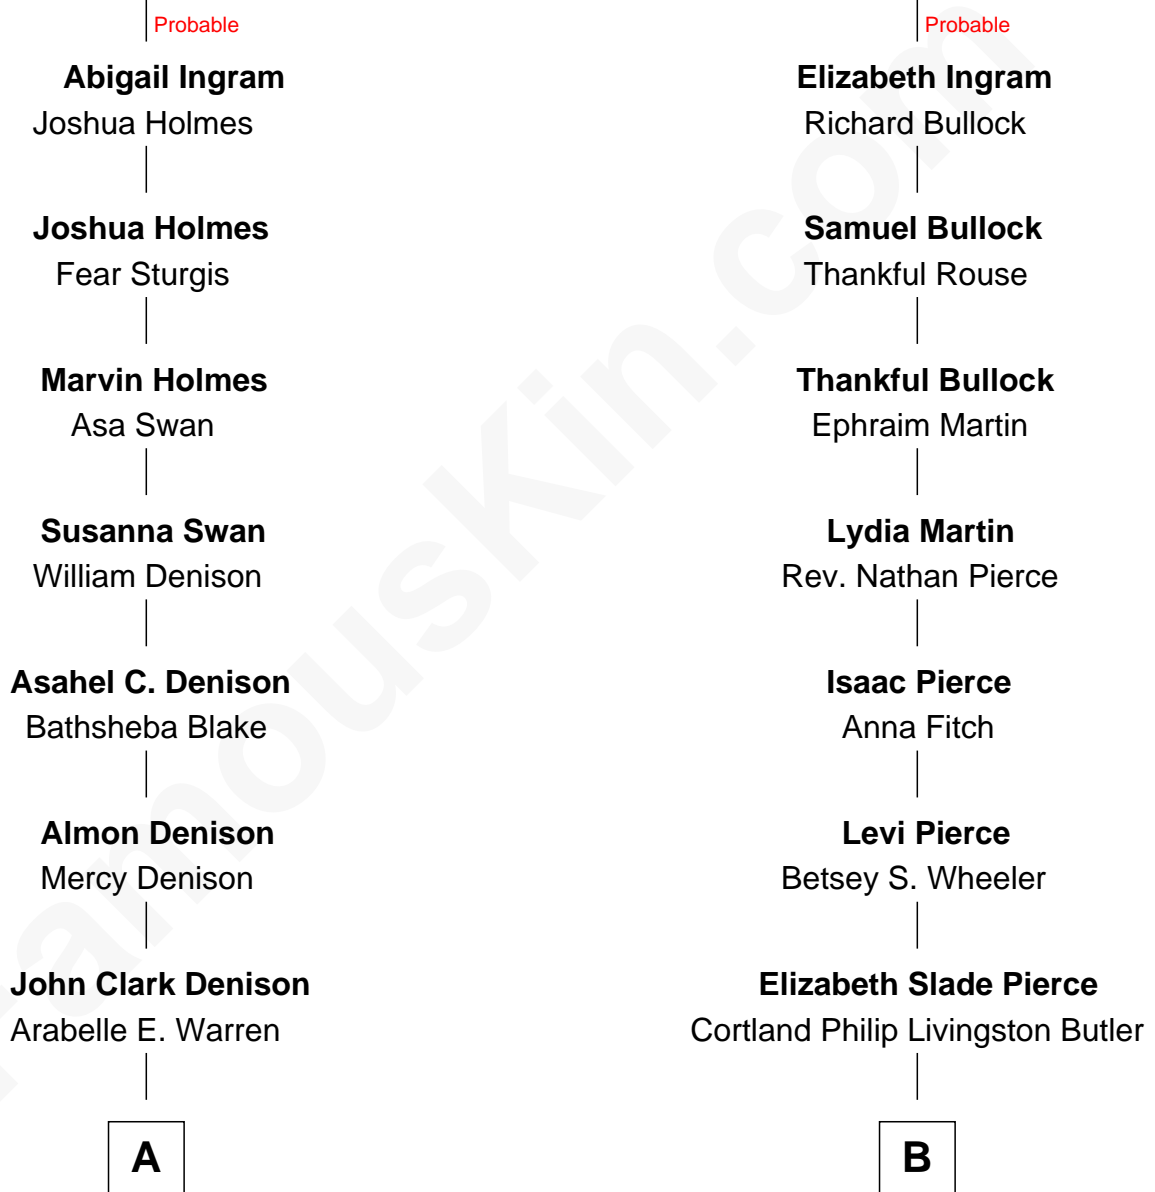

FamousKin.com Relationship Chart of

James Taylor

Singer-Songwriter

10th cousin 1 time removed of

George W. Bush

43rd U.S. President

Richard Ingram

A

Etta M. Denison

Henry Woodard

Henry Herman Woodard

Ella Angelique Knox

Gertrude Arline Woodard

Dr. Isaac Montrose Taylor

James Taylor

Singer-Songwriter

B

Mary Elizabeth Butler

Robert Emmet Sheldon

Flora Sheldon

Samuel Prescott Bush

Prescott Sheldon Bush

Dorothy Wear Walker

George Herbert Walker Bush