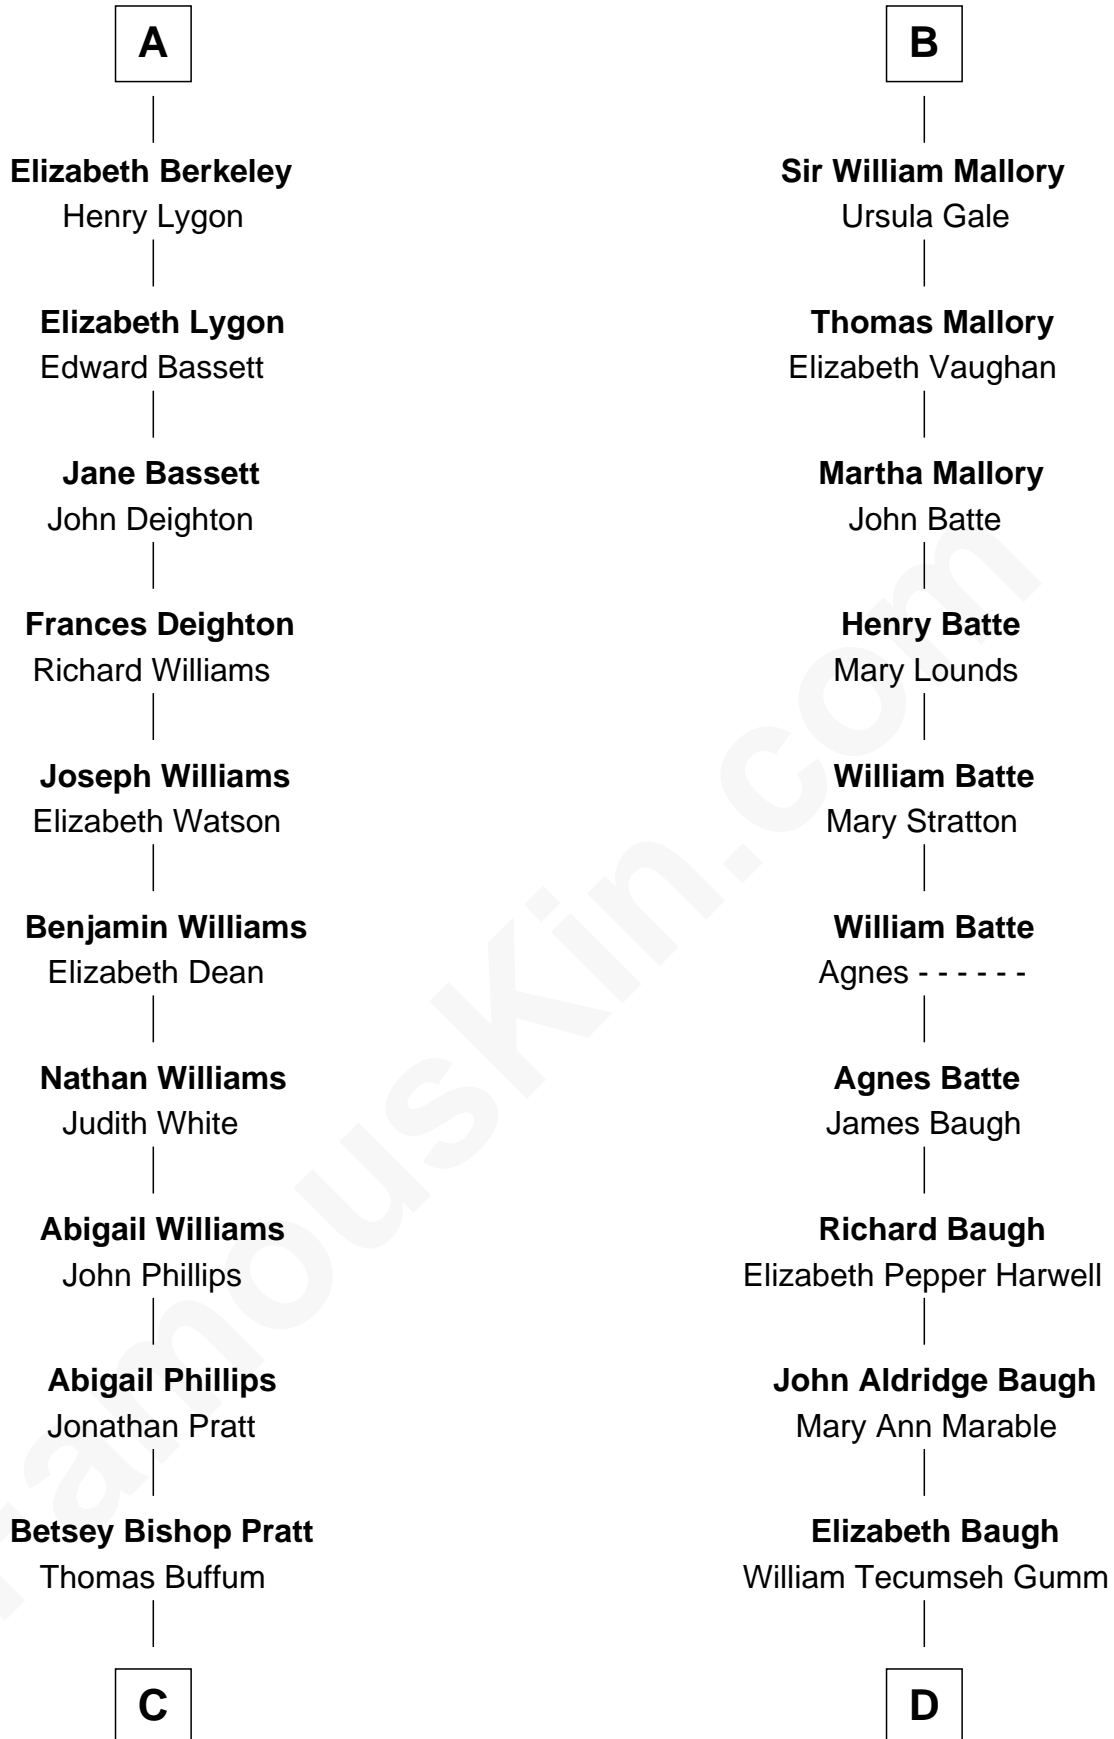

FamousKin.com Relationship Chart of

James Taylor

Singer-Songwriter

18th cousin 3 times removed of

Judy Garland

Singer and Movie Actress

Edmund Fitzalan

Alice de Warenne

Richard Fitzalan
Eleanor Plantagenet

Sir Richard Fitzalan
Elizabeth de Bohun

Elizabeth Fitzalan
Sir Thomas Mowbray

Isabel Mowbray
Sir James Berkeley

Maurice Berkeley
Isabel Mead

Anne Berkeley
Sir William Dennis

Isabel Dennis
Sir John Berkeley

A

Aline Fitzalan

Sir Roger le Strange

Lucy le Strange
Sir William Willoughby

Margery Willoughby
Sir William FitzHugh

Lora FitzHugh
Sir John Constable

Joan Constable
Sir William Mallory

Sir John Mallory
Margaret Thwaites

Sir William Mallory
Jane Norton

B

C

Eliza Ann Buffum
Granville Hall Leonard

Emily Roxanna Leonard
Stanford Lyman Haynes

Theodosia Haynes
Alexander Taylor

Dr. Isaac Montrose Taylor
Gertrude Arline Woodard