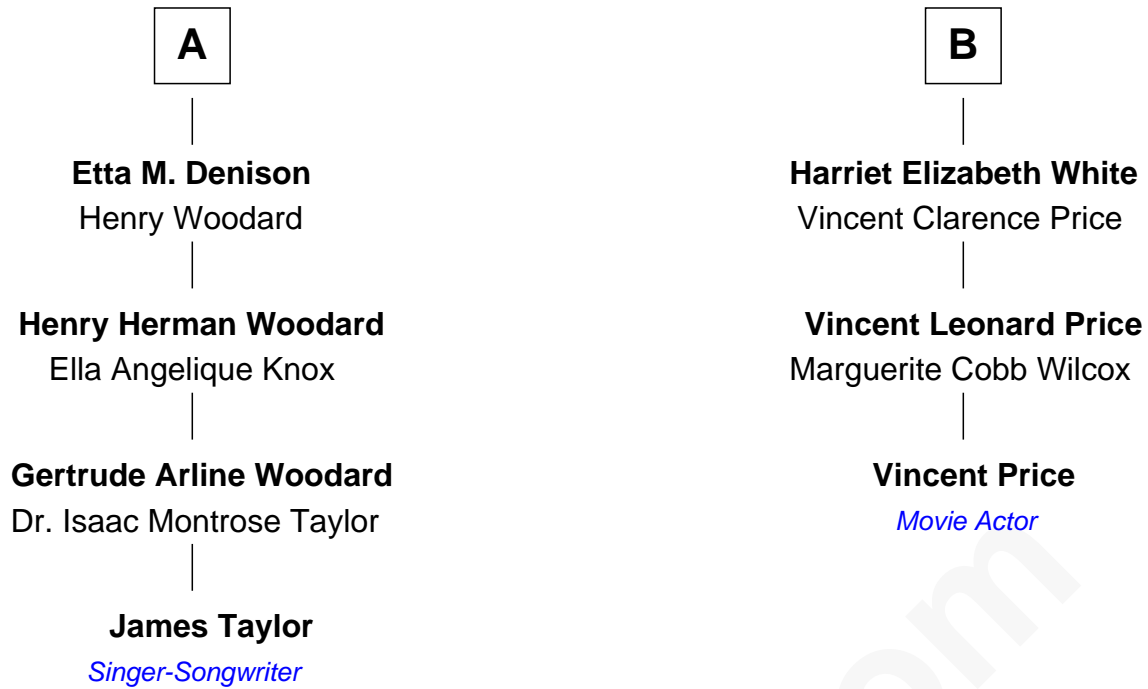

# FamousKin.com Relationship Chart of

**James Taylor**

*Singer-Songwriter*

9th cousin 1 time removed of

**Vincent Price**

*Movie Actor*

**John Warren**  
Margaret - - - - -

**John Warren**  
Michal Jennison

**John Warren**  
Abigail Hastings

**Samuel Warren**  
Tabitha Stone

**David Warren**  
Prudence Whipple

**Isaac Warren**  
Mercy Thomas

**William Warren**  
Eliza Ann Brown

**Arabelle E. Warren**  
John Clark Denison

**A**

**Mary Warren**  
John Bigelow

**Samuel Bigelow**  
Mary Flagg

**Samuel Bigelow**  
Ruth Warren

**Jedediah Bigelow**  
Thomasine Nurse

**Thomas Bigelow**  
Hannah Chase

**Mary Bigelow**  
Aaron White

**Russell Jesse White**  
Helena Anne Boynton

**B**

FamousKin.com