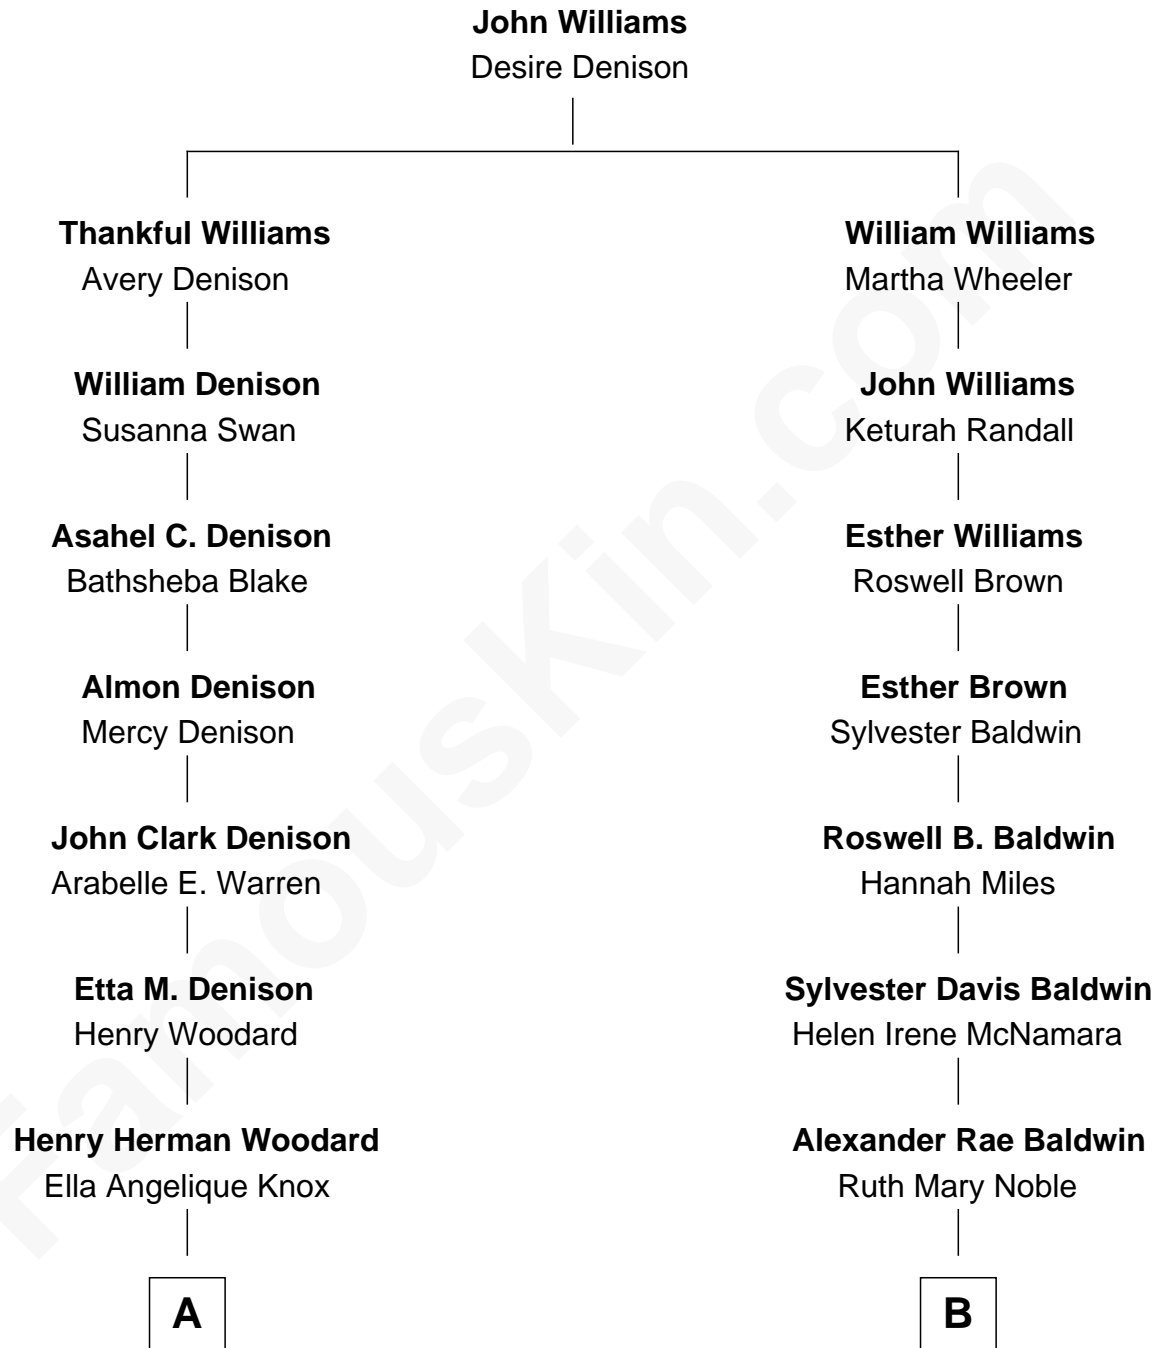

# FamousKin.com Relationship Chart of

**James Taylor**  
Singer-Songwriter

8th cousin of

**Alec Baldwin**  
Television and Movie Actor

**A**

**Gertrude Arline Woodard**  
Dr. Isaac Montrose Taylor

**James Taylor**  
*Singer-Songwriter*

**B**

**Alexander Rae Baldwin**  
Carol Newcomb Martineau

**Alec Baldwin**  
*Television and Movie Actor*

FamousKin.com