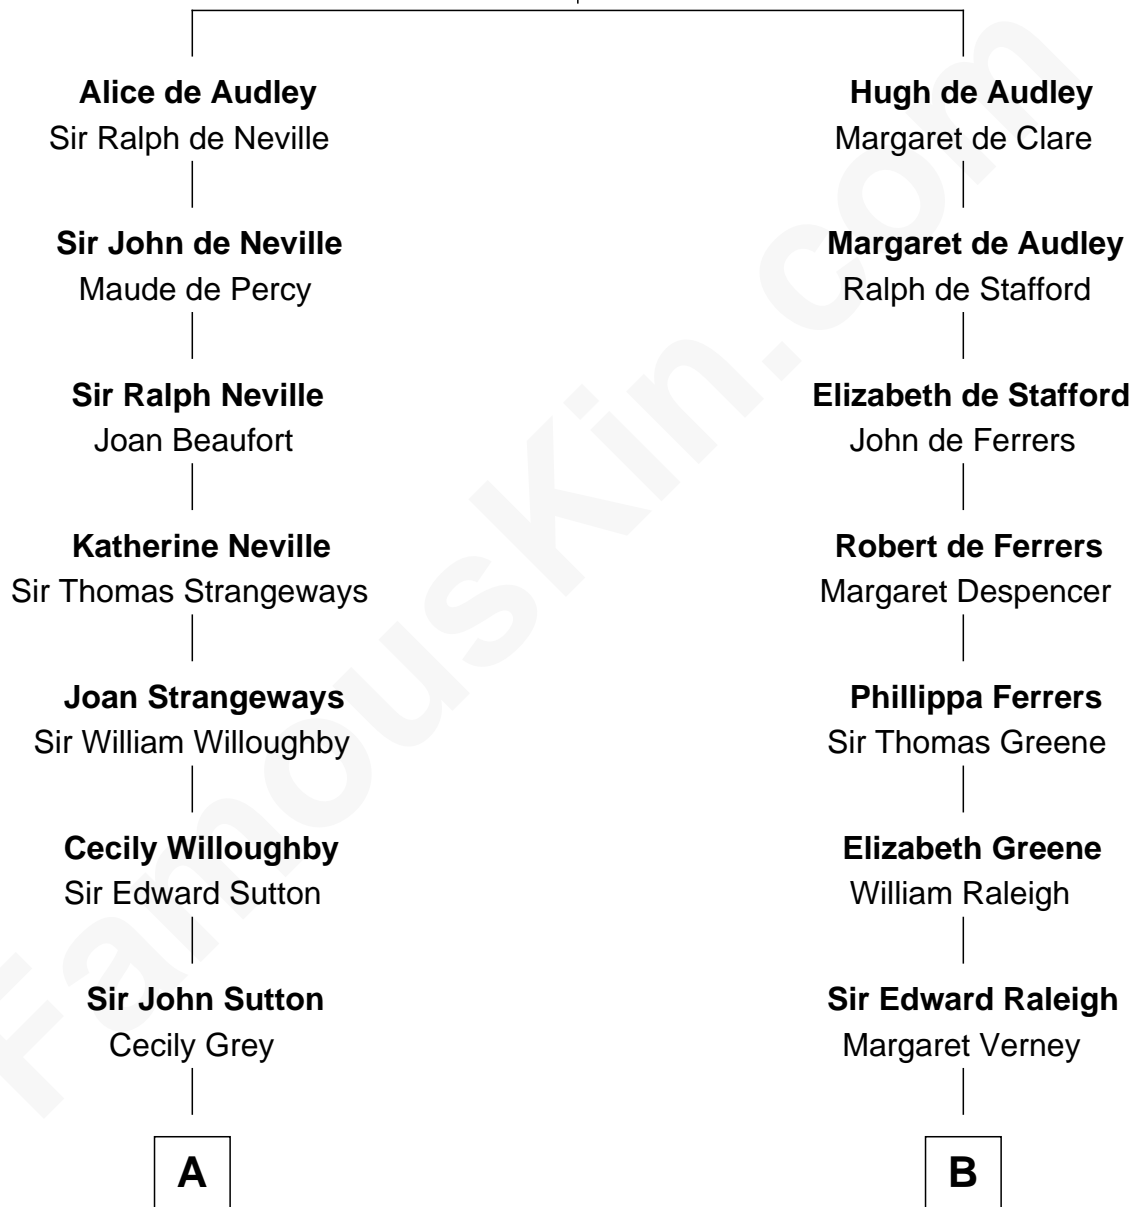

FamousKin.com Relationship Chart of

James Taylor

Singer-Songwriter

18th cousin 3 times removed of

Lucretia (Rudolph) Garfield

First Lady of President James Garfield

Sir Hugh I de Audley

Iseult de Mortimer

Dr. Isaac Montrose Taylor

James Taylor

Singer-Songwriter

D

Arabella Greene Mason

Zebulon Rudolph

Lucretia (Rudolph) Garfield

First Lady of James Garfield