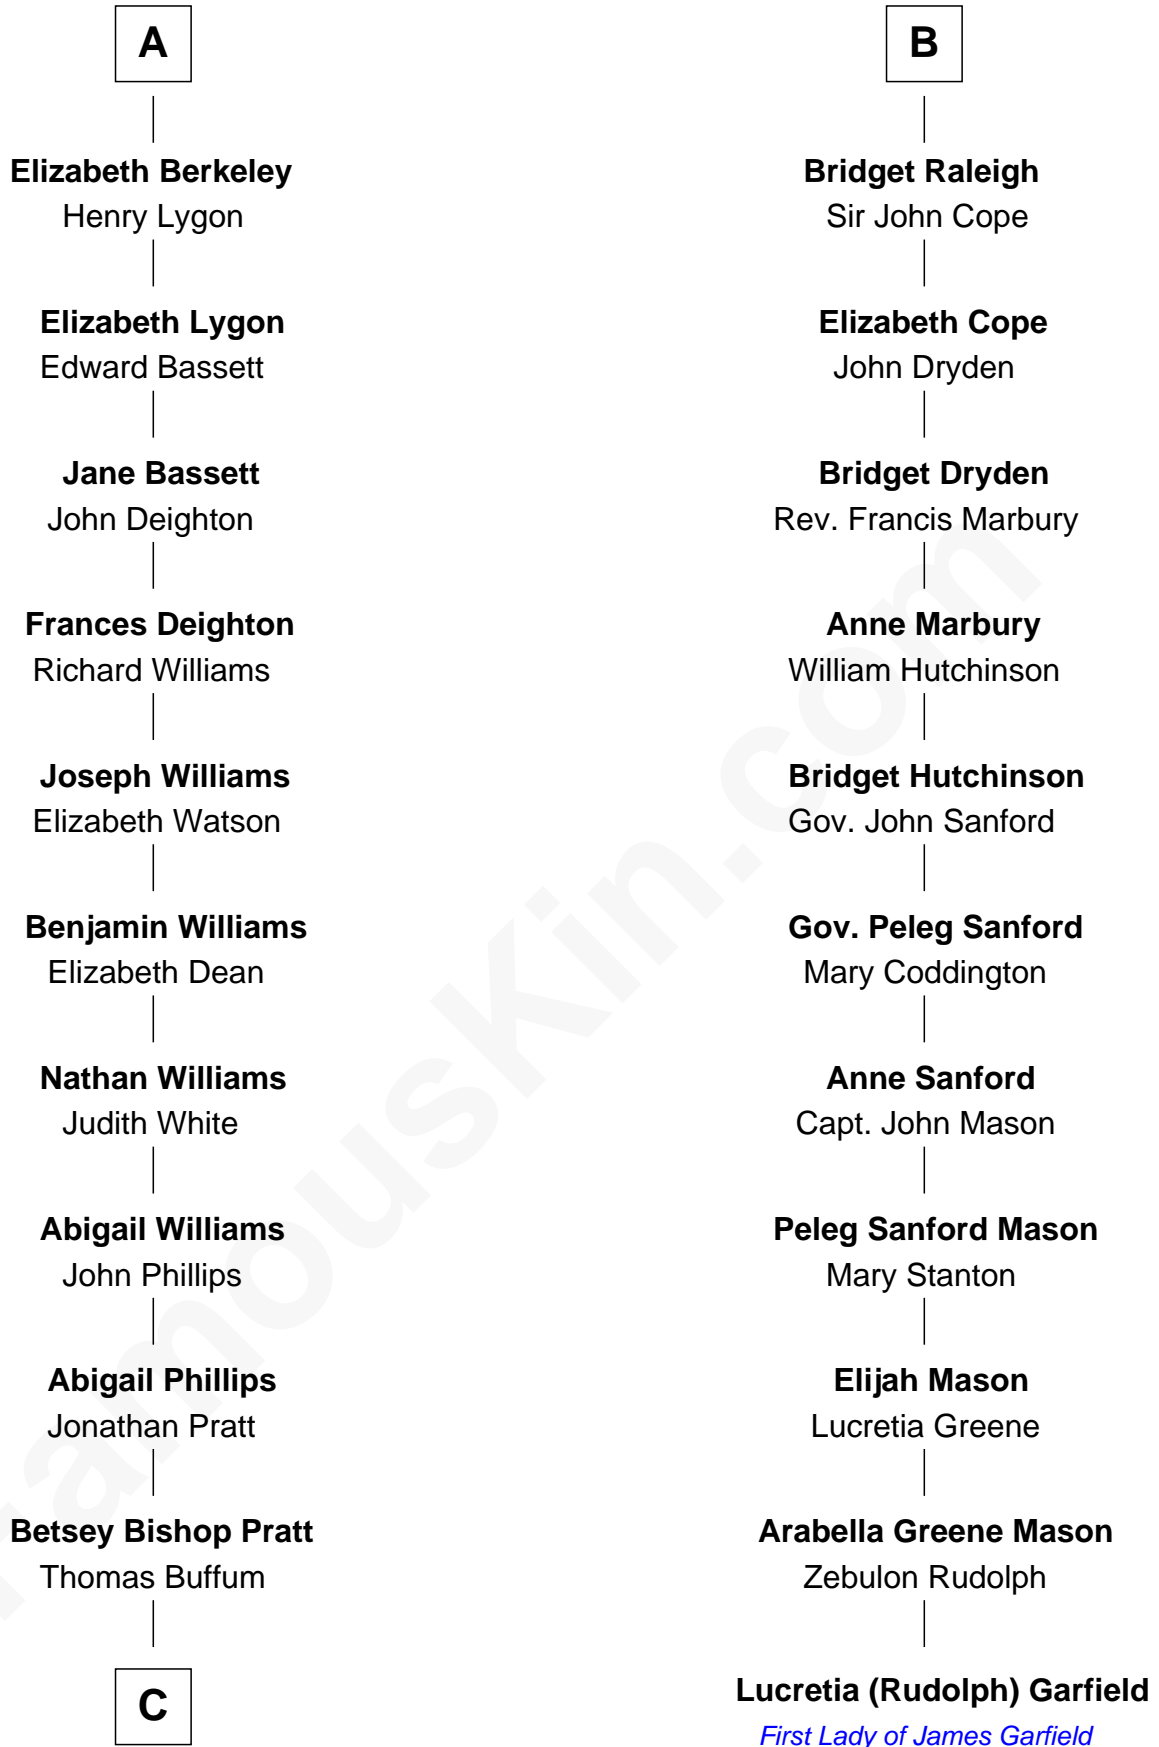

FamousKin.com Relationship Chart of

James Taylor

Singer-Songwriter

17th cousin 4 times removed of

Lucretia (Rudolph) Garfield

First Lady of President James Garfield

Edmund Fitzalan

Alice de Warenne

Richard Fitzalan
Eleanor Plantagenet

Sir Richard Fitzalan
Elizabeth de Bohun

Elizabeth Fitzalan
Sir Thomas Mowbray

Isabel Mowbray
Sir James Berkeley

Maurice Berkeley
Isabel Mead

Anne Berkeley
Sir William Dennis

Isabel Dennis
Sir John Berkeley

A

Mary Fitzalan
John le Strange

Ankaret le Strange
Sir Richard Talbot

Mary Talbot
Sir Thomas Greene

Sir Thomas Greene
Phillippa Ferrers

Elizabeth Greene
William Raleigh

Sir Edward Raleigh
Margaret Verney

Sir Edward Raleigh
Anne Chamberlayne

B

C

Eliza Ann Buffum
Granville Hall Leonard

Emily Roxanna Leonard
Stanford Lyman Haynes

Theodosia Haynes
Alexander Taylor

Dr. Isaac Montrose Taylor
Gertrude Arline Woodard