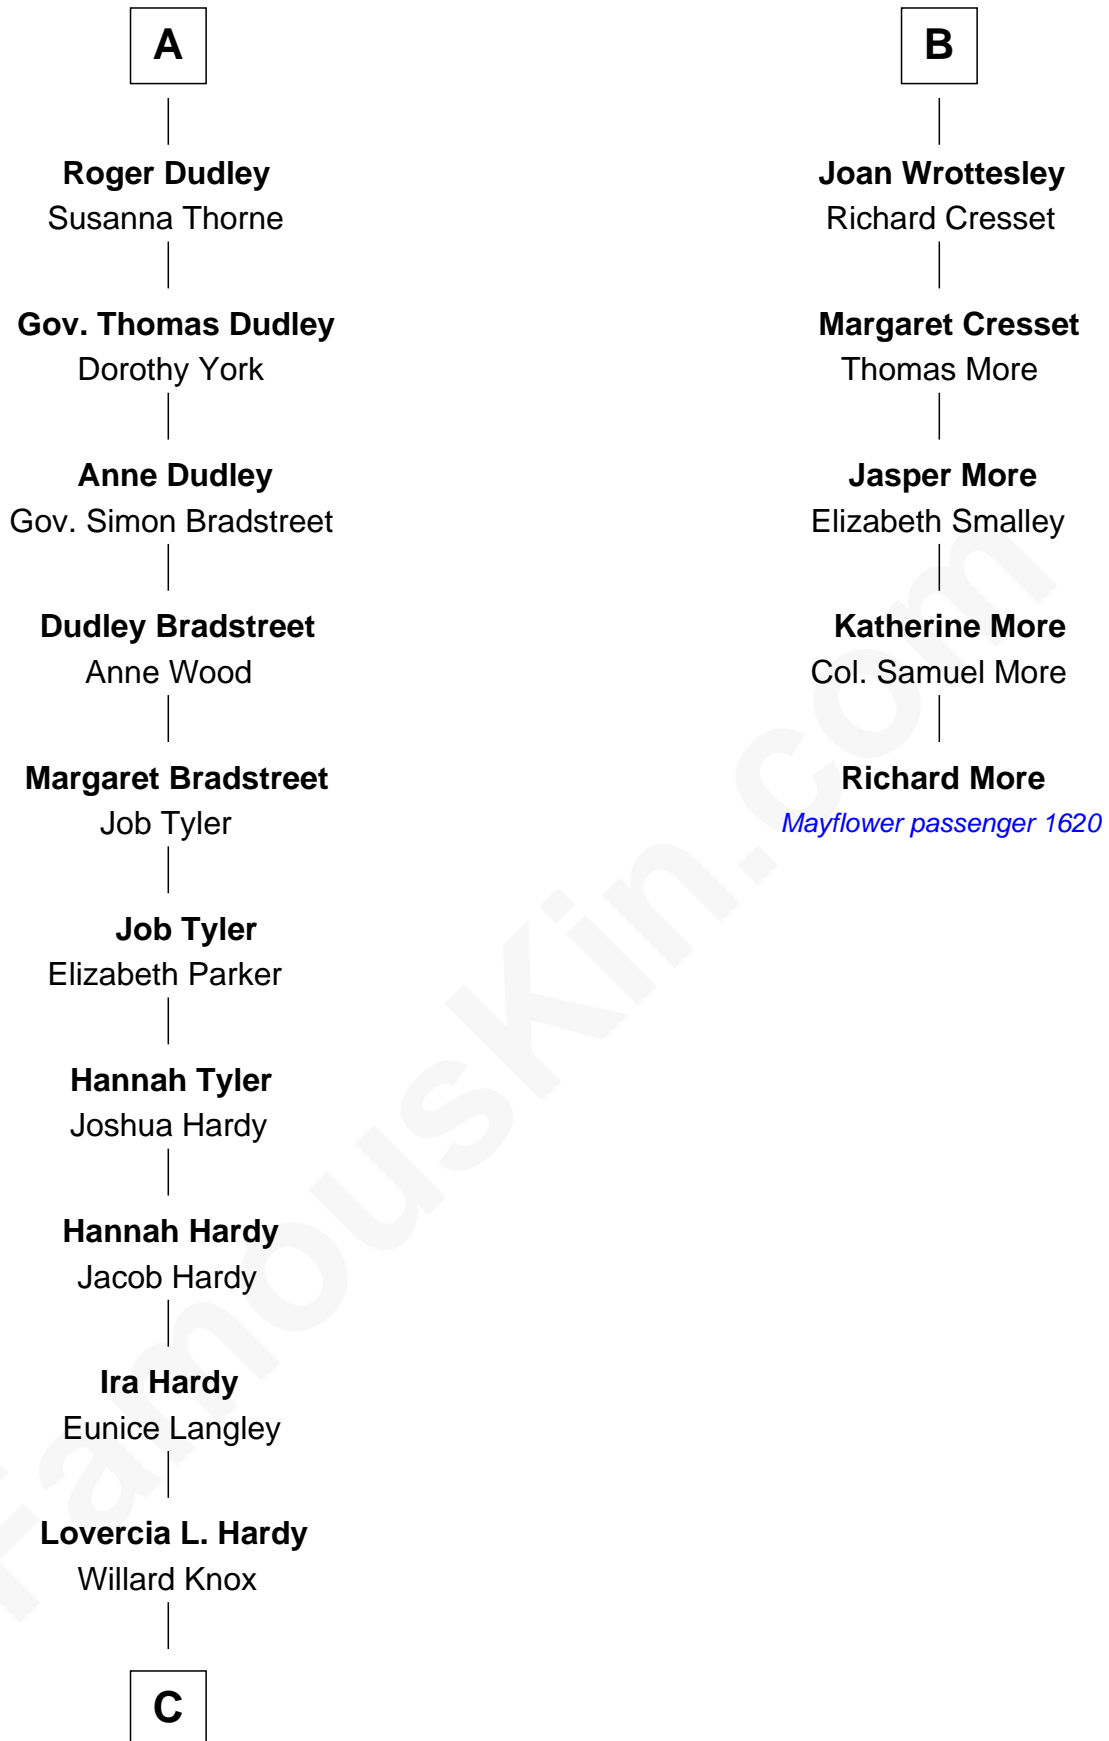

FamousKin.com Relationship Chart of

James Taylor

Singer-Songwriter

11th cousin 9 times removed of

Richard More

(c1614 - c1696) Mayflower passenger 1620

MAYFLOWER

Edward III, King of England

Philippa of Hainault

C

—
Fred Charles Knox
Ruth Elizabeth Collins

—
Ella Angelique Knox
Henry Herman Woodard

—
Gertrude Arline Woodard
Dr. Isaac Montrose Taylor

—
James Taylor
Singer-Songwriter

FamousKin.com