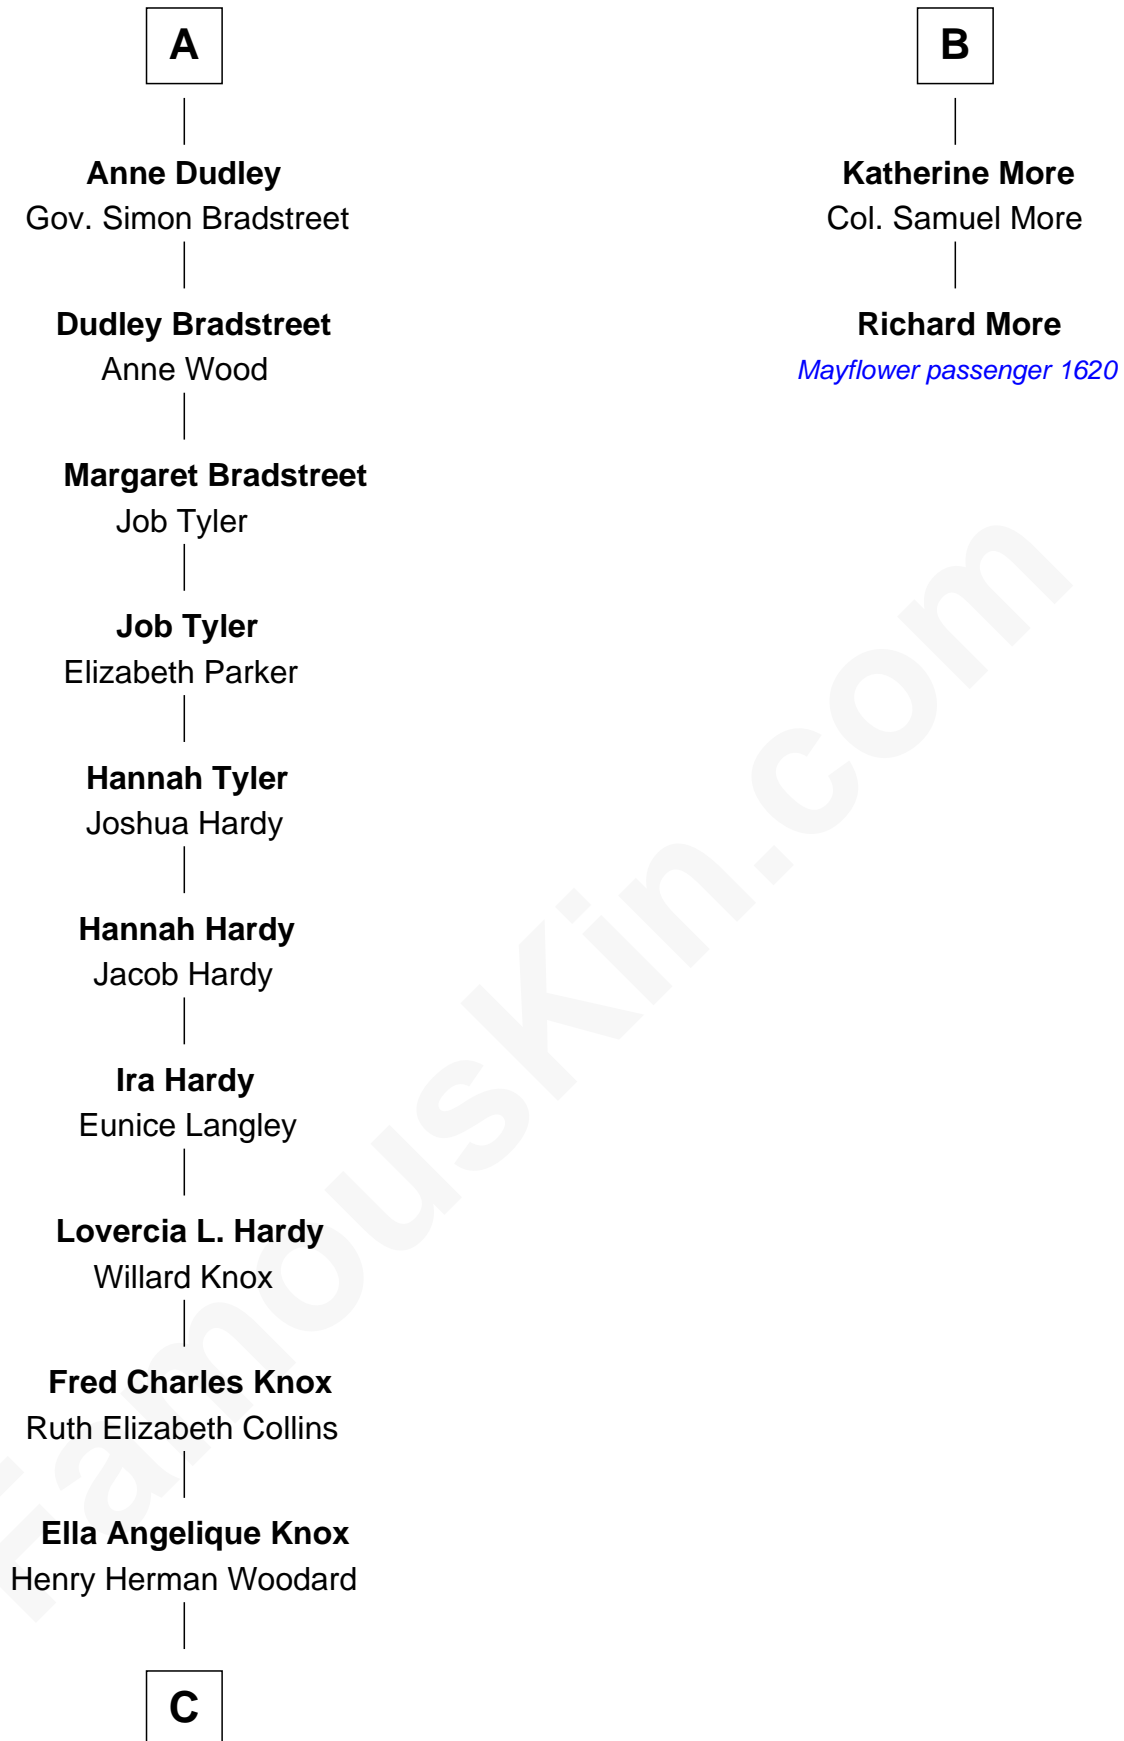

FamousKin.com Relationship Chart of

James Taylor

Singer-Songwriter

MAYFLOWER

8th cousin 10 times removed of

Richard More

(c1614 - c1696) Mayflower passenger 1620

C

Gertrude Arline Woodard

Dr. Isaac Montrose Taylor

James Taylor

Singer-Songwriter

FamousKin.com