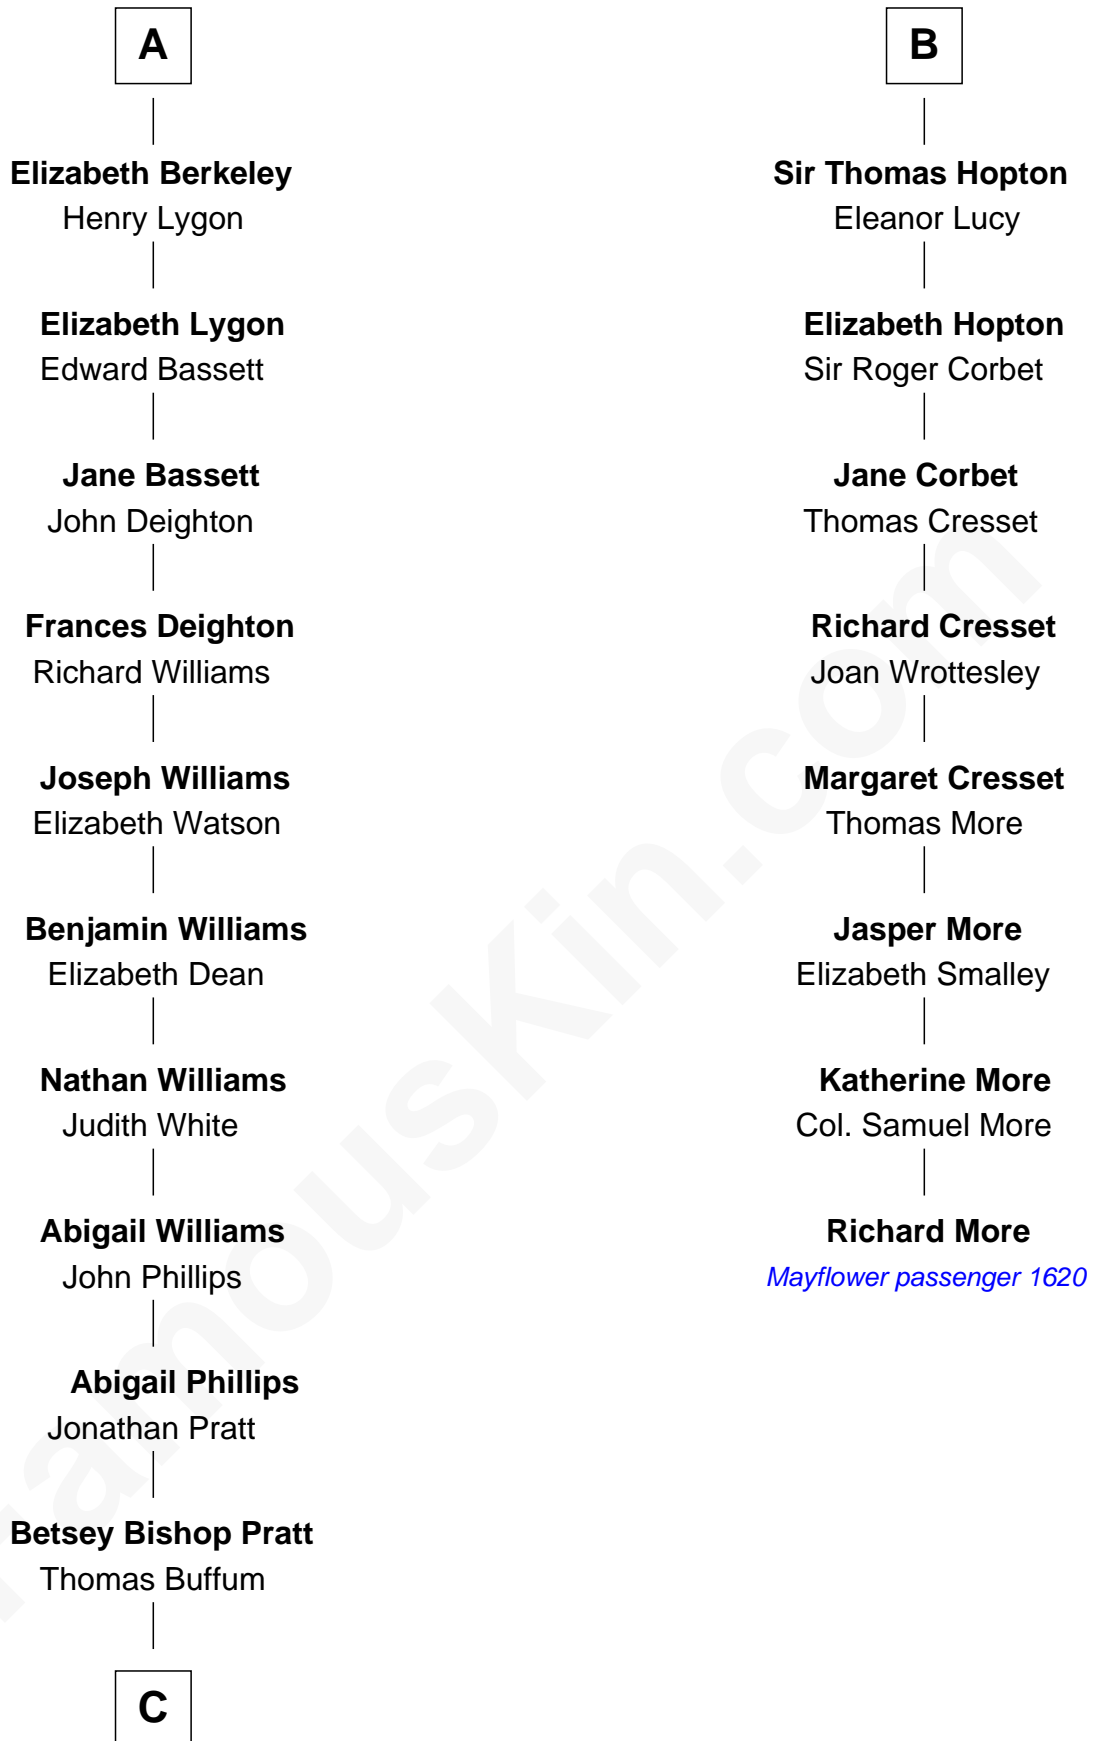

# FamousKin.com Relationship Chart of

**James Taylor**

*Singer-Songwriter*

14th cousin 7 times removed of

**Richard More**

*(c1614 - c1696) Mayflower passenger 1620*

**MAYFLOWER**

**Humphrey de Bohun**

Elizabeth Plantagenet

**Sir William de Bohun**  
Elizabeth de Badlesmere

**Elizabeth de Bohun**  
Sir Richard Fitzalan

**Elizabeth Fitzalan**  
Sir Thomas Mowbray

**Isabel Mowbray**  
Sir James Berkeley

**Maurice Berkeley**  
Isabel Mead

**Anne Berkeley**  
Sir William Dennis

**Isabel Dennis**  
Sir John Berkeley

**A**

**Eleanor de Bohun**  
Sir James le Boteler

**Pernel le Boteler**  
Sir Gilbert Talbot

**Elizabeth Talbot**  
Sir Henry de Grey

**Richard Grey**  
Blanche de la Vache

**Alice Grey**  
Sir William Burley

**Elizabeth Burley**  
Sir John Hopton

**Sir Walter Hopton**  
Joan Mortimer

**B**

**C**

**Eliza Ann Buffum**  
Granville Hall Leonard