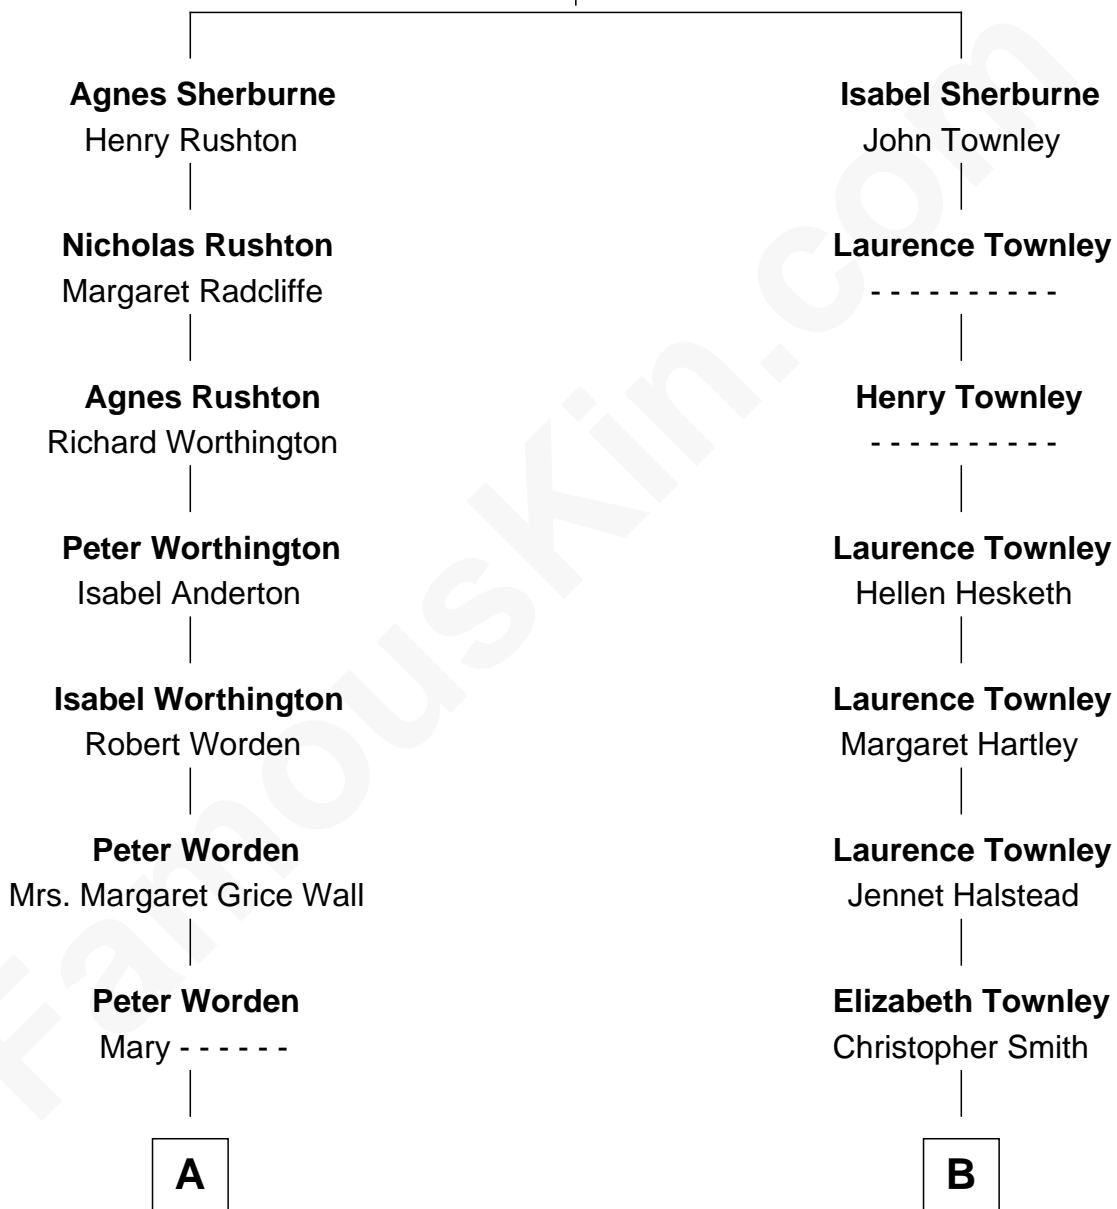

FamousKin.com Relationship Chart of

James Taylor

Singer-Songwriter

16th cousin 2 times removed of

Adlai Stevenson II

31st Governor of Illinois

Richard Sherburne

Alice Hamerton

C

—
Dr. Isaac Montrose Taylor

Gertrude Arline Woodard

—
James Taylor

Singer-Songwriter

FamousKin.com