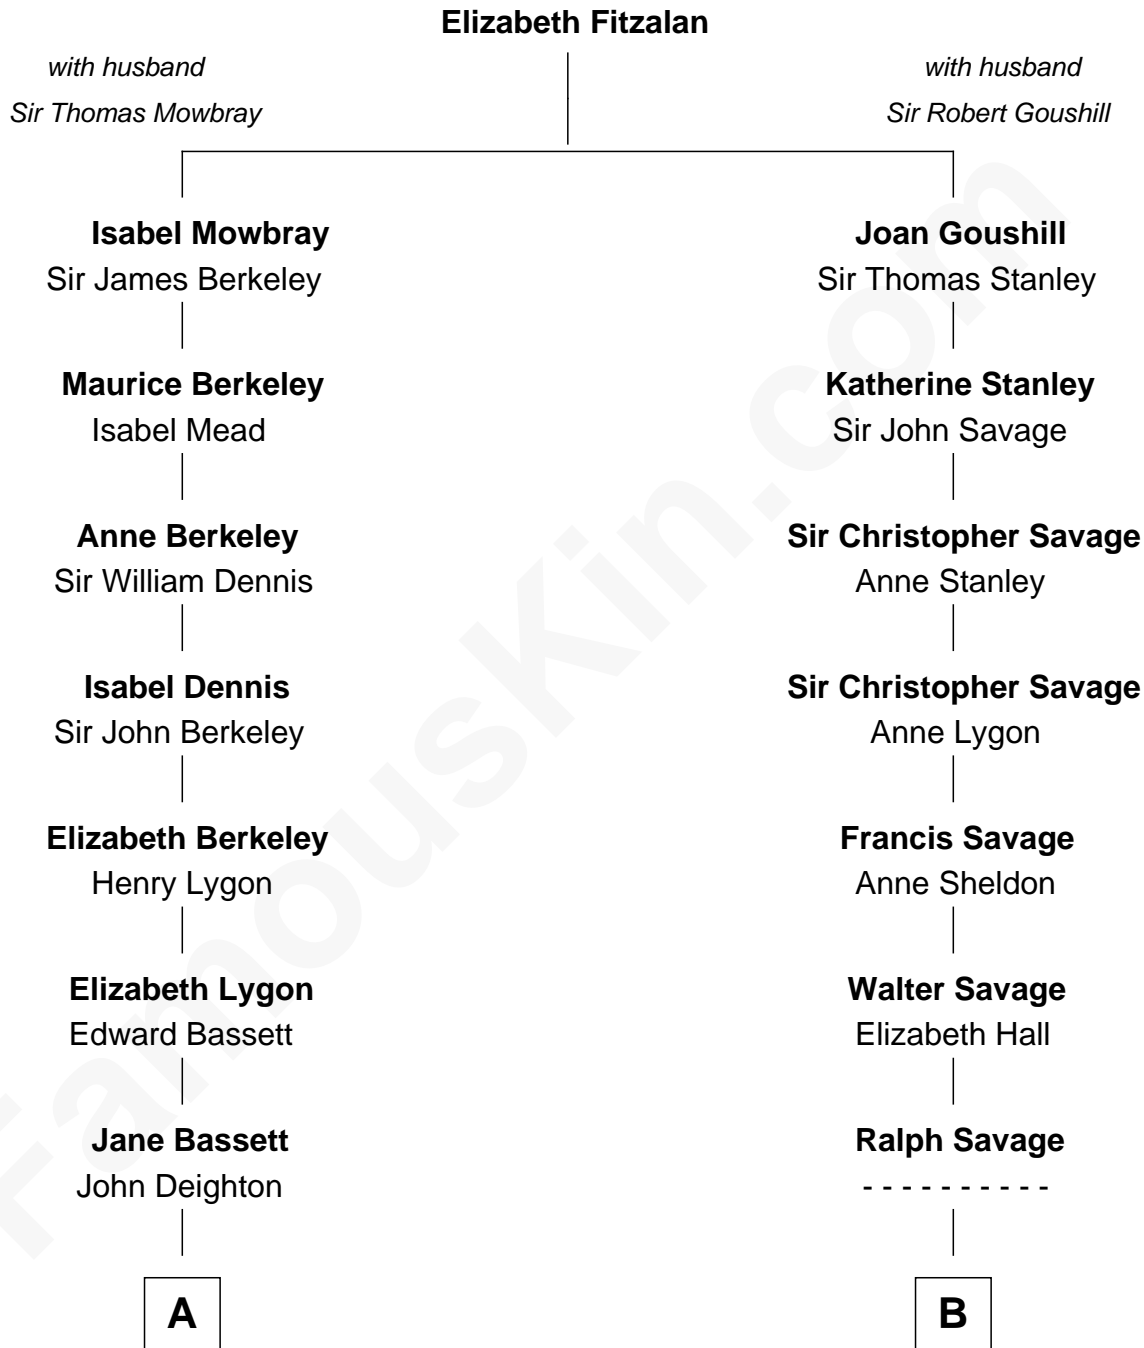

FamousKin.com Relationship Chart of

James Taylor

Singer-Songwriter

16th cousin 2 times removed of

Adlai Stevenson II

31st Governor of Illinois

C

—
Dr. Isaac Montrose Taylor

Gertrude Arline Woodard

—
James Taylor

Singer-Songwriter

FamousKin.com