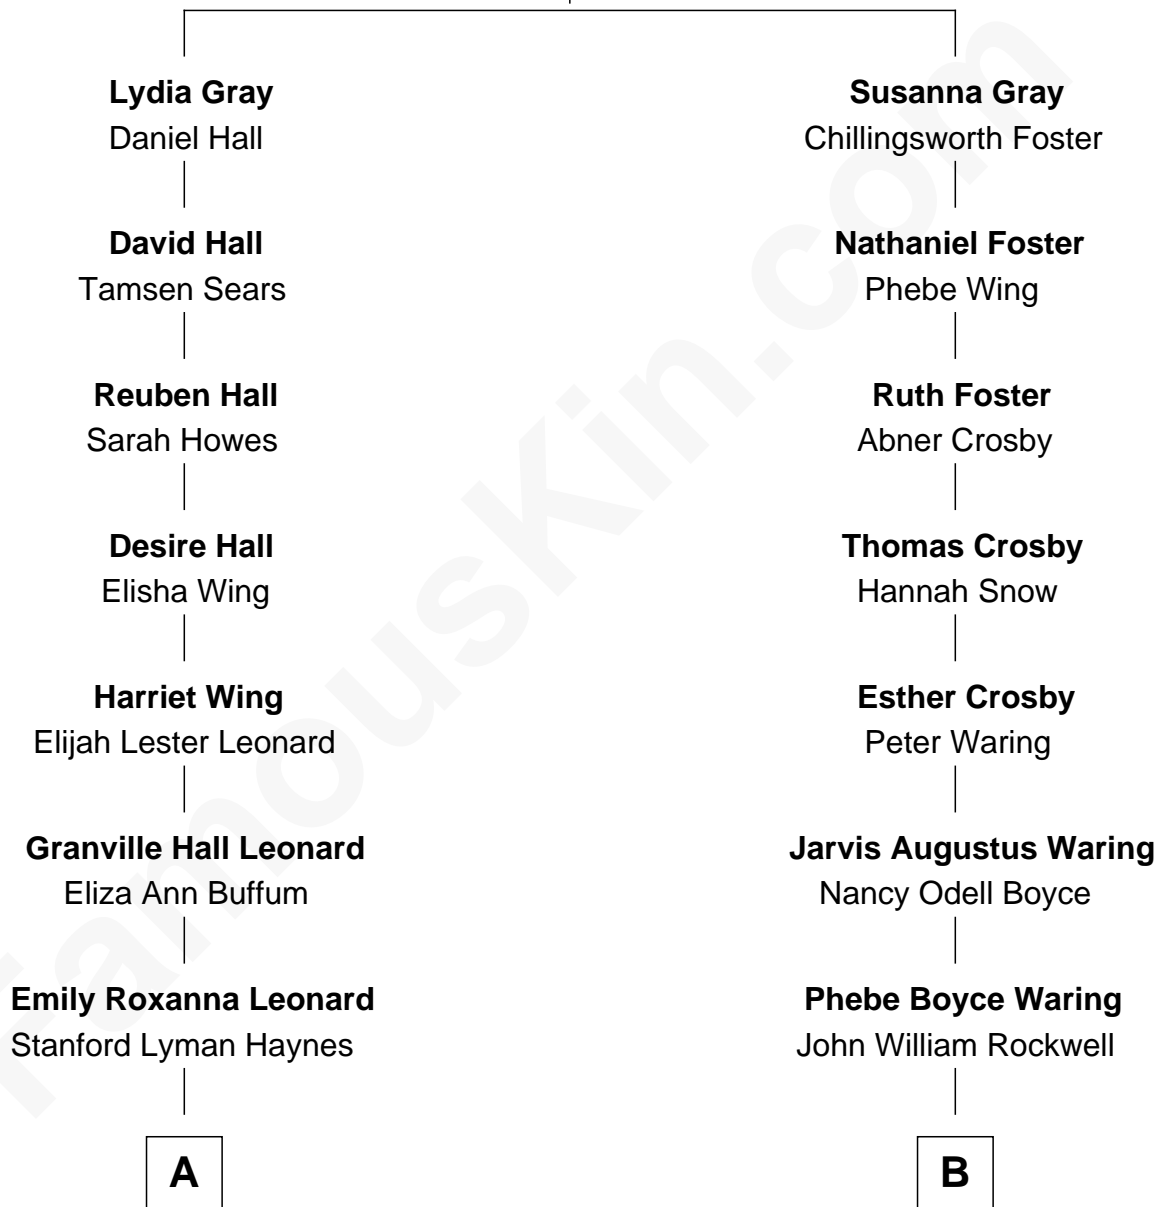

FamousKin.com Relationship Chart of

James Taylor

Singer-Songwriter

8th cousin 1 time removed of

Norman Rockwell

American Artist

John Gray
Susanna Clark

FamousKin.com