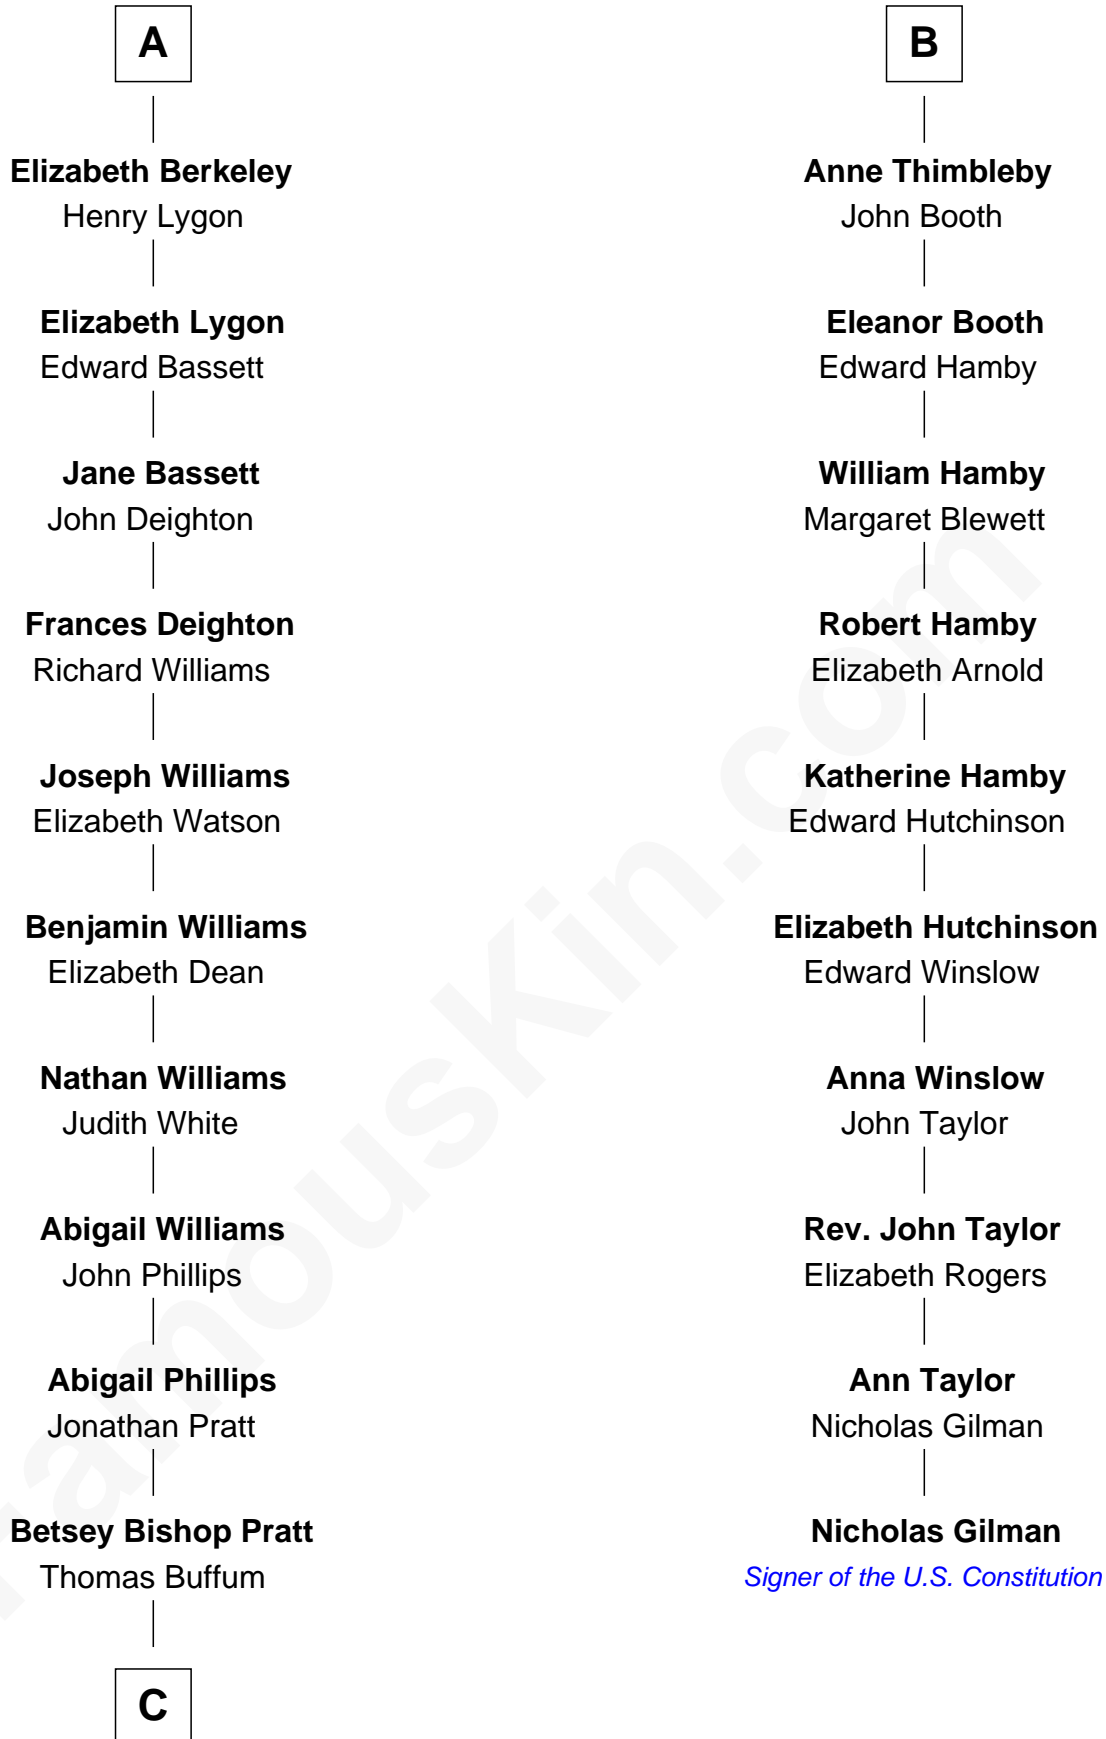

FamousKin.com Relationship Chart of

James Taylor

Singer-Songwriter

16th cousin 5 times removed of

Nicholas Gilman

Signer of the U.S. Constitution

Bartholomew de Badlesmere

Margaret de Clare

Elizabeth de Badlesmere

Sir William de Bohun

Elizabeth de Bohun

Sir Richard Fitzalan

Elizabeth Fitzalan

Sir Thomas Mowbray

Isabel Mowbray

Sir James Berkeley

Sir Hugh Willoughby

Margery Willoughby

Sir Godfrey Hilton

Elizabeth Hilton

Richard Thimbleby

B

C

Eliza Ann Buffum
Granville Hall Leonard

Emily Roxanna Leonard
Stanford Lyman Haynes

Theodosia Haynes
Alexander Taylor

Dr. Isaac Montrose Taylor
Gertrude Arline Woodard

James Taylor
Singer-Songwriter

FamousKin.com