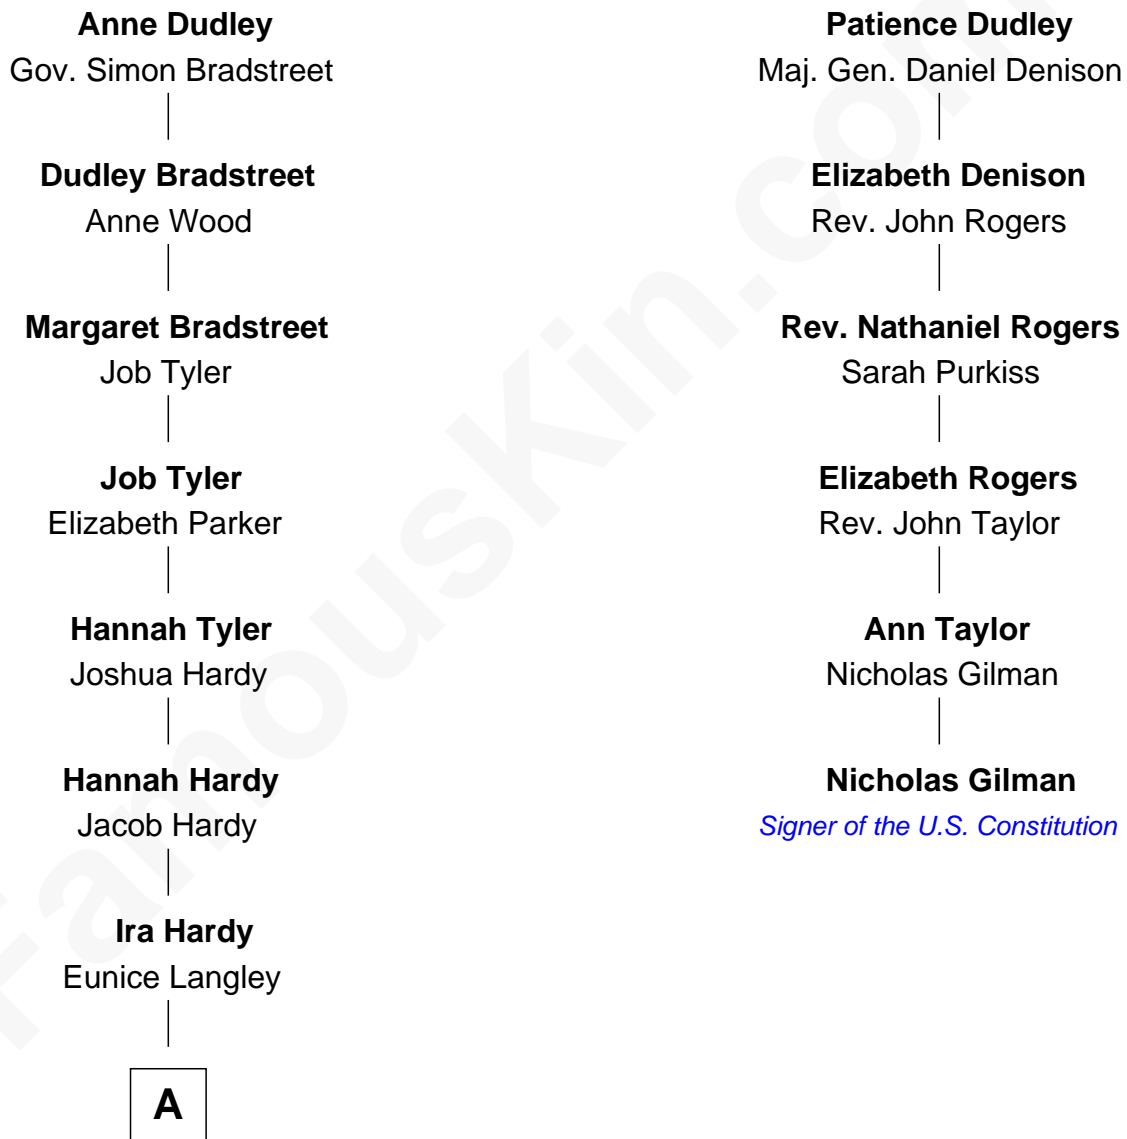

FamousKin.com Relationship Chart of

James Taylor

Singer-Songwriter

5th cousin 6 times removed of

Nicholas Gilman

Signer of the U.S. Constitution

Gov. Thomas Dudley

Dorothy York

A

—
Lovercia L. Hardy

Willard Knox

—
Fred Charles Knox

Ruth Elizabeth Collins

—
Ella Angelique Knox

Henry Herman Woodard

—
Gertrude Arline Woodard

Dr. Isaac Montrose Taylor

—
James Taylor

Singer-Songwriter