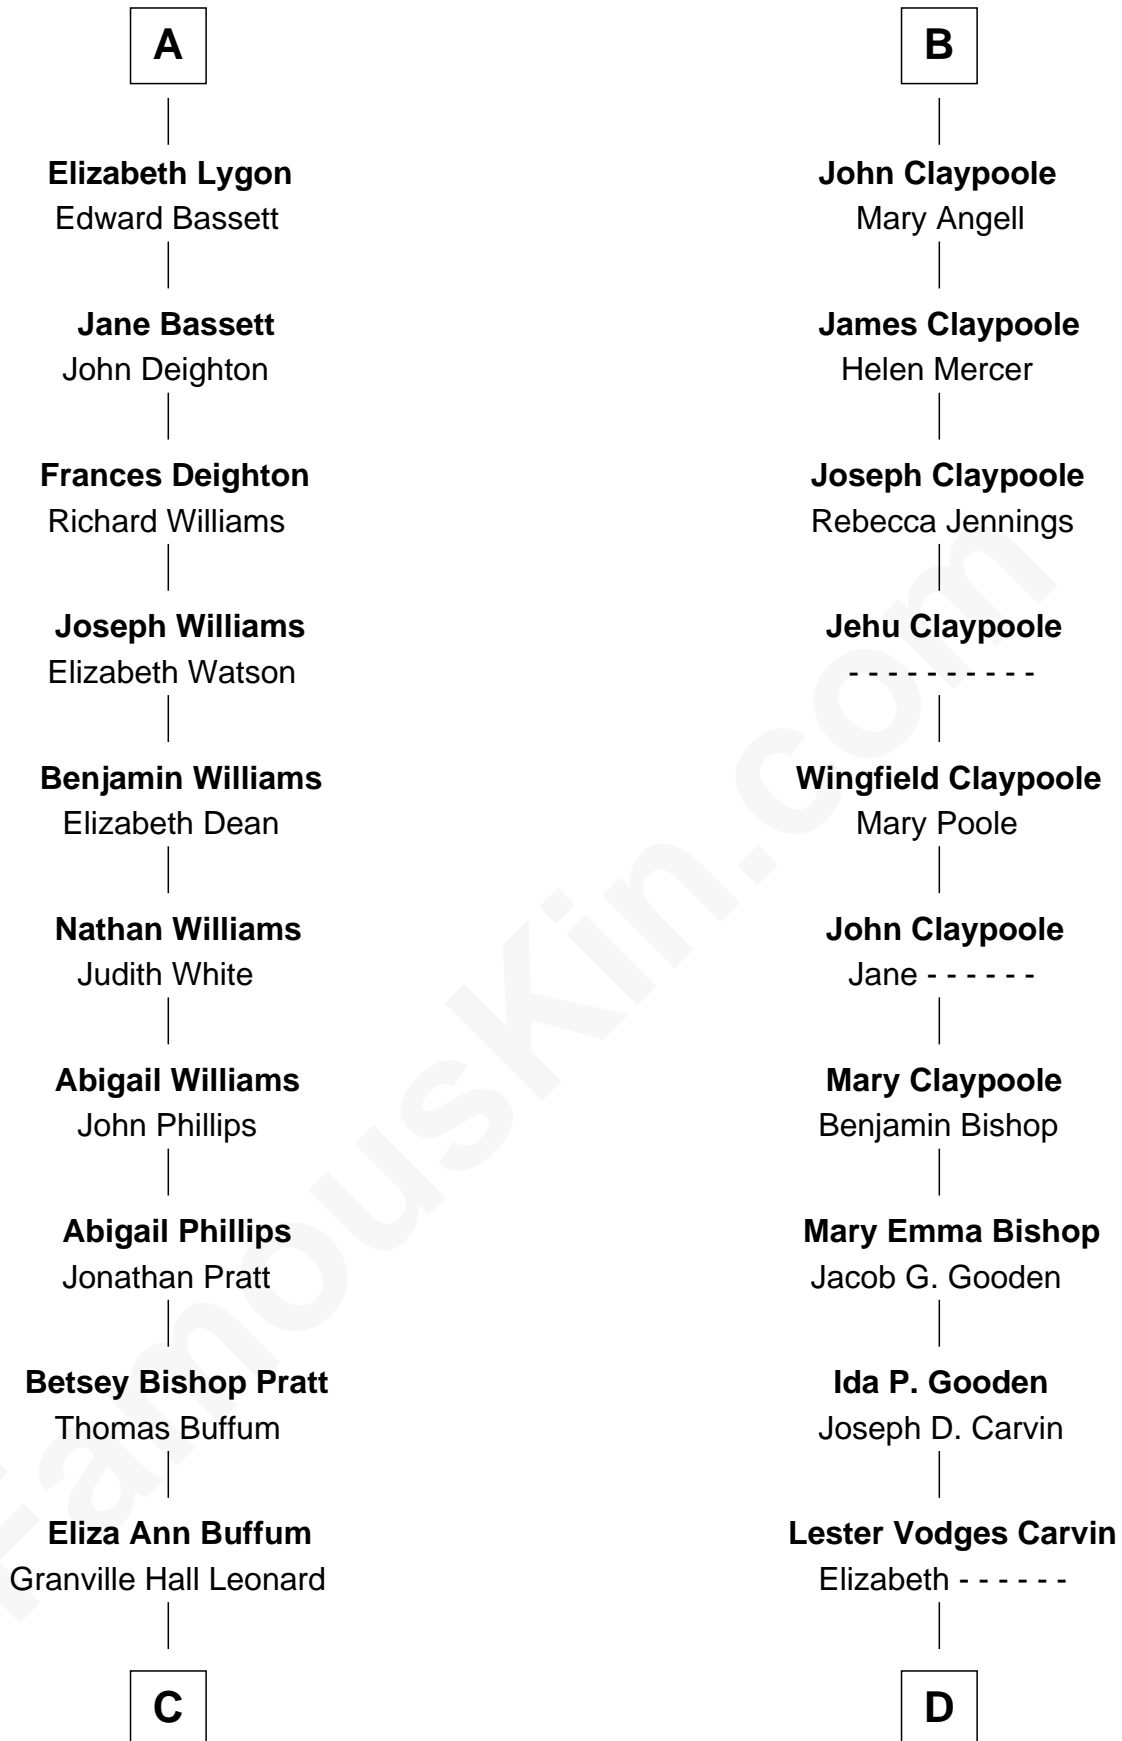

FamousKin.com

Relationship Chart of

James Taylor

Singer-Songwriter

18th cousin 2 times removed of

Valerie Bertinelli

Television Actress

Richard Fitzalan
Eleanor Plantagenet

C

Emily Roxanna Leonard
Stanford Lyman Haynes

Theodosia Haynes
Alexander Taylor

Dr. Isaac Montrose Taylor
Gertrude Arline Woodard

James Taylor
Singer-Songwriter

D

Nancy L. Carvin
Andrew Francis Bertinelli

Valerie Bertinelli
Television Actress