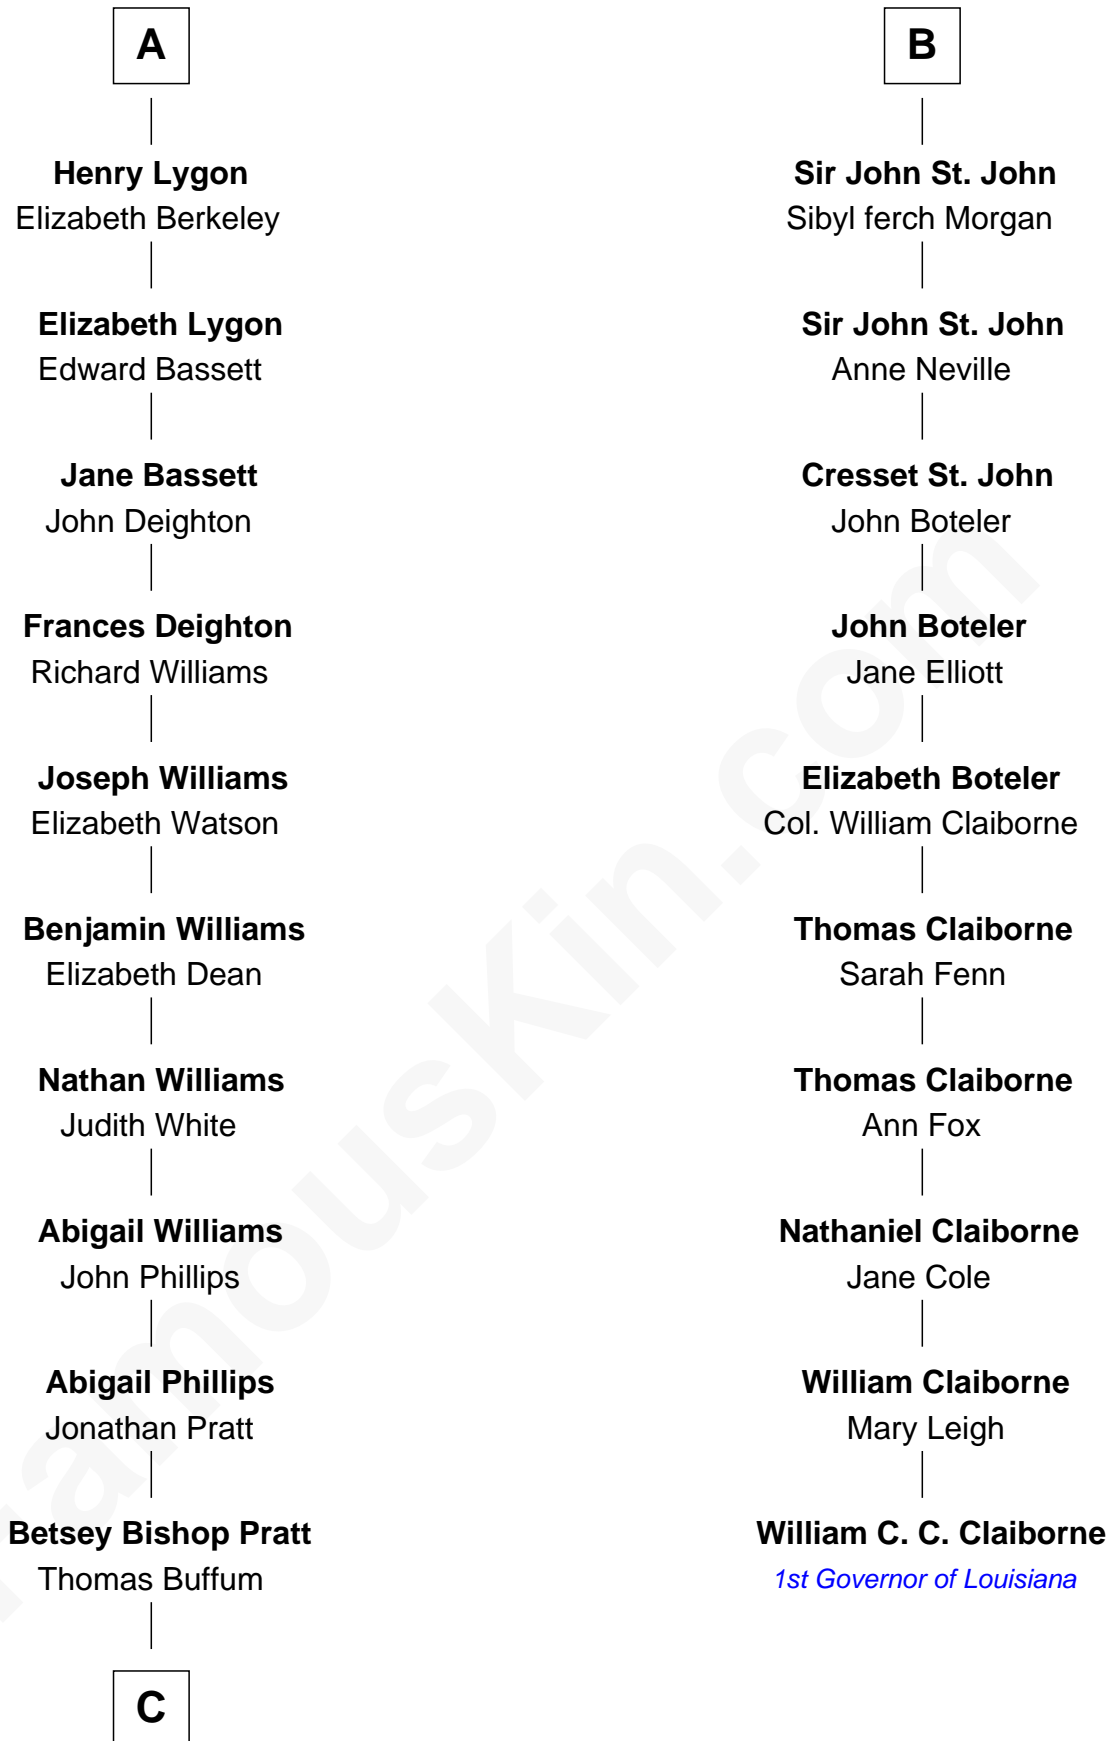

FamousKin.com Relationship Chart of

James Taylor

Singer-Songwriter

16th cousin 5 times removed of

William C. C. Claiborne

1st Governor of Louisiana

Sir Walter de Beauchamp

Alice de Tony

C

—
Eliza Ann Buffum
Granville Hall Leonard

—
Emily Roxanna Leonard
Stanford Lyman Haynes

—
Theodosia Haynes
Alexander Taylor

—
Dr. Isaac Montrose Taylor
Gertrude Arline Woodard

—
James Taylor
Singer-Songwriter