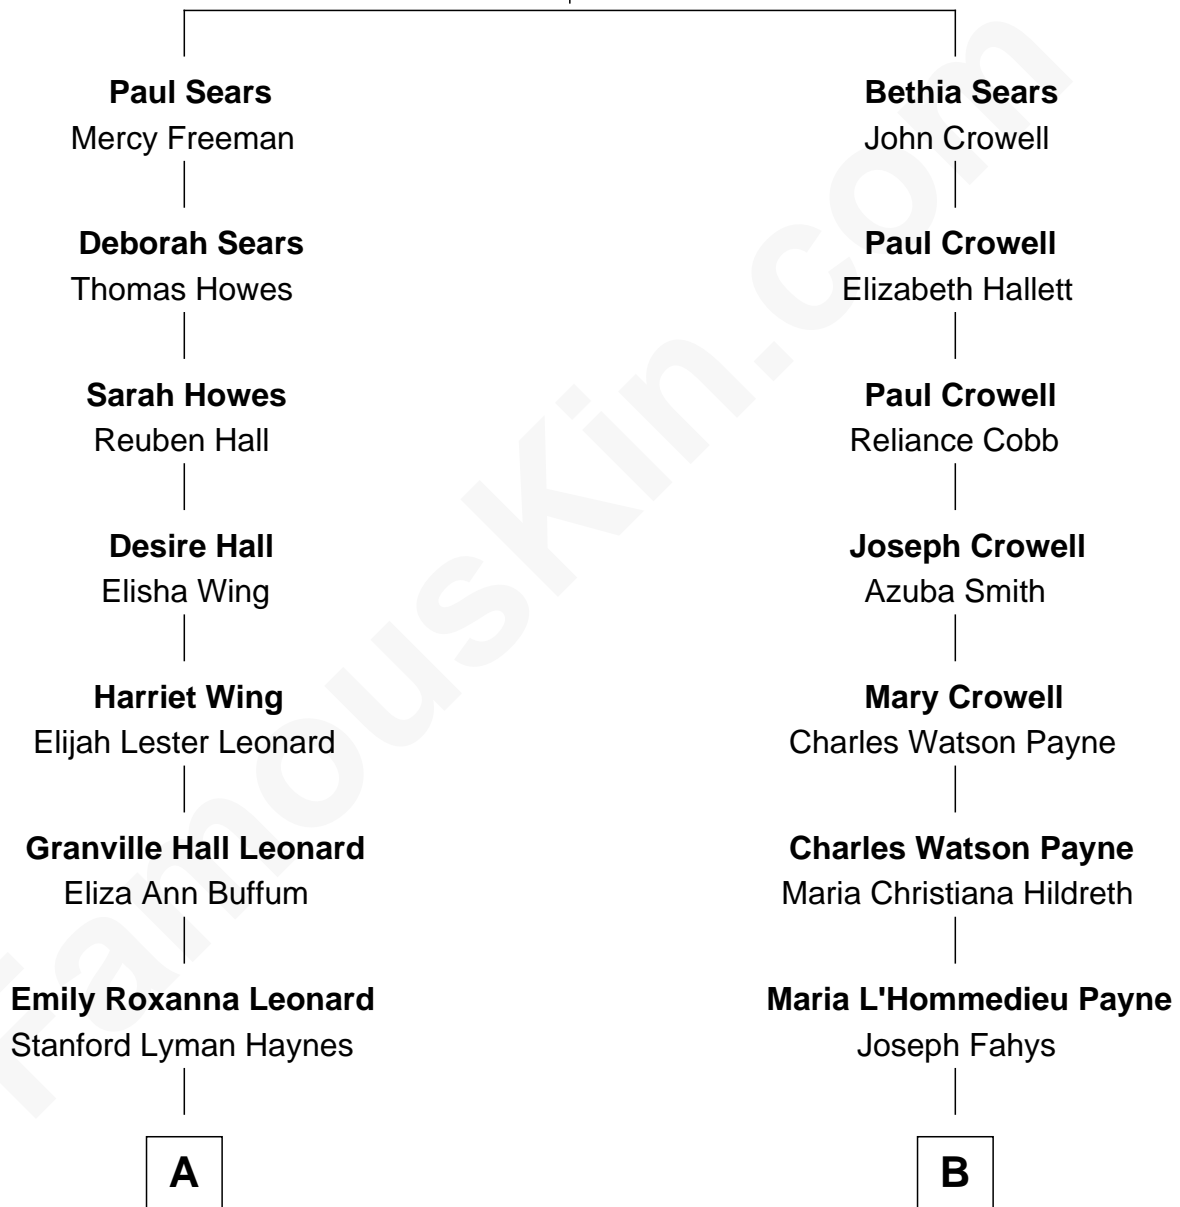

# FamousKin.com Relationship Chart of

**James Taylor**

*Singer-Songwriter*

9th cousin 1 time removed of

**Howard Dean**

*79th Governor of Vermont*

**Paul Sears**  
Deborah Willard

**A**

**Theodosia Haynes**

Alexander Taylor

**Dr. Isaac Montrose Taylor**

Gertrude Arline Woodard

**James Taylor**

*Singer-Songwriter*

**B**

**Lena Marianne Fahys**

Henry Francis Cook

**Maria Fahys Cook**

Howard Brush Dean

**Howard Brush Dean**

Andrea Belden Maitland

**Howard Dean**

*79th Governor of Vermont*