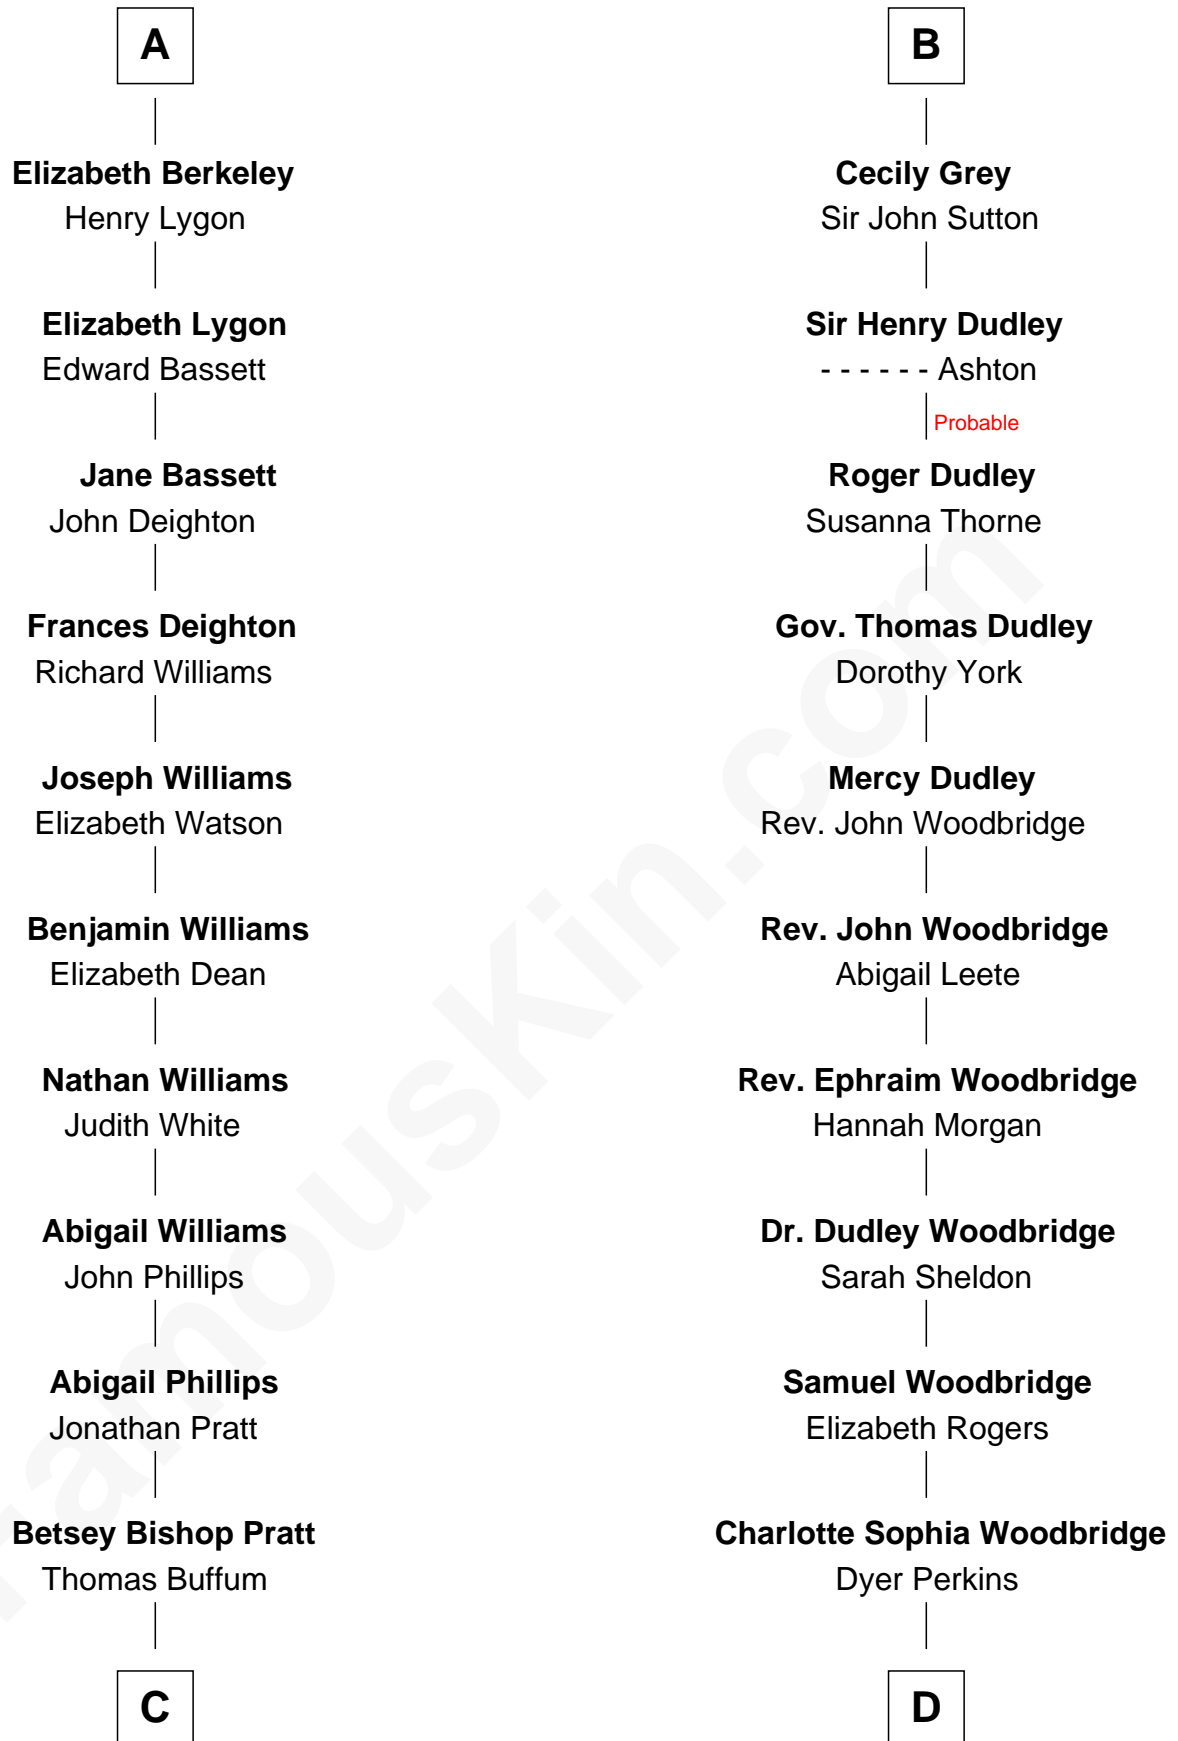

FamousKin.com Relationship Chart of

James Taylor

Singer-Songwriter

20th cousin 1 time removed of

Humphrey Bogart

Movie Actor

Bartholomew de Badlesmere

Margaret de Clare

Elizabeth Harington

William Bonville

Katherine Neville

Cecily Bonville

Thomas Grey

B

C

Eliza Ann Buffum
Granville Hall Leonard

Emily Roxanna Leonard
Stanford Lyman Haynes

Theodosia Haynes
Alexander Taylor

Dr. Isaac Montrose Taylor
Gertrude Arline Woodard

James Taylor
Singer-Songwriter

D

Elizabeth Rogers Perkins
Harvey Humphrey

John Perkins Humphrey
Frances Dewey Churchill