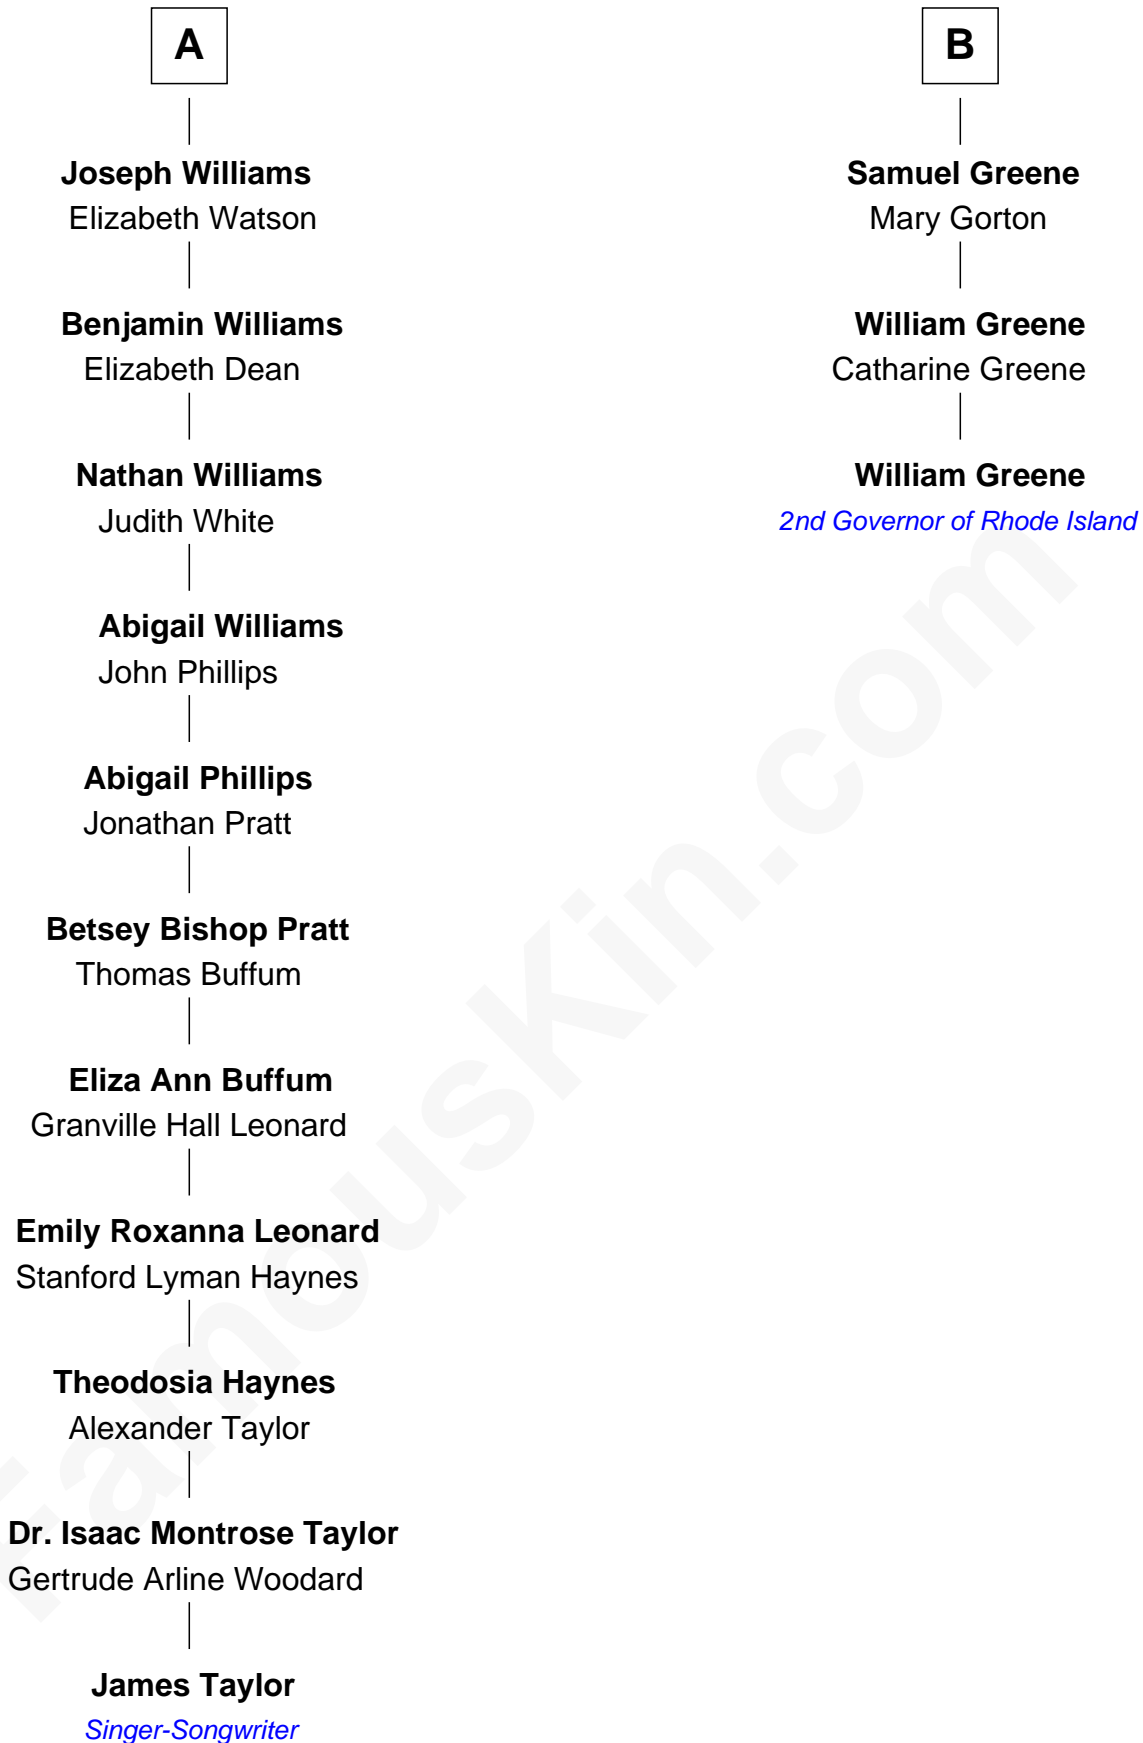

# FamousKin.com Relationship Chart of

**James Taylor**

*Singer-Songwriter*

9th cousin 8 times removed of

**William Greene**

*2nd Governor of Rhode Island*

**Sir Humphrey Stafford**

Eleanor Aylesbury

**Jane Bassett**  
John Deighton

**Frances Deighton**  
Richard Williams

**A**

**Humphrey Stafford**

Katherine Fray

**Sir Humphrey Stafford**

Margaret Fogge

**Sir Humphrey Stafford**

Margaret Tame

**Ellen Stafford**

Thomas Barlow

**Stafford Barlow**

**Audrey Barlow**

William Almy

**Annis Almy**

John Greene

**B**

William Greene photo by [Sarnold17](#) ([CC BY-SA 3.0](#))