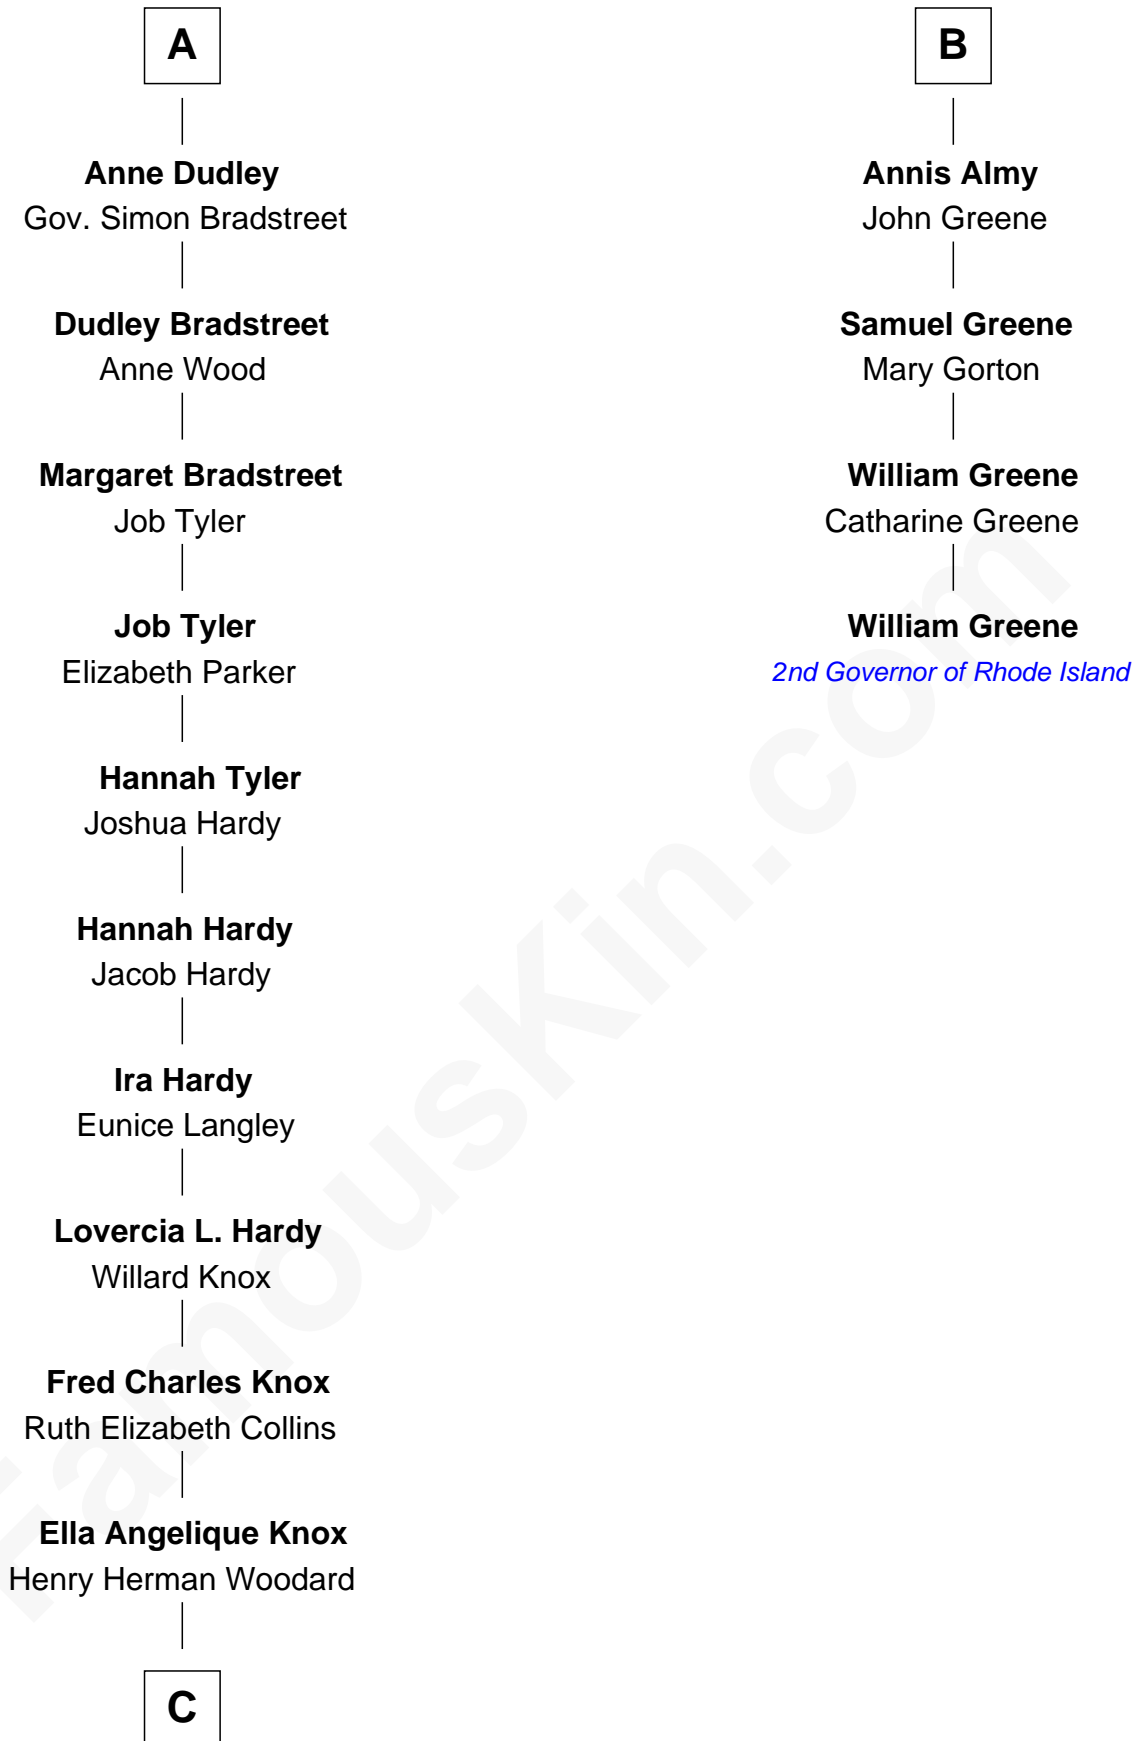

# FamousKin.com Relationship Chart of

**James Taylor**

*Singer-Songwriter*

10th cousin 8 times removed of

**William Greene**

*2nd Governor of Rhode Island*

**C**

**Gertrude Arline Woodard**

Dr. Isaac Montrose Taylor

**James Taylor**

*Singer-Songwriter*

FamousKin.com