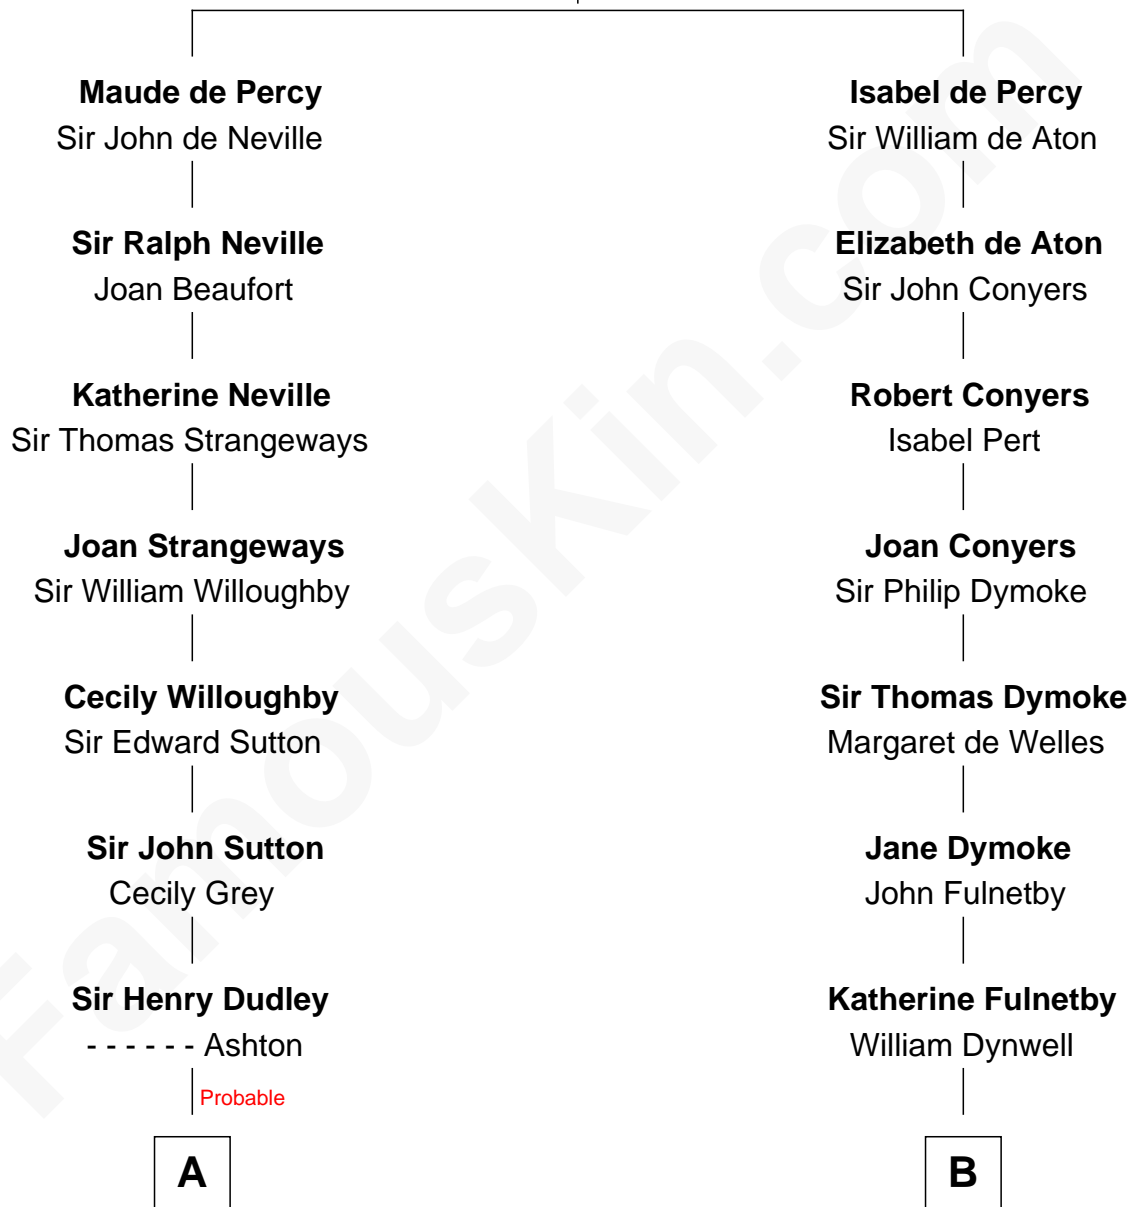

FamousKin.com

Relationship Chart of

James Taylor

Singer-Songwriter

19th cousin 1 time removed of

Ray Bradbury

Author of The Martian Chronicles

Sir Henry de Percy

Idoine de Clifford

C

Fred Charles Knox
Ruth Elizabeth Collins

Ella Angelique Knox
Henry Herman Woodard

Gertrude Arline Woodard
Dr. Isaac Montrose Taylor

James Taylor
Singer-Songwriter

D

Samuel Hinkston Bradbury
Minnie Alice Davis