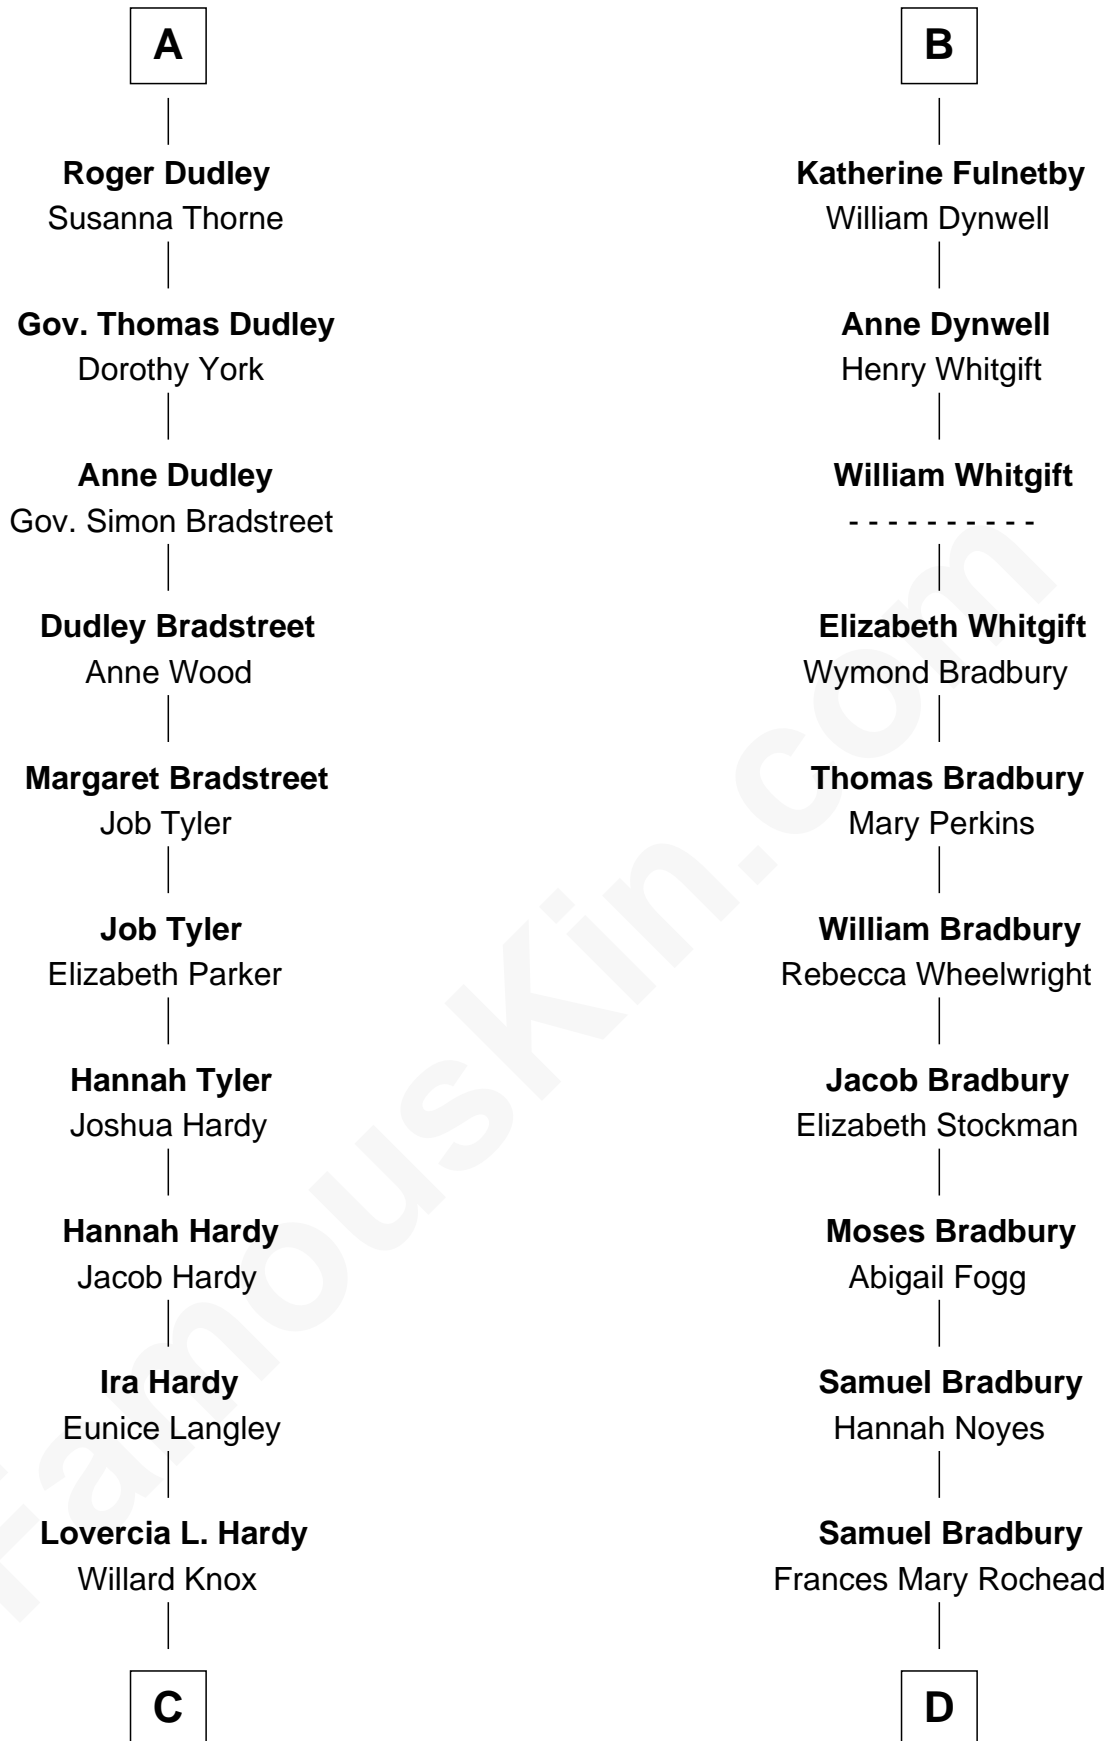

FamousKin.com Relationship Chart of

James Taylor
Singer-Songwriter

20th cousin of

Ray Bradbury
Author of *The Martian Chronicles*

Sir Maurice de Berkeley
Eve la Zouche

Thomas de Berkeley
Katherine de Clyvedon

Sir John Berkeley
Elizabeth Betteshorne

Elizabeth Berkeley
Sir John Sutton

Sir Edmund Sutton
Joyce Tiptoft

Sir Edward Sutton
Cecily Willoughby

Sir John Sutton
Cecily Grey

Sir Henry Dudley
----- Ashton

Probable

A

Isabel de Berkeley
Sir Robert de Clifford

Sir Roger de Clifford
Maud de Beauchamp

Katherine de Clifford
Sir Ralph de Greystoke

Maud de Greystoke
Eudo de Welles

Sir Lionel de Welles
Joan de Waterton

Margaret de Welles
Sir Thomas Dymoke

Jane Dymoke
John Fulnetby

B

C

Fred Charles Knox
Ruth Elizabeth Collins

Ella Angelique Knox
Henry Herman Woodard

Gertrude Arline Woodard
Dr. Isaac Montrose Taylor

James Taylor
Singer-Songwriter

D