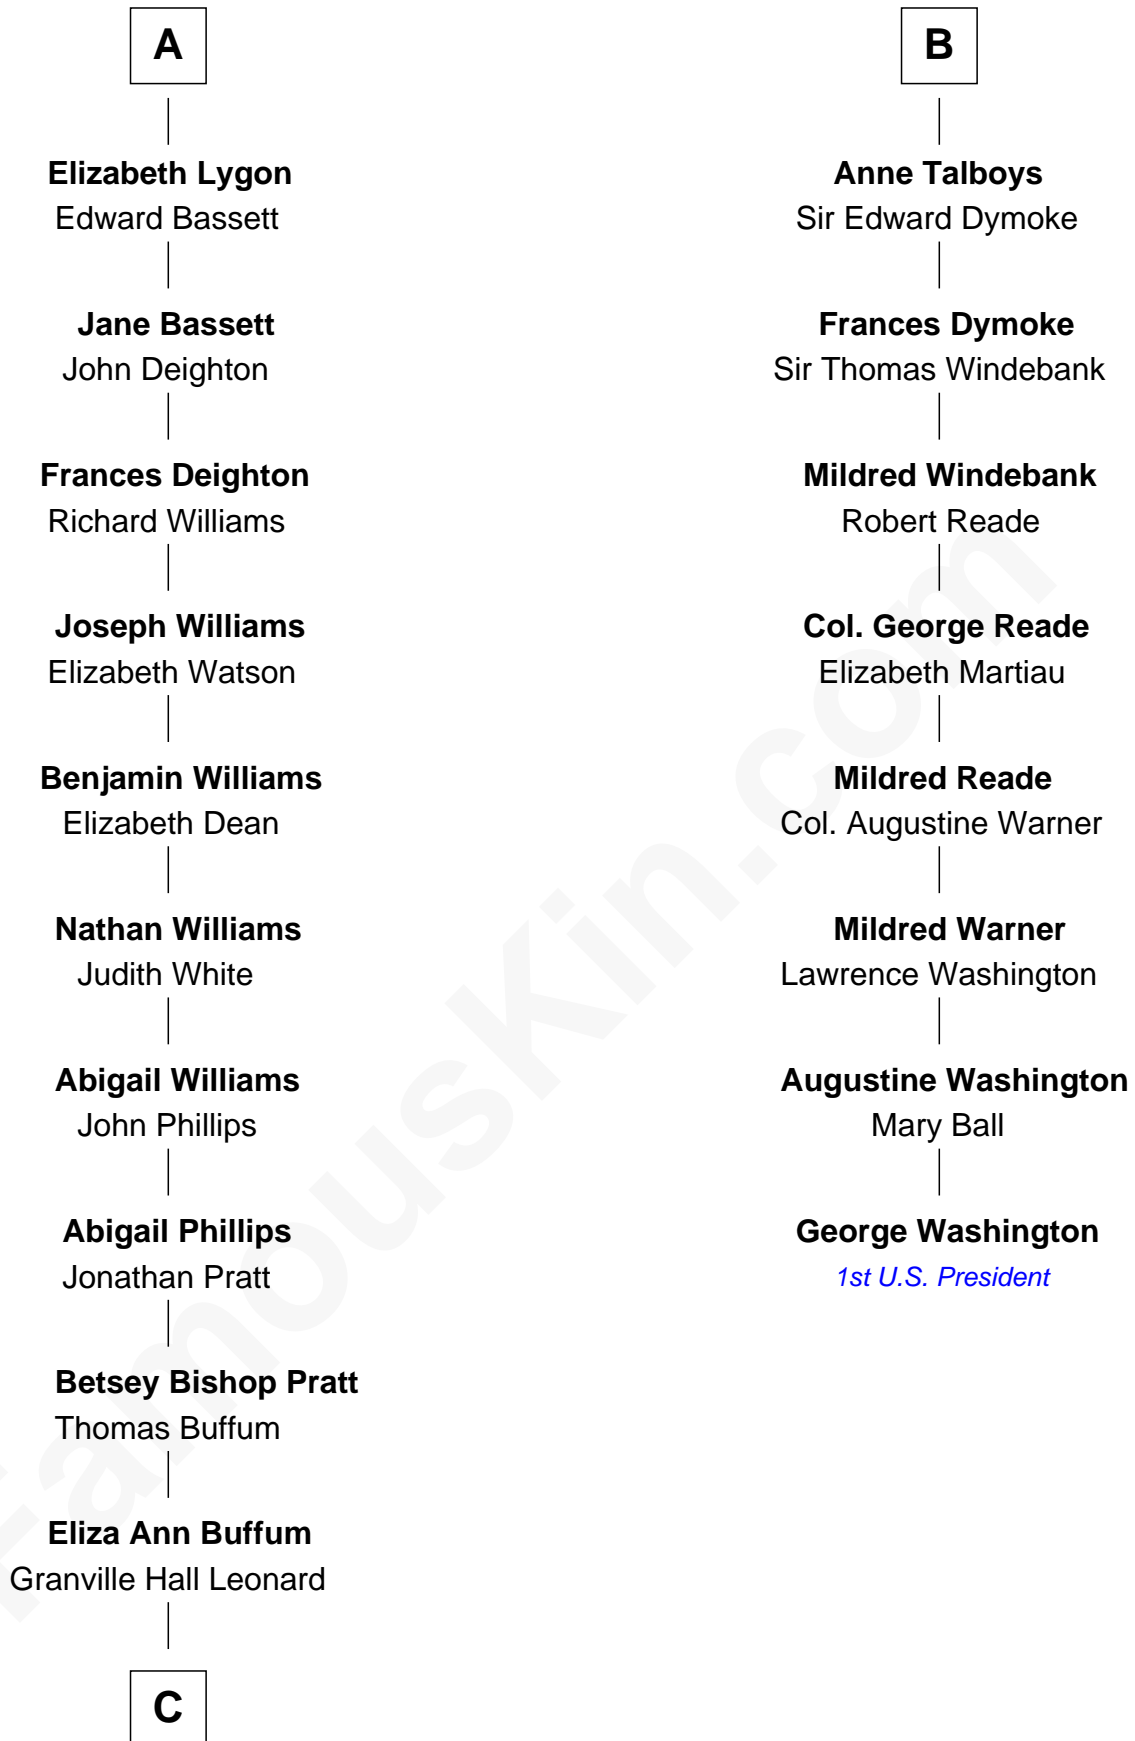

FamousKin.com Relationship Chart of

James Taylor

Singer-Songwriter

14th cousin 6 times removed of

George Washington

1st U.S. President

C

—
Emily Roxanna Leonard

Stanford Lyman Haynes

—
Theodosia Haynes

Alexander Taylor

—
Dr. Isaac Montrose Taylor

Gertrude Arline Woodard

—
James Taylor

Singer-Songwriter

FamousKin.com