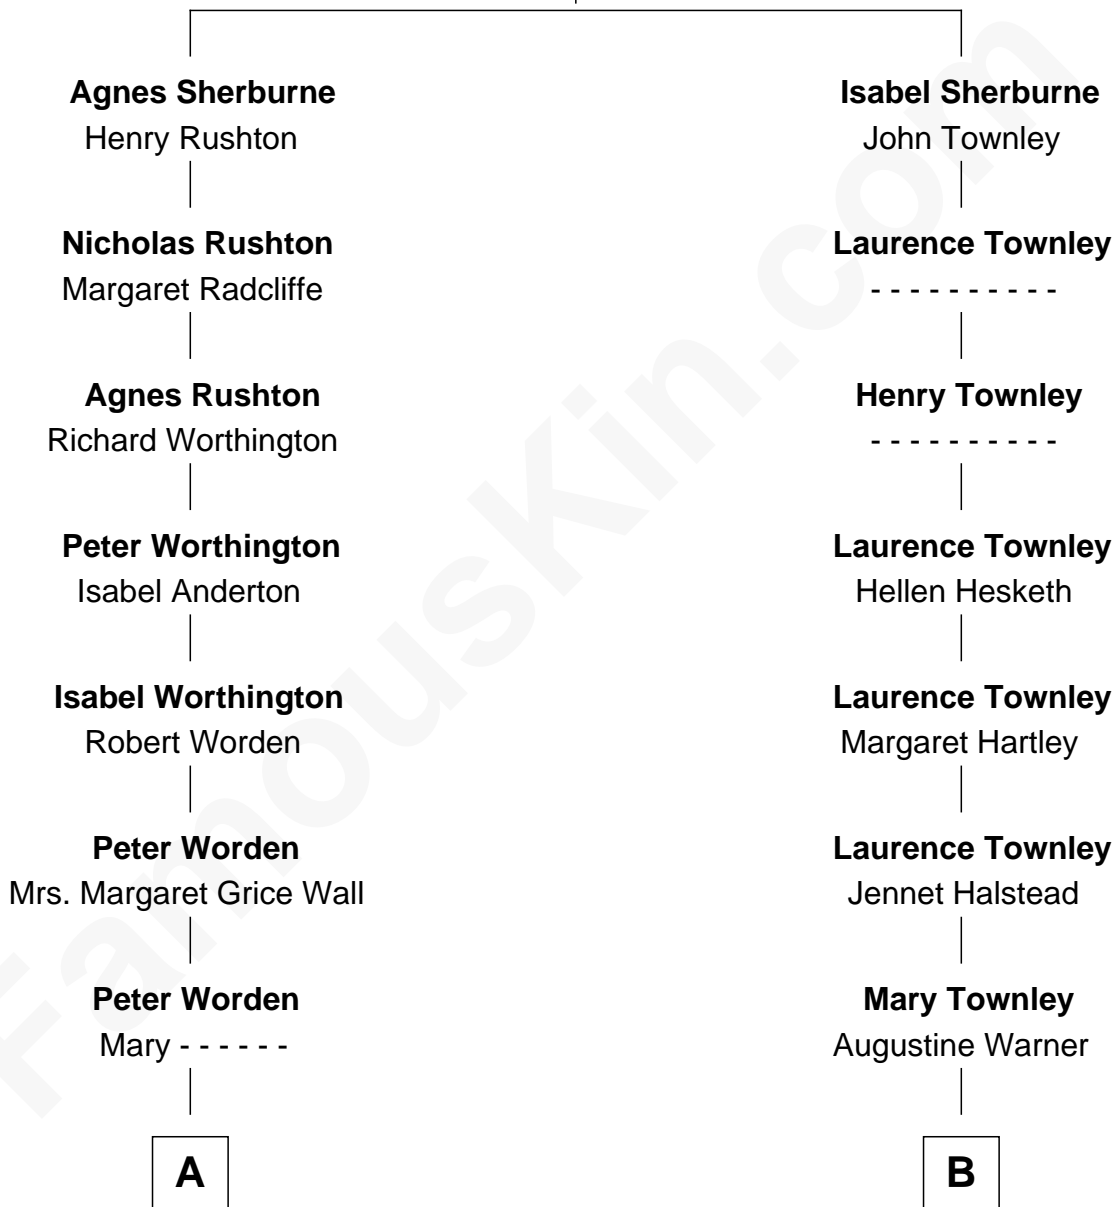

FamousKin.com Relationship Chart of

James Taylor

Singer-Songwriter

10th cousin 8 times removed of

George Washington

1st U.S. President

Richard Sherburne

Alice Hamerton

C

—
Dr. Isaac Montrose Taylor

Gertrude Arline Woodard

—
James Taylor

Singer-Songwriter

FamousKin.com