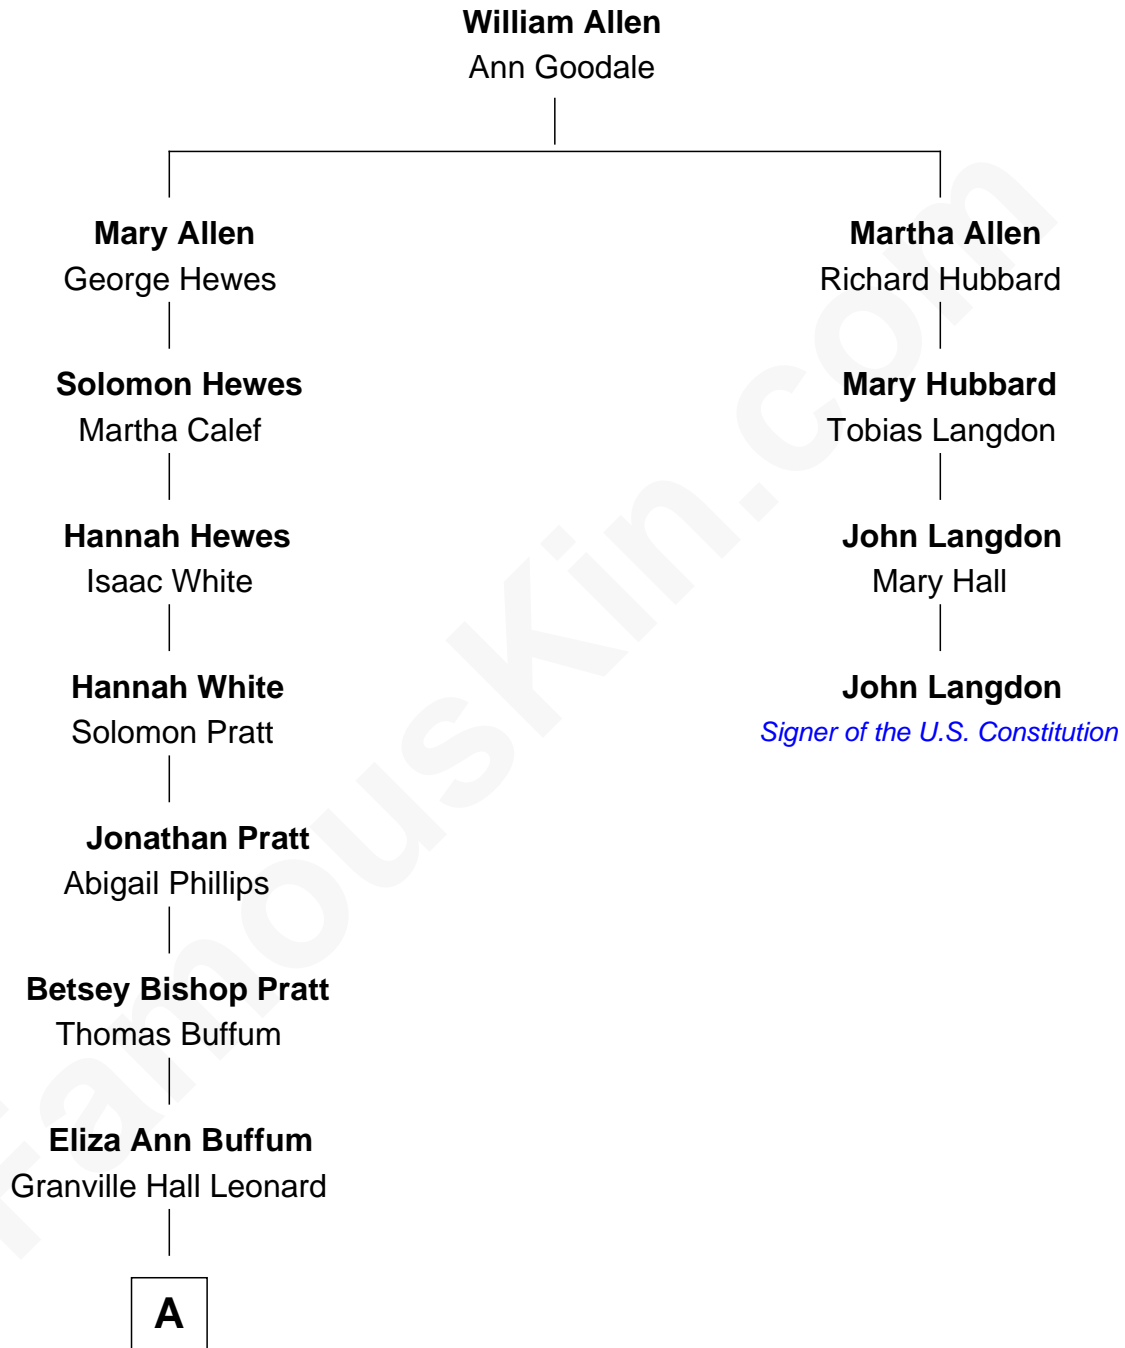

FamousKin.com Relationship Chart of

James Taylor

Singer-Songwriter

3rd cousin 7 times removed of

John Langdon

Signer of the U.S. Constitution

A

—
Emily Roxanna Leonard

Stanford Lyman Haynes

—
Theodosia Haynes

Alexander Taylor

—
Dr. Isaac Montrose Taylor

Gertrude Arline Woodard

—
James Taylor

Singer-Songwriter

FamousKin.com