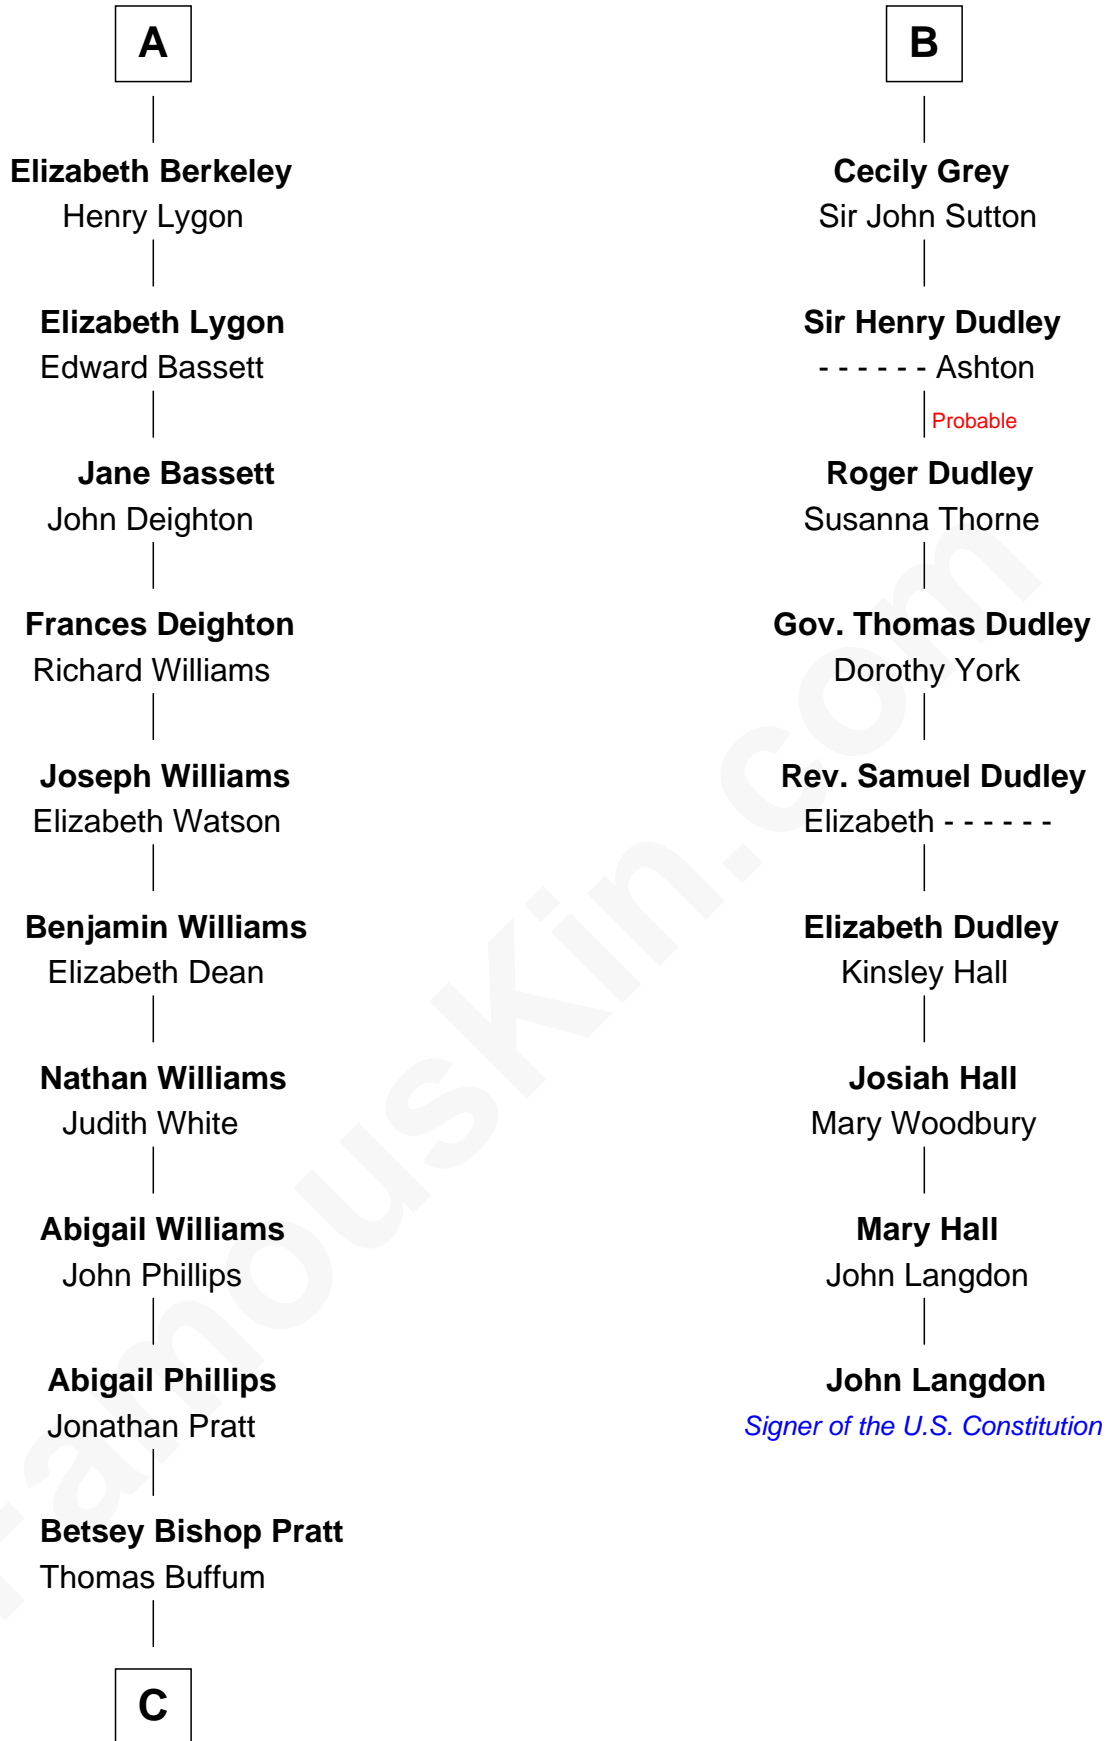

FamousKin.com Relationship Chart of

James Taylor

Singer-Songwriter

15th cousin 6 times removed of

John Langdon

Signer of the U.S. Constitution

Bartholomew de Badlesmere

Margaret de Clare

Elizabeth de Badlesmere

Sir William de Bohun

Elizabeth de Bohun

Sir Richard Fitzalan

Elizabeth Fitzalan

Sir Thomas Mowbray

Isabel Mowbray

Sir James Berkeley

Elizabeth Harington

William Bonville

Katherine Neville

Cecily Bonville

Thomas Grey

B

C

Eliza Ann Buffum
Granville Hall Leonard

Emily Roxanna Leonard
Stanford Lyman Haynes

Theodosia Haynes
Alexander Taylor

Dr. Isaac Montrose Taylor
Gertrude Arline Woodard

James Taylor
Singer-Songwriter

FamousKin.com