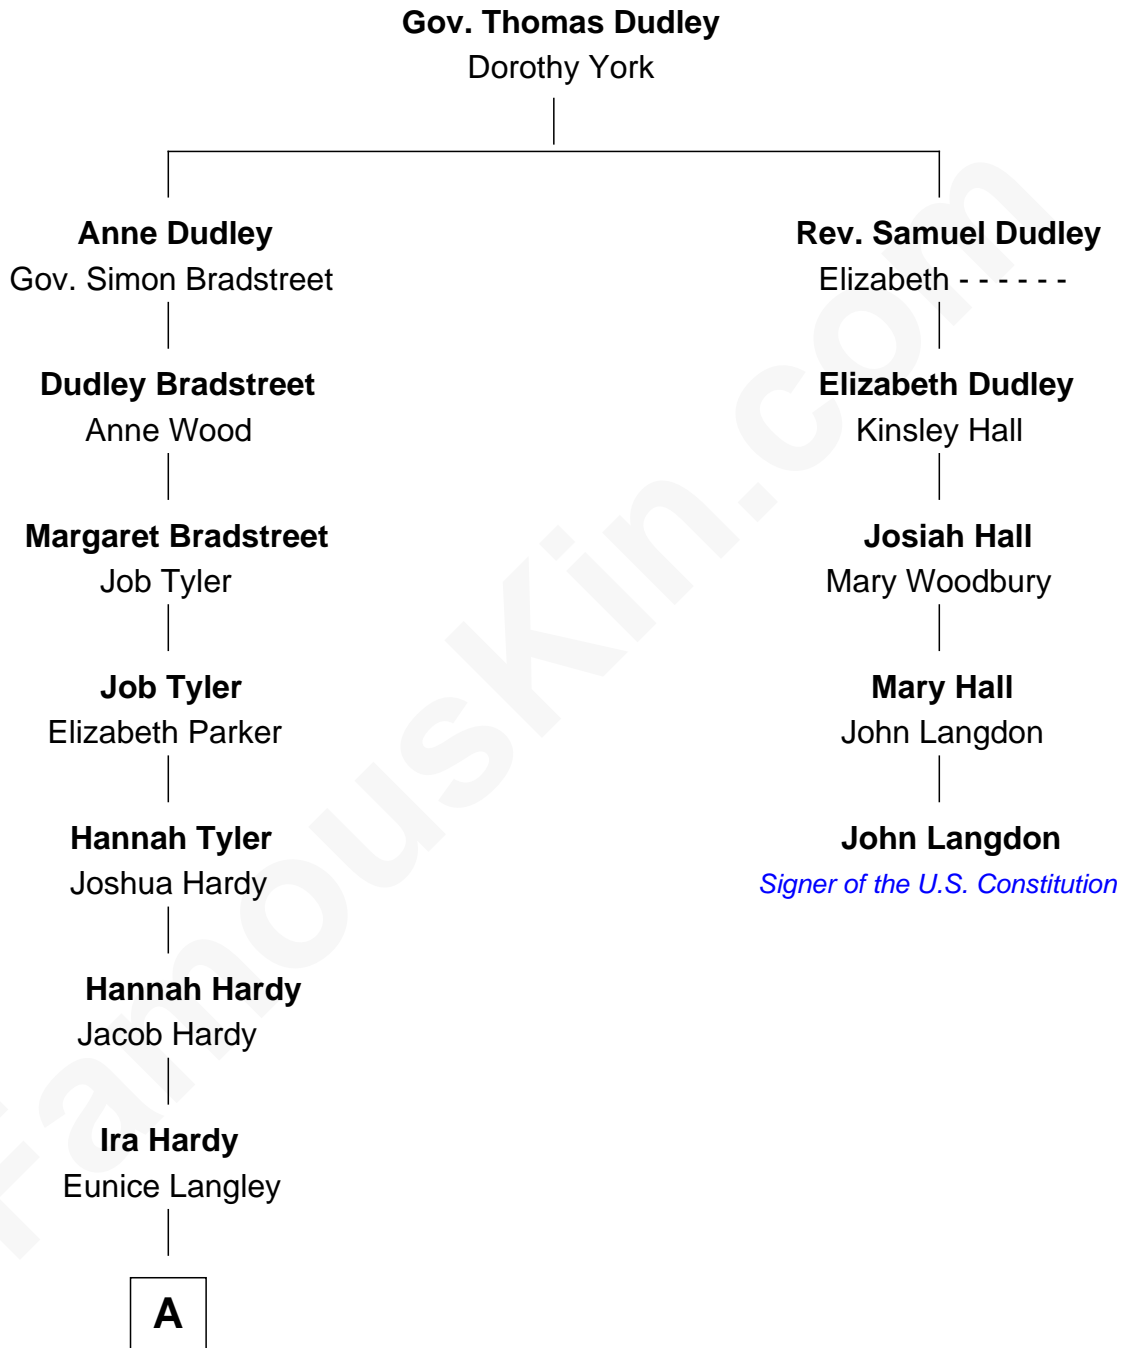

FamousKin.com Relationship Chart of

James Taylor

Singer-Songwriter

4th cousin 7 times removed of

John Langdon

Signer of the U.S. Constitution

A

—
Lovercia L. Hardy

Willard Knox

—
Fred Charles Knox

Ruth Elizabeth Collins

—
Ella Angelique Knox

Henry Herman Woodard

—
Gertrude Arline Woodard

Dr. Isaac Montrose Taylor

—
James Taylor