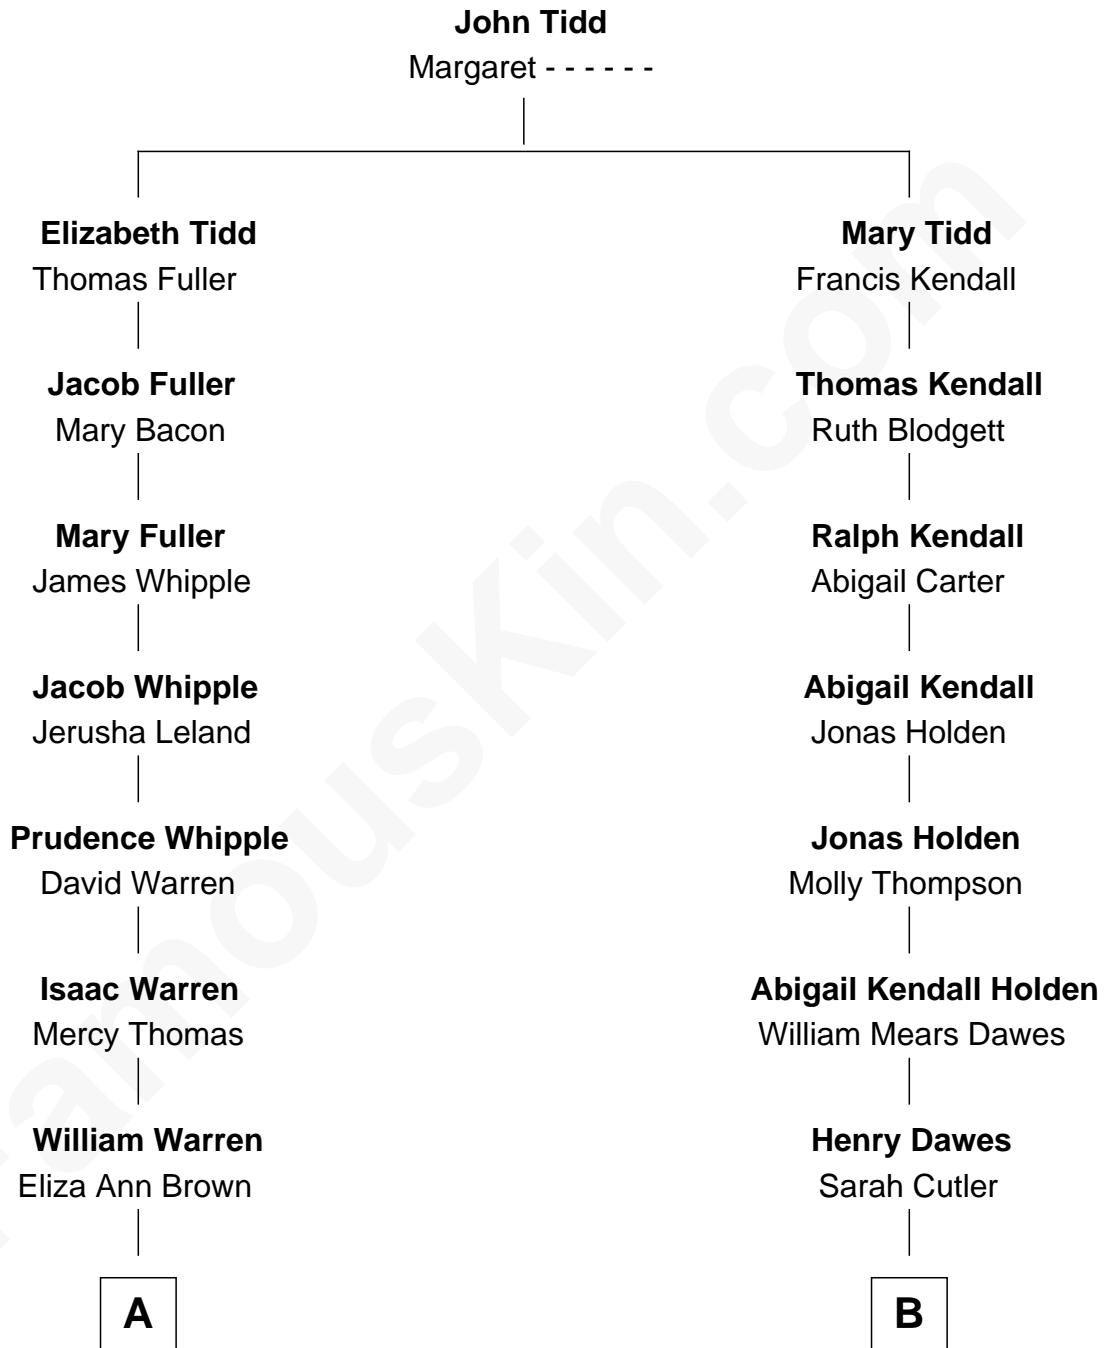

# FamousKin.com Relationship Chart of

**James Taylor**

*Singer-Songwriter*

8th cousin 3 times removed of

**Charles Dawes**

*30th U.S. Vice-President*

FamousKin.com