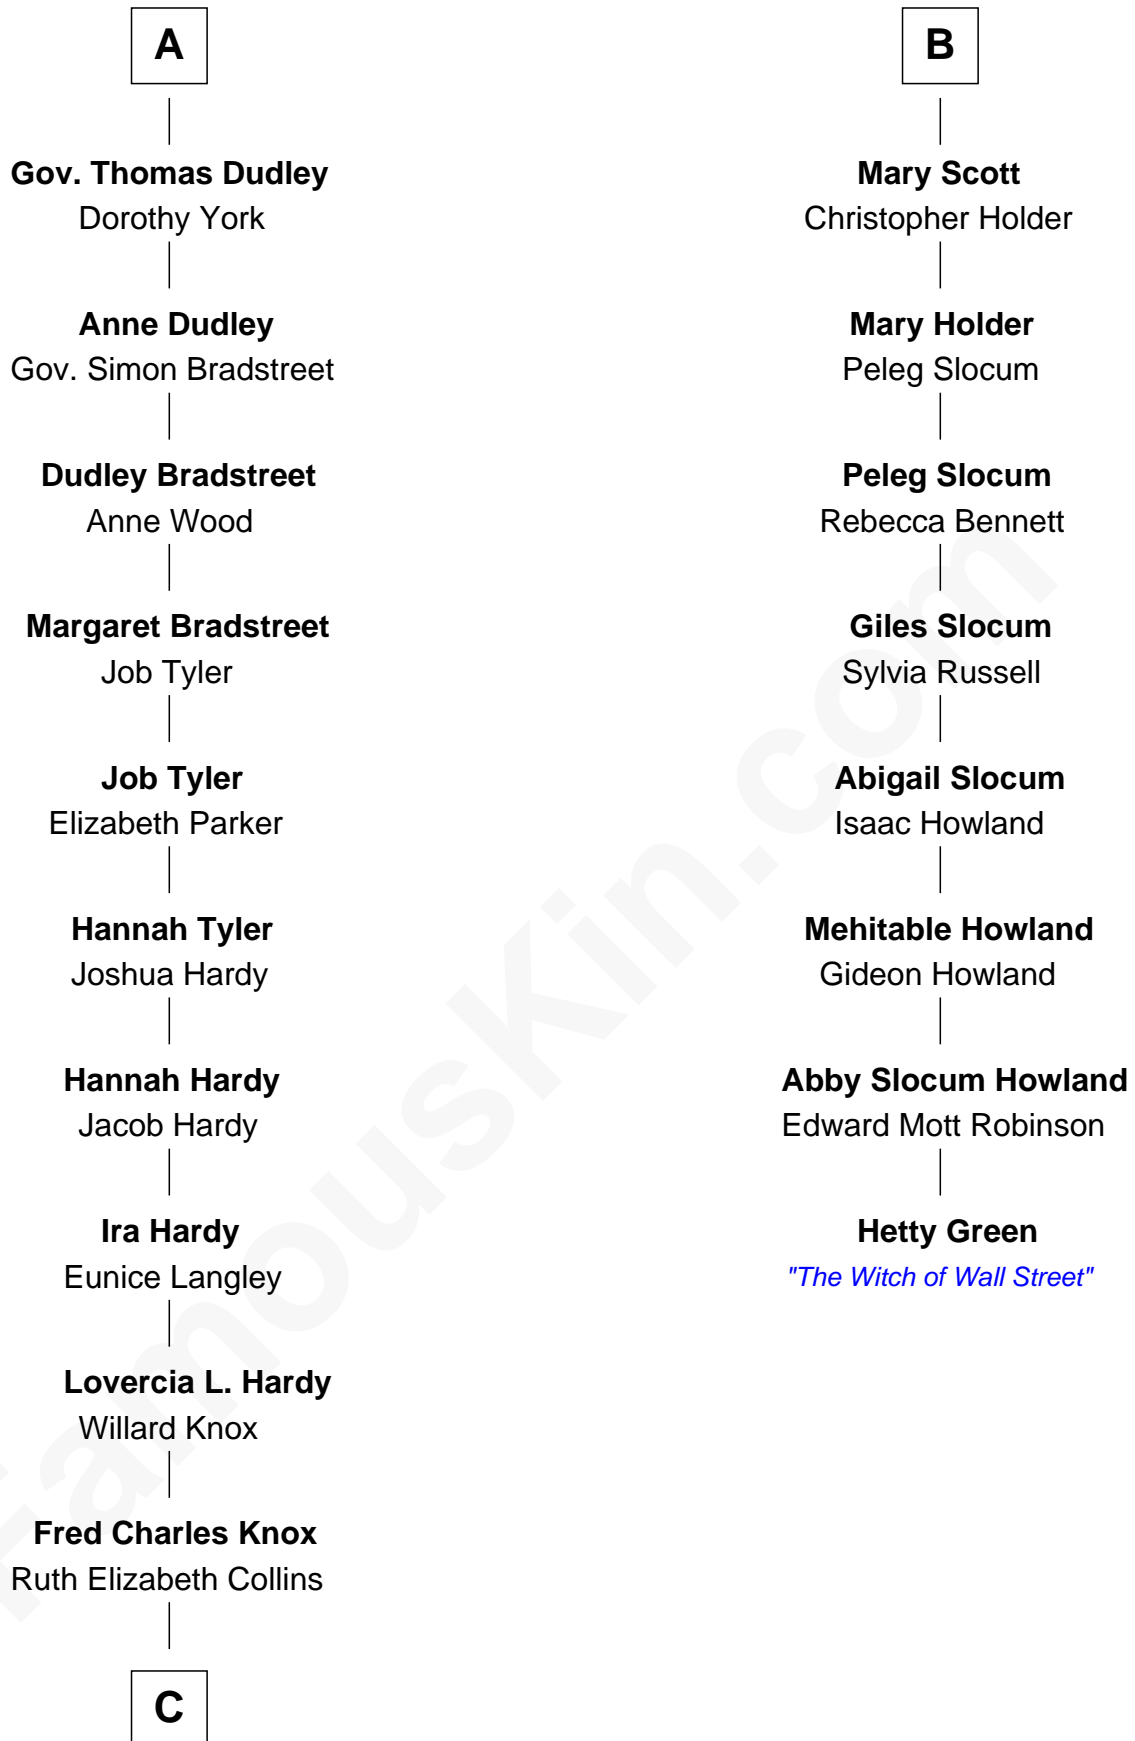

FamousKin.com Relationship Chart of

James Taylor

Singer-Songwriter

14th cousin 5 times removed of

Hetty Green

"The Witch of Wall Street"

Sir Walter Blount

Sancha de Ayala

Sir Thomas Blount

Margaret de Gresley

Sir Thomas Blount

Agnes Hawley

Anne Blount

William Marbury

Robert Marbury

Katherine Williamson

William Marbury

Agnes Lenton

Rev. Francis Marbury

Bridget Dryden

Catherine Marbury

Richard Scott

B

C

—
Ella Angelique Knox
Henry Herman Woodard

—
Gertrude Arline Woodard
Dr. Isaac Montrose Taylor

—
James Taylor
Singer-Songwriter

FamousKin.com