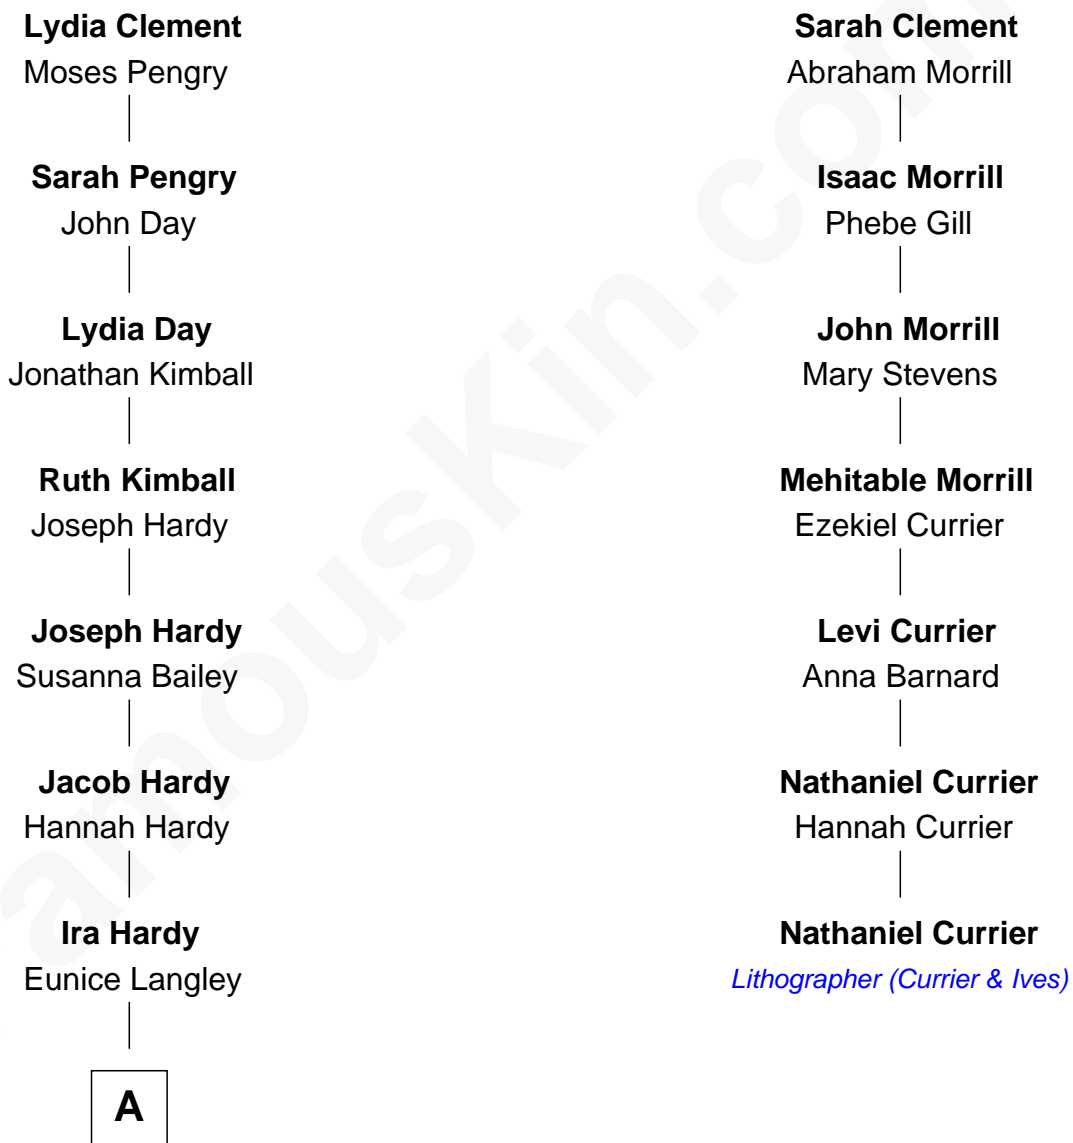

FamousKin.com Relationship Chart of

James Taylor

Singer-Songwriter

6th cousin 5 times removed of

Nathaniel Currier

Lithographer (Currier & Ives)

Rev. Robert Clement

Lydia - - - - -

A

—
Lovercia L. Hardy

Willard Knox

—
Fred Charles Knox

Ruth Elizabeth Collins

—
Ella Angelique Knox

Henry Herman Woodard

—
Gertrude Arline Woodard

Dr. Isaac Montrose Taylor

—
James Taylor

Singer-Songwriter

FamousKin.com