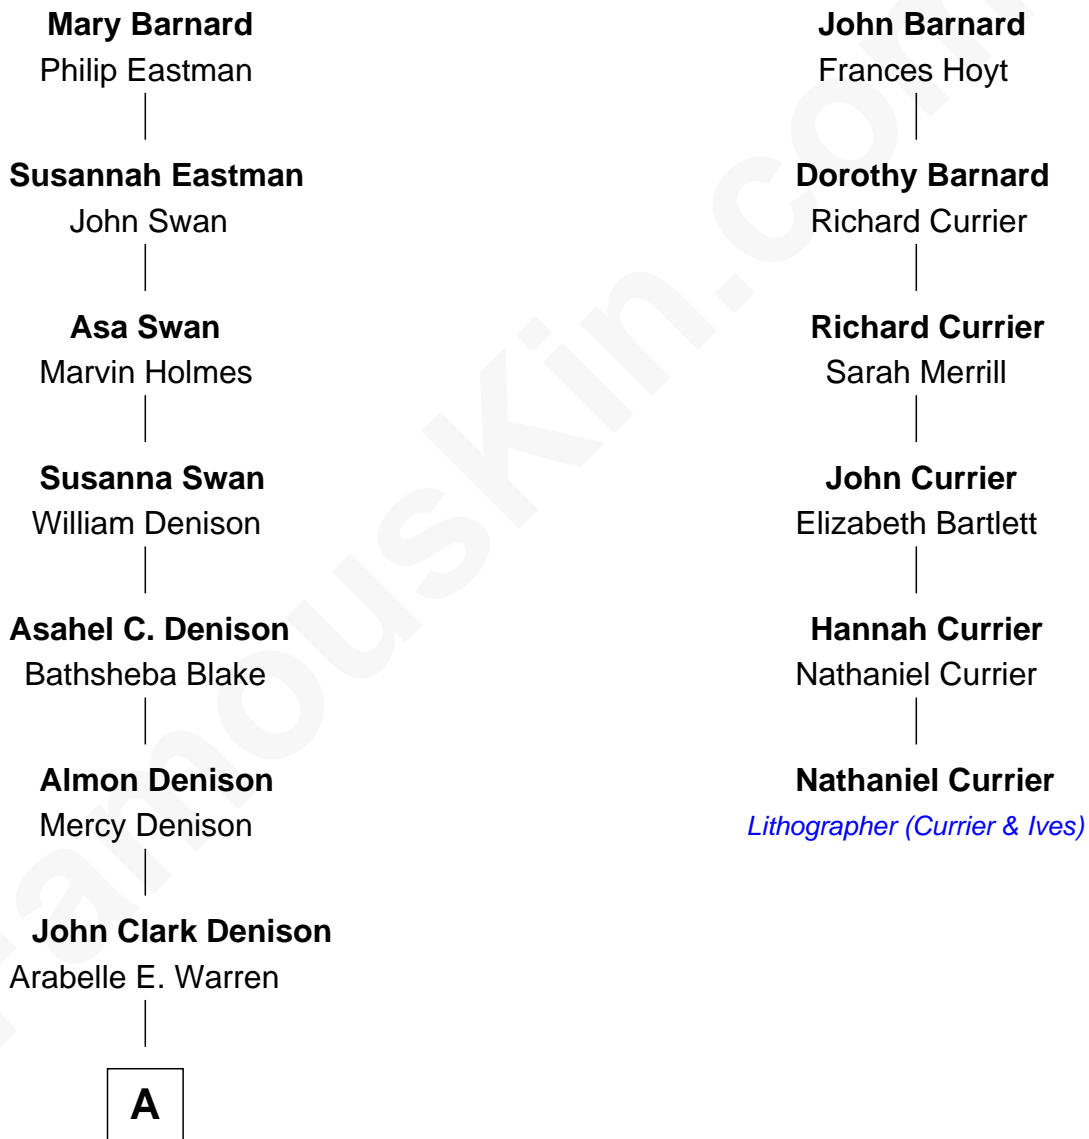

FamousKin.com Relationship Chart of

James Taylor

Singer-Songwriter

5th cousin 5 times removed of

Nathaniel Currier

Lithographer (Currier & Ives)

Thomas Barnard

Elinor - - - - -

A

—
Etta M. Denison

Henry Woodard

—
Henry Herman Woodard

Ella Angelique Knox

—
Gertrude Arline Woodard

Dr. Isaac Montrose Taylor

—
James Taylor